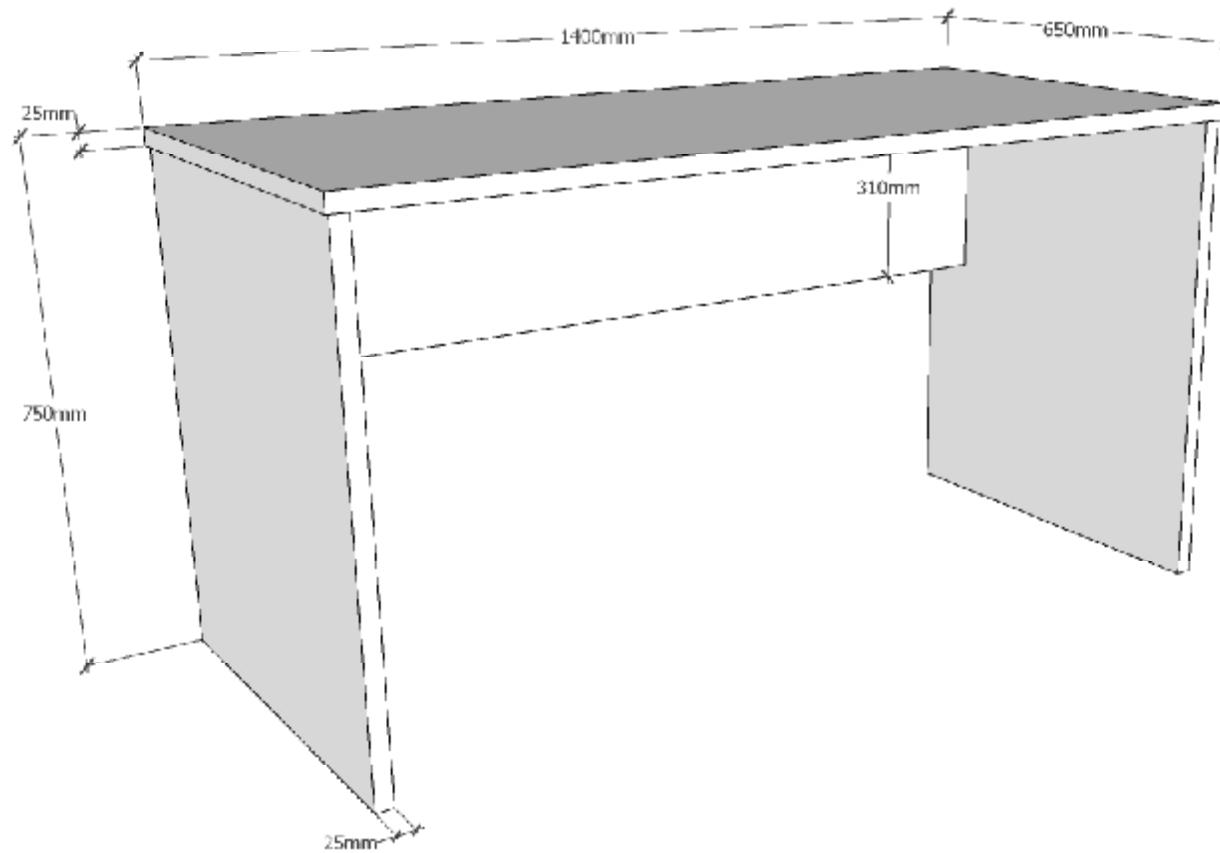

MODEL: LONDEN LDHS90..
L: 2100mm B: 1390mm H: 1600mm

16 Slats 70x18mm

LADDER AND LEGS LACQUERED PINE

LADDER CAN BE ASSEMBLED LEFT OR RIGHT

DATE : 16/12/2021

MODEL: LONDEN LDHSL..
L: 860mm B: 560mm H: 1162mm

 **VIPACK**
FURNITURE

L:1400mm H:750mm D:650mm

LONDEN DESK : LDBU14..