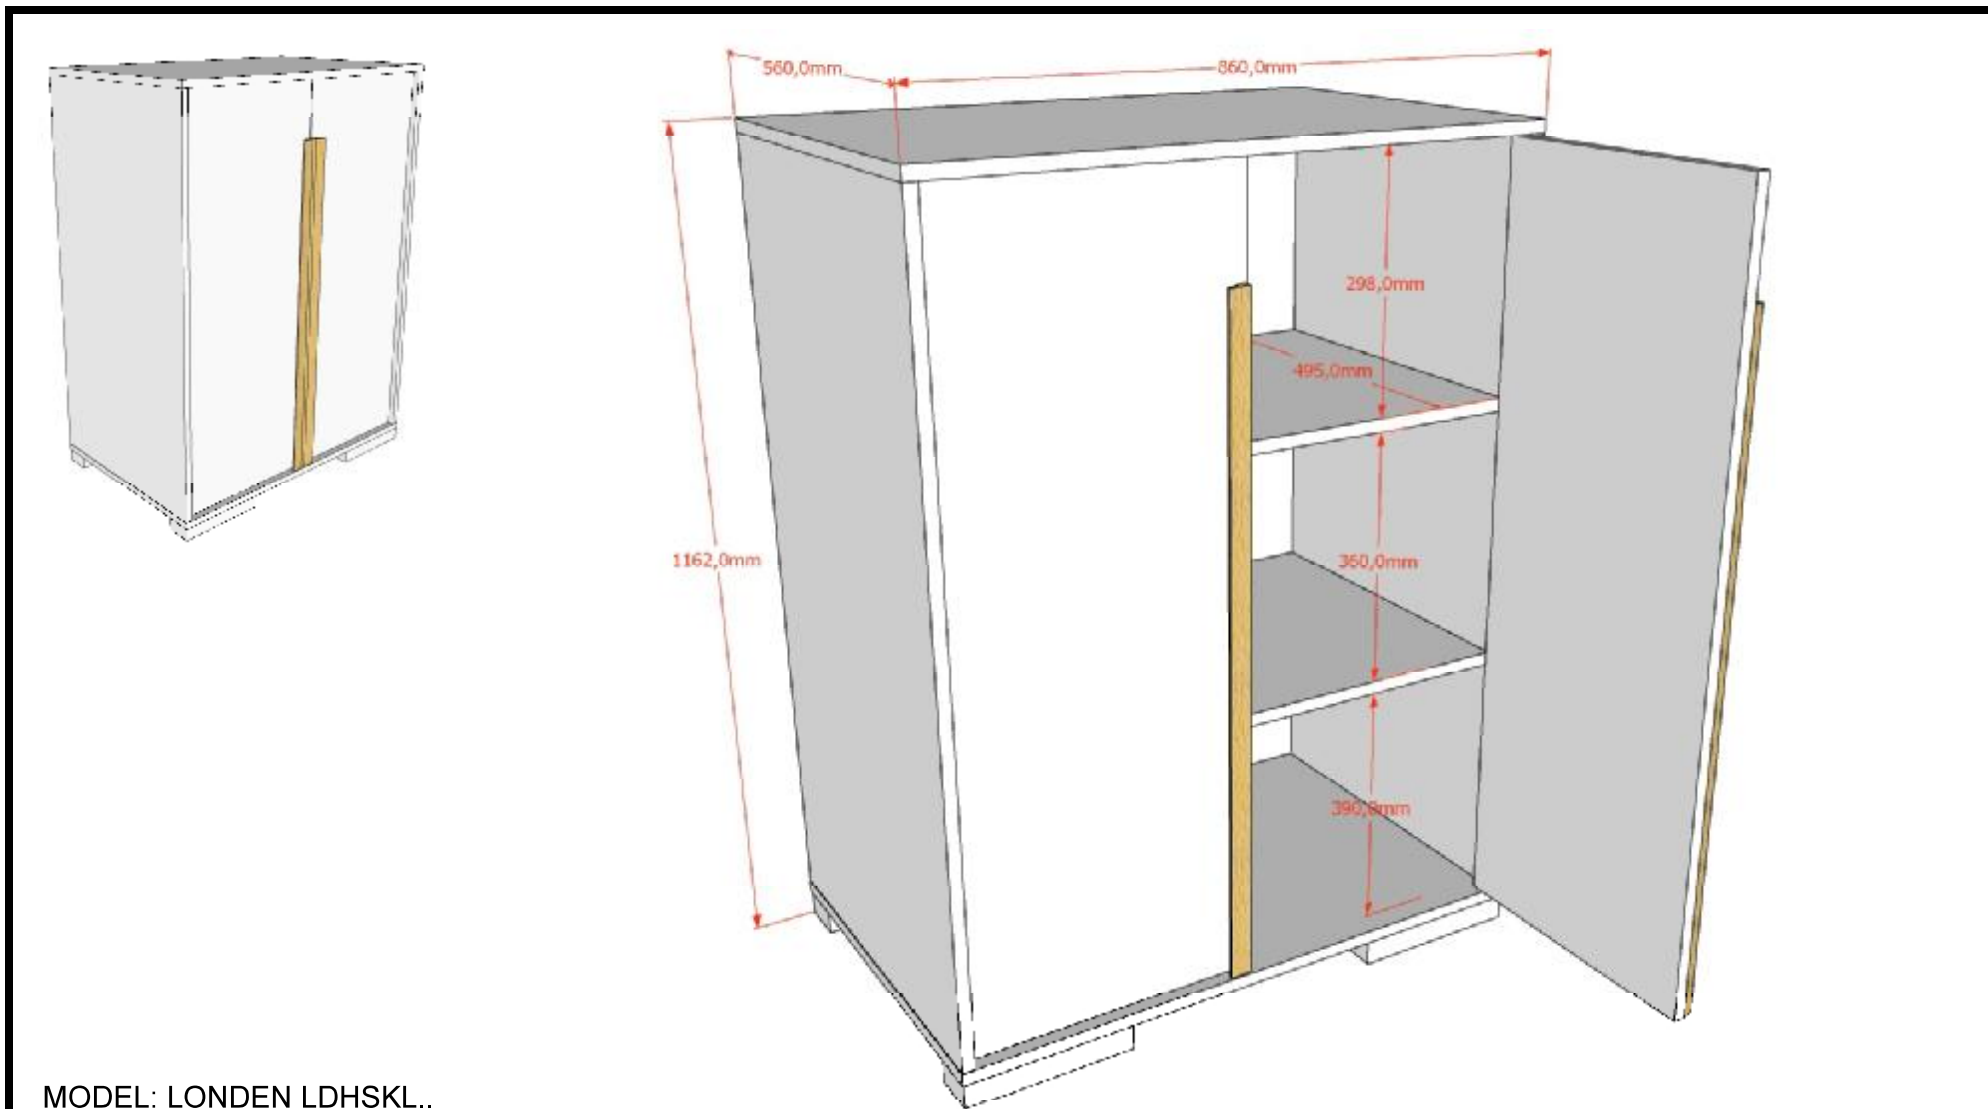

MODEL: LONDEN LDHS90..
L: 2100mm B: 1390mm H: 1600mm

16 Slats 70x18mm

LADDER AND LEGS LACQUERED PINE

LADDER CAN BE ASSEMBLED LEFT OR RIGHT

DATE : 16/12/2021

MODEL: LONDEN LDHSL..
L: 860mm B: 560mm H: 1162mm

 **VIPACK**
FURNITURE

L:1400mm H:750mm D:650mm

LONDEN DESK : LDBU14..