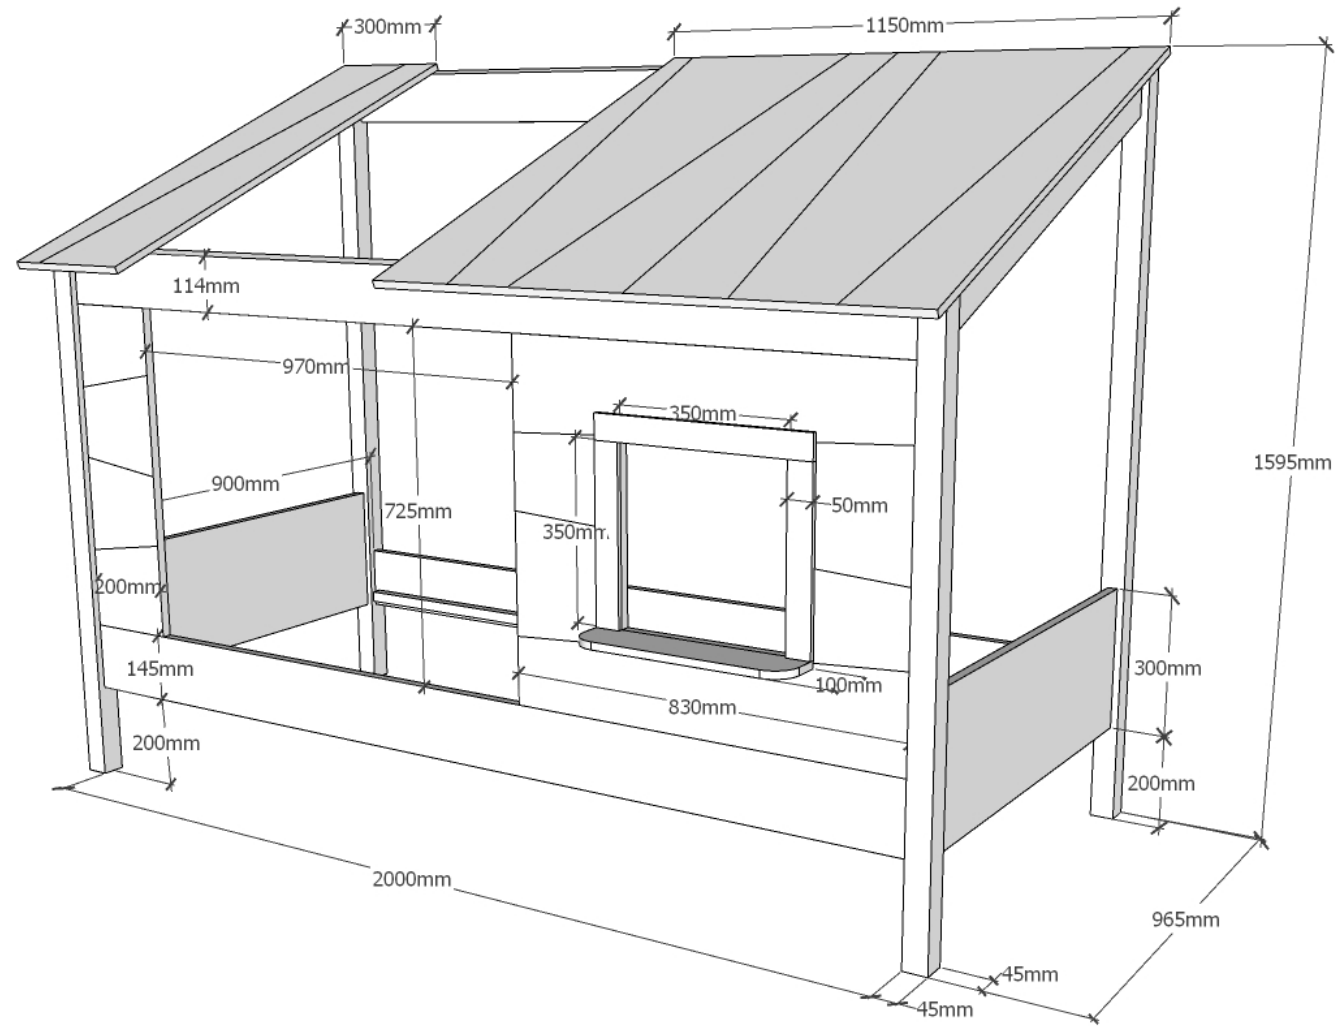

SOLID PINE WOOD+MDF

HOUSE BED L:2140mm H:1590mm D:1060mm  
INNER SIZE 2000mmx900mm

MODEL : HB902614