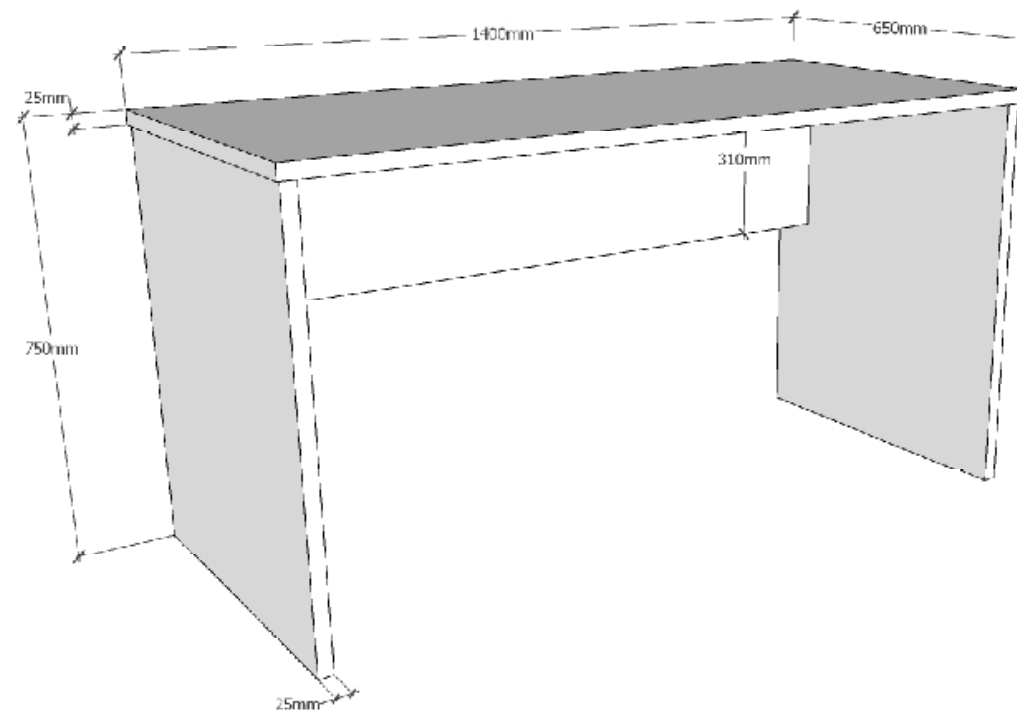

VIPACK
FURNITURE

L:481mm H:488mm D:400mm

LONDEN NIGHTCHEST : LDNA22..

L:985mm H:1952mm D:560mm

LONDEN WARDROBE : LDKL12..

COPYRIGHT © 2020 VIPACK, ALL RIGHTS RESERVED

All contents on this document are protected by copyright & patents. Except as specifically permitted herein, no portion of the information on this document may be reproduced in any form, or by any means, without prior written permission from Vipack bvba. No parts of the designs and the products can be copied or transmitted. Product and drawings under Patent and Copyright.

L:1400mm H:750mm D:650mm

LONDEN DESK : LDBU14..

COPYRIGHT © 2020 VIPACK, ALL RIGHTS RESERVED

All contents on this document are protected by copyright & patents. Except as specifically permitted herein, no portion of the information on this document may be reproduced in any form, or by any means, without prior written permission from Vipack bvba. No parts of the designs and the products can be copied or transmitted. Product and drawings under Patent and Copyright.

 **VIPACK**
FURNITURE

L:481mm H:600mm D:440mm

LONDEN CONTAINER : LDRK12..

L:455mm H:1952mm D:450mm

LONDEN BOOKCASE : LDBI14..

COPYRIGHT © 2020 VIPACK, ALL RIGHTS RESERVED

All contents on this document are protected by copyright & patents. Except as specifically permitted herein, no portion of the information on this document may be reproduced in any form, or by any means, without prior written permission from Vipack bvba. No parts of the designs and the products can be copied or transmitted. Product and drawings under Patent and Copyright.

L:1980mm H:175mm D:937mm

LONDEN BED DRAWER : LDRB90..