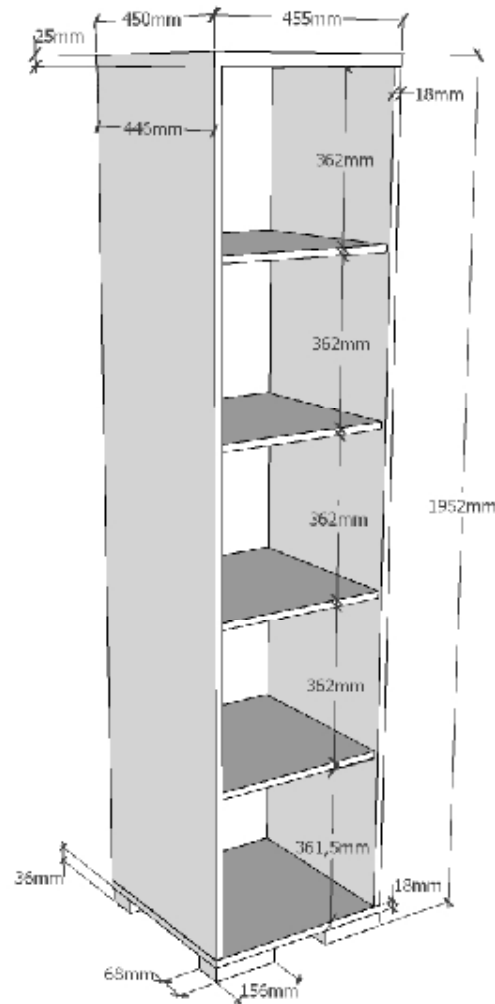

VIPACK
FURNITURE

L:481mm H:488mm D:400mm

LONDEN NIGHTCHEST : LDNA22..

L:985mm H:1952mm D:560mm

LONDEN WARDROBE : LDKL12..

COPYRIGHT © 2020 VIPACK, ALL RIGHTS RESERVED

All contents on this document are protected by copyright & patents. Except as specifically permitted herein, no portion of the information on this document may be reproduced in any form, or by any means, without prior written permission from Vipack bvba. No parts of the designs and the products can be copied or transmitted. Product and drawings under Patent and Copyright.

L:1400mm H:750mm D:650mm

LONDEN DESK : LDBU14..

COPYRIGHT © 2020 VIPACK, ALL RIGHTS RESERVED

All contents on this document are protected by copyright & patents. Except as specifically permitted herein, no portion of the information on this document may be reproduced in any form, or by any means, without prior written permission from Vipack bvba. No parts of the designs and the products can be copied or transmitted. Product and drawings under Patent and Copyright.

 **VIPACK**
FURNITURE

L:481mm H:600mm D:440mm

LONDEN CONTAINER : LDRK12..

L:455mm H:1952mm D:450mm

LONDEN BOOKCASE : LDBI14..

COPYRIGHT © 2020 VIPACK, ALL RIGHTS RESERVED

All contents on this document are protected by copyright & patents. Except as specifically permitted herein, no portion of the information on this document may be reproduced in any form, or by any means, without prior written permission from Vipack bvba. No parts of the designs and the products can be copied or transmitted. Product and drawings under Patent and Copyright.

L:1980mm H:175mm D:937mm

LONDEN BED DRAWER : LDRB90..