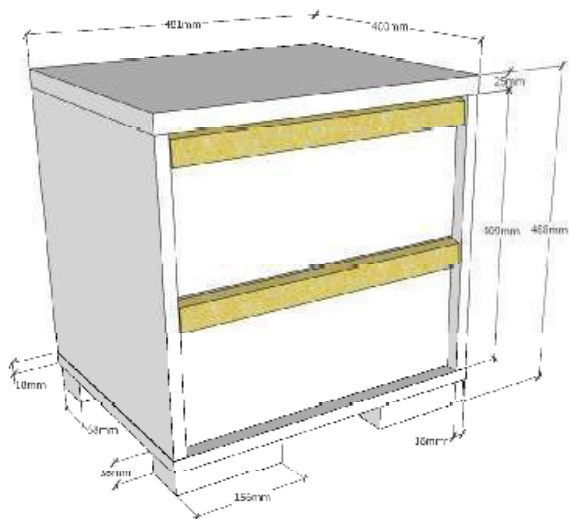

L:2050mm H:761mm D:975mm innersize 900x2000mm

LONDEN BED : LDBE90..

COPYRIGHT © 2020 VIPACK, ALL RIGHTS RESERVED

All contents on this document are protected by copyright & patents. Except as specifically permitted herein, no portion of the information on this document may be reproduced in any form, or by any means, without prior written permission from Vipack bvba. No parts of the designs and the products can be copied or transmitted. Product and drawings under Patent and Copyright.

VIPACK
FURNITURE

L:481mm H:488mm D:400mm

LONDEN NIGHTCHEST : LDNA22..

L:985mm H:1952mm D:560mm

LONDEN WARDROBE : LDKL12..

COPYRIGHT © 2020 VIPACK, ALL RIGHTS RESERVED

All contents on this document are protected by copyright & patents. Except as specifically permitted herein, no portion of the information on this document may be reproduced in any form, or by any means, without prior written permission from Vipack bvba. No parts of the designs and the products can be copied or transmitted. Product and drawings under Patent and Copyright.

L:1400mm H:750mm D:650mm

LONDEN DESK : LDBU14..

COPYRIGHT © 2020 VIPACK, ALL RIGHTS RESERVED

All contents on this document are protected by copyright & patents. Except as specifically permitted herein, no portion of the information on this document may be reproduced in any form, or by any means, without prior written permission from Vipack bvba. No parts of the designs and the products can be copied or transmitted. Product and drawings under Patent and Copyright.