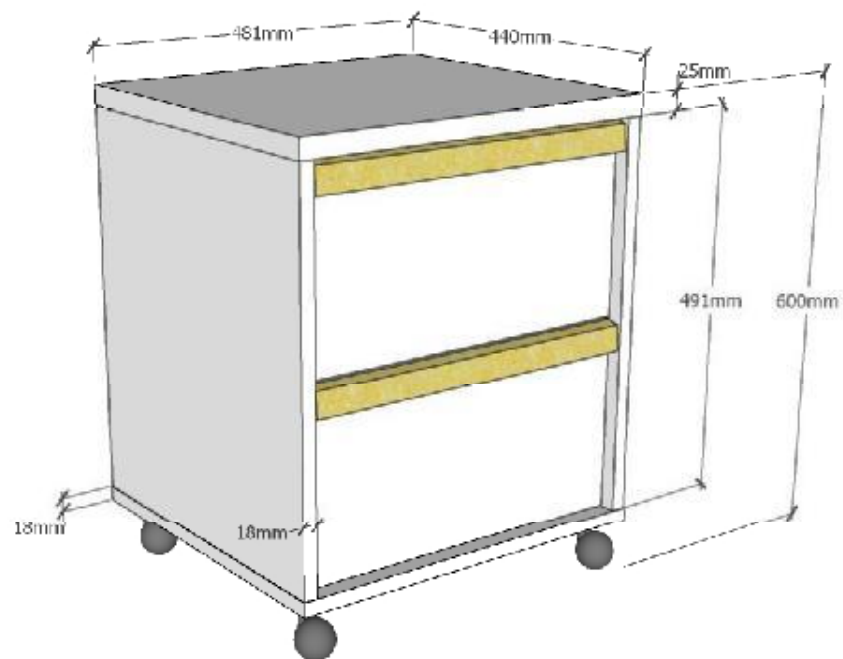

VIPACK
FURNITURE

L:481mm H:488mm D:400mm

LONDEN NIGHTCHEST : LDNA22..

L:985mm H:1952mm D:560mm

LONDEN WARDROBE : LDKL12..

COPYRIGHT © 2020 VIPACK, ALL RIGHTS RESERVED

All contents on this document are protected by copyright & patents. Except as specifically permitted herein, no portion of the information on this document may be reproduced in any form, or by any means, without prior written permission from Vipack bvba. No parts of the designs and the products can be copied or transmitted. Product and drawings under Patent and Copyright.

L:1400mm H:750mm D:650mm

LONDEN DESK : LDBU14..

COPYRIGHT © 2020 VIPACK, ALL RIGHTS RESERVED

All contents on this document are protected by copyright & patents. Except as specifically permitted herein, no portion of the information on this document may be reproduced in any form, or by any means, without prior written permission from Vipack bvba. No parts of the designs and the products can be copied or transmitted. Product and drawings under Patent and Copyright.

 **VIPACK**
FURNITURE

L:481mm H:600mm D:440mm

LONDEN CONTAINER : LDRK12..

L:455mm H:1952mm D:450mm

LONDEN BOOKCASE : LDBI14..

COPYRIGHT © 2020 VIPACK, ALL RIGHTS RESERVED

All contents on this document are protected by copyright & patents. Except as specifically permitted herein, no portion of the information on this document may be reproduced in any form, or by any means, without prior written permission from Vipack bvba. No parts of the designs and the products can be copied or transmitted. Product and drawings under Patent and Copyright.