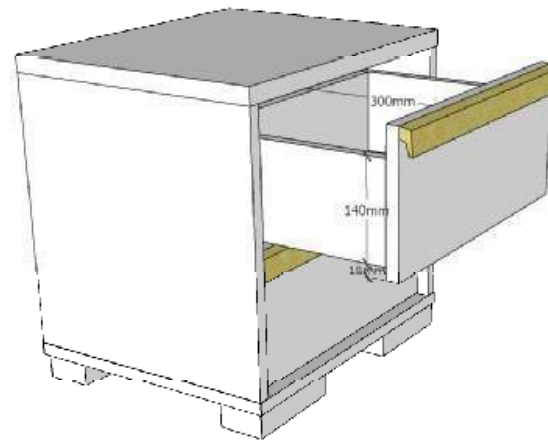

L:2050mm H:761mm D:975mm innersize 900x2000mm

LONDEN BED : LDBE90..

COPYRIGHT © 2020 VIPACK, ALL RIGHTS RESERVED

All contents on this document are protected by copyright & patents. Except as specifically permitted herein, no portion of the information on this document may be reproduced in any form, or by any means, without prior written permission from Vipack bvba. No parts of the designs and the products can be copied or transmitted. Product and drawings under Patent and Copyright.

VIPACK
FURNITURE

L:481mm H:488mm D:400mm

LONDEN NIGHTCHEST : LDNA22..

L:985mm H:1952mm D:560mm

LONDEN WARDROBE : LDKL12..

COPYRIGHT © 2020 VIPACK, ALL RIGHTS RESERVED

All contents on this document are protected by copyright & patents. Except as specifically permitted herein, no portion of the information on this document may be reproduced in any form, or by any means, without prior written permission from Vipack bvba. No parts of the designs and the products can be copied or transmitted. Product and drawings under Patent and Copyright.

L:1400mm H:750mm D:650mm

LONDEN DESK : LDBU14..

COPYRIGHT © 2020 VIPACK, ALL RIGHTS RESERVED

All contents on this document are protected by copyright & patents. Except as specifically permitted herein, no portion of the information on this document may be reproduced in any form, or by any means, without prior written permission from Vipack bvba. No parts of the designs and the products can be copied or transmitted. Product and drawings under Patent and Copyright.

L:1980mm H:175mm D:937mm

LONDEN BED DRAWER : LDRB90..