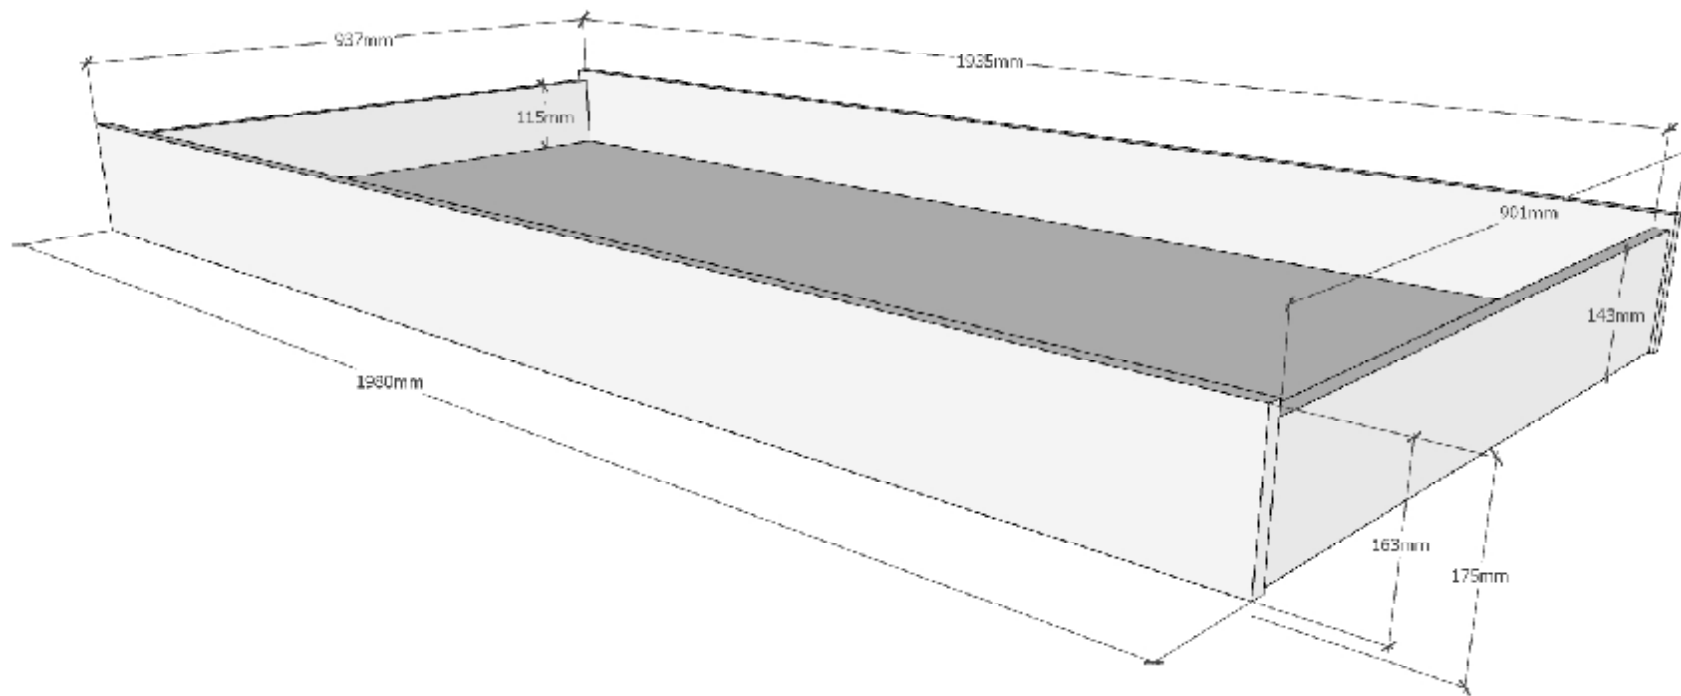

L:1400mm H:750mm D:650mm

LONDEN DESK : LDBU14..

COPYRIGHT © 2020 VIPACK, ALL RIGHTS RESERVED

All contents on this document are protected by copyright & patents. Except as specifically permitted herein, no portion of the information on this document may be reproduced in any form, or by any means, without prior written permission from Vipack bvba. No parts of the designs and the products can be copied or transmitted. Product and drawings under Patent and Copyright.

 **VIPACK**
FURNITURE

L:481mm H:600mm D:440mm

LONDEN CONTAINER : LDRK12..

L:455mm H:1952mm D:450mm

LONDEN BOOKCASE : LDBI14..

COPYRIGHT © 2020 VIPACK, ALL RIGHTS RESERVED

All contents on this document are protected by copyright & patents. Except as specifically permitted herein, no portion of the information on this document may be reproduced in any form, or by any means, without prior written permission from Vipack bvba. No parts of the designs and the products can be copied or transmitted. Product and drawings under Patent and Copyright.

L:1980mm H:175mm D:937mm

LONDEN BED DRAWER : LDRB90..