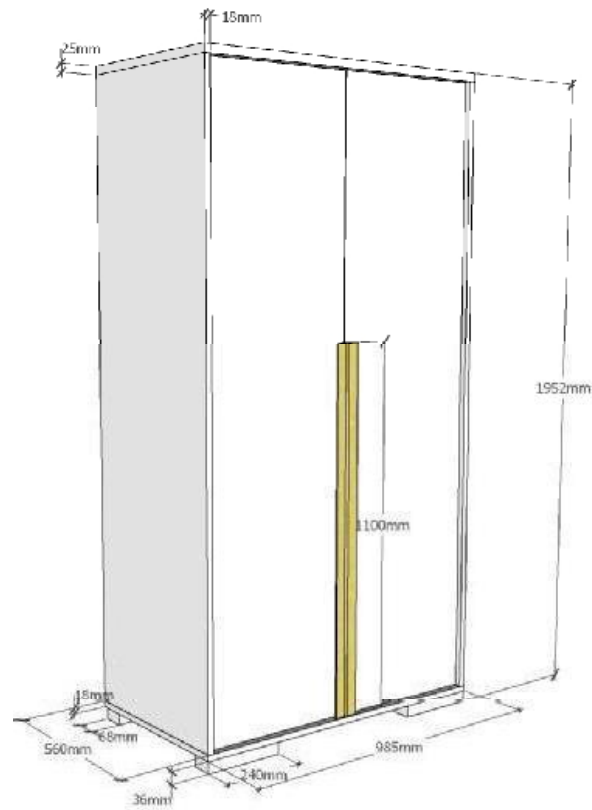

L:2050mm H:761mm D:975mm innersize 900x2000mm

LONDEN BED : LDBE90..

COPYRIGHT © 2020 VIPACK, ALL RIGHTS RESERVED

All contents on this document are protected by copyright & patents. Except as specifically permitted herein, no portion of the information on this document may be reproduced in any form, or by any means, without prior written permission from Vipack bvba. No parts of the designs and the products can be copied or transmitted. Product and drawings under Patent and Copyright.

VIPACK
FURNITURE

L:481mm H:488mm D:400mm

LONDEN NIGHTCHEST : LDNA22..

L:985mm H:1952mm D:560mm

LONDEN WARDROBE : LDKL12..

COPYRIGHT © 2020 VIPACK, ALL RIGHTS RESERVED

All contents on this document are protected by copyright & patents. Except as specifically permitted herein, no portion of the information on this document may be reproduced in any form, or by any means, without prior written permission from Vipack bvba. No parts of the designs and the products can be copied or transmitted. Product and drawings under Patent and Copyright.

L:1400mm H:750mm D:650mm

LONDEN DESK : LDBU14..

COPYRIGHT © 2020 VIPACK, ALL RIGHTS RESERVED

All contents on this document are protected by copyright & patents. Except as specifically permitted herein, no portion of the information on this document may be reproduced in any form, or by any means, without prior written permission from Vipack bvba. No parts of the designs and the products can be copied or transmitted. Product and drawings under Patent and Copyright.

L:1980mm H:175mm D:937mm

LONDEN BED DRAWER : LDRB90..