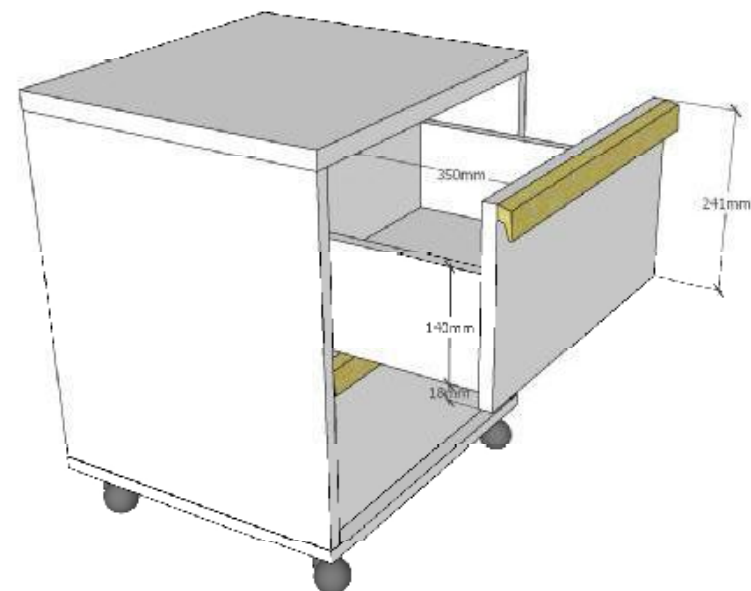

VIPACK
FURNITURE

L:481mm H:488mm D:400mm

LONDEN NIGHTCHEST : LDNA22..

L:985mm H:1952mm D:560mm

LONDEN WARDROBE : LDKL12..

COPYRIGHT © 2020 VIPACK, ALL RIGHTS RESERVED

All contents on this document are protected by copyright & patents. Except as specifically permitted herein, no portion of the information on this document may be reproduced in any form, or by any means, without prior written permission from Vipack bvba. No parts of the designs and the products can be copied or transmitted. Product and drawings under Patent and Copyright.

L:1400mm H:750mm D:650mm

LONDEN DESK : LDBU14..

COPYRIGHT © 2020 VIPACK, ALL RIGHTS RESERVED

All contents on this document are protected by copyright & patents. Except as specifically permitted herein, no portion of the information on this document may be reproduced in any form, or by any means, without prior written permission from Vipack bvba. No parts of the designs and the products can be copied or transmitted. Product and drawings under Patent and Copyright.

 **VIPACK**
FURNITURE

L:481mm H:600mm D:440mm

LONDEN CONTAINER : LDRK12..

L:455mm H:1952mm D:450mm

LONDEN BOOKCASE : LDBI14..

COPYRIGHT © 2020 VIPACK, ALL RIGHTS RESERVED

All contents on this document are protected by copyright & patents. Except as specifically permitted herein, no portion of the information on this document may be reproduced in any form, or by any means, without prior written permission from Vipack bvba. No parts of the designs and the products can be copied or transmitted. Product and drawings under Patent and Copyright.

L:1980mm H:175mm D:937mm

LONDEN BED DRAWER : LDRB90..