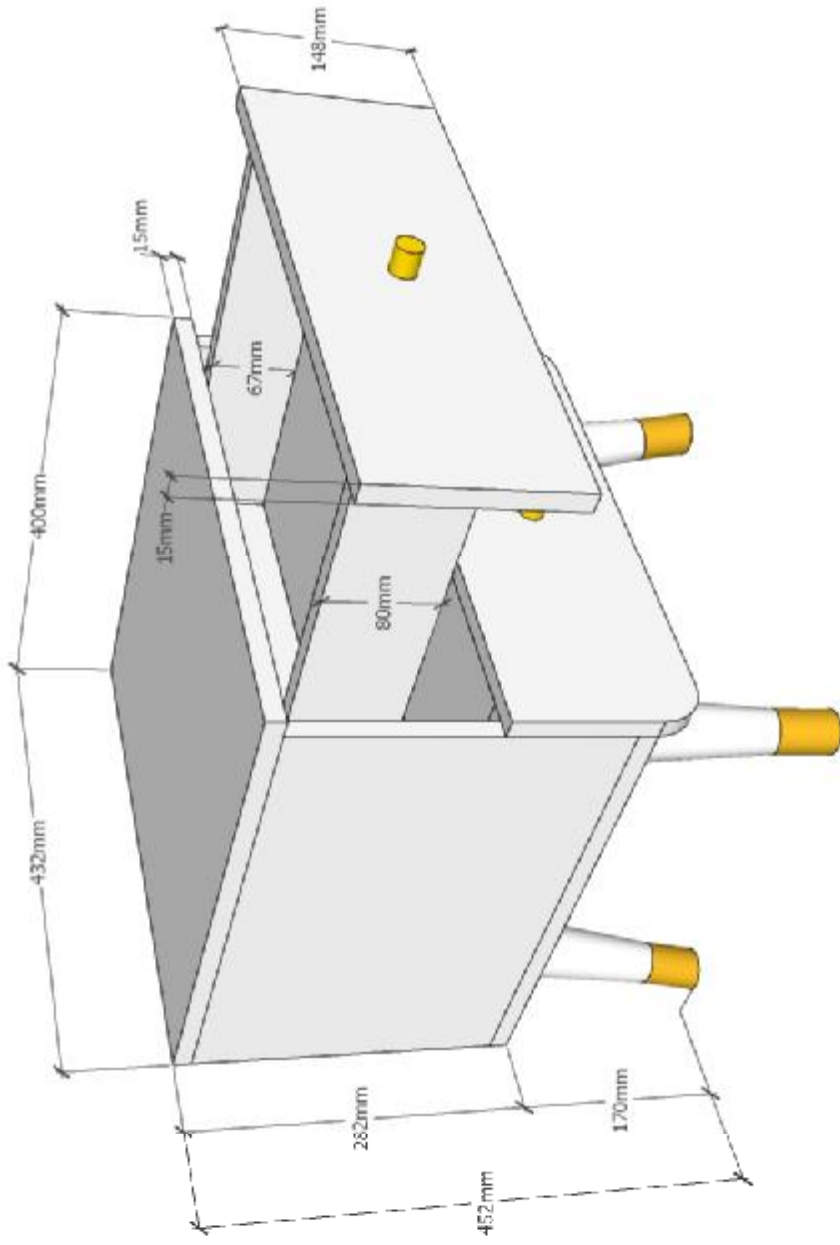

SLATBASE 16 slats 70x15

BILLY : BIBE90..

All contents on this document are protected by copyright & patents. Except as specifically permitted herein, no portion of the information on this document may be reproduced in any form, or by any means, without prior written permission from Vipack bvba. No parts of the designs and the products can be copied or transmitted. Product and drawings under Patent and Copyright.

COPYRIGHT © 2020 VIPACK, ALL RIGHTS RESERVED

BILLY : BINA22..

All contents on this document are protected by copyright & patents. Except as specifically permitted herein, no portion of the information on this document may be reproduced in any form, or by any means, without prior written permission from Vipack bvba. No parts of the designs and the products can be copied or transmitted. Product and drawings under Patent and Copyright.

COPYRIGHT © 2020 VIPACK, ALL RIGHTS RESERVED

VIPACK
FURNITURE

L: 700mm H: 1285mm D: 400mm

MODEL: BILLY BIDT7014

DATE: 02/04/2020

All contents on this document are protected by copyright & patents. Except as specifically permitted herein, no portion of the information on this document may be reproduced in any form, or by any means, without prior written permission from Vipack bvba. No parts of the designs and the products can be copied or transmitted. Product and drawings under Patent and Copyright.