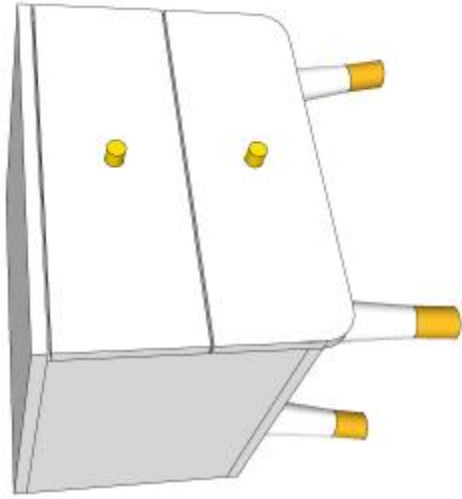

BILLY : BINA22..

All contents on this document are protected by copyright & patents. Except as specifically permitted herein, no portion of the information on this document may be reproduced in any form, or by any means, without prior written permission from Vipack bvba. No parts of the designs and the products can be copied or transmitted. Product and drawings under Patent and Copyright.

COPYRIGHT © 2020 VIPACK, ALL RIGHTS RESERVED

VIPACK
FURNITURE