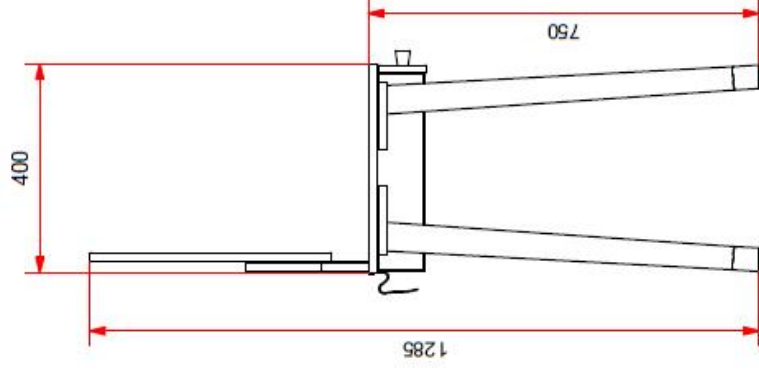

COPYRIGHT © 2020 VIPACK, ALL RIGHTS RESERVED

VIPACK
FURNITURE

L: 700mm H: 1285mm D: 400mm

MODEL: BILLY BIDT7014

DATE: 02/04/2020

All contents on this document are protected by copyright & patents. Except as specifically permitted herein, no portion of the information on this document may be reproduced in any form, or by any means, without prior written permission from Vipack bvba. No parts of the designs and the products can be copied or transmitted. Product and drawings under Patent and Copyright.