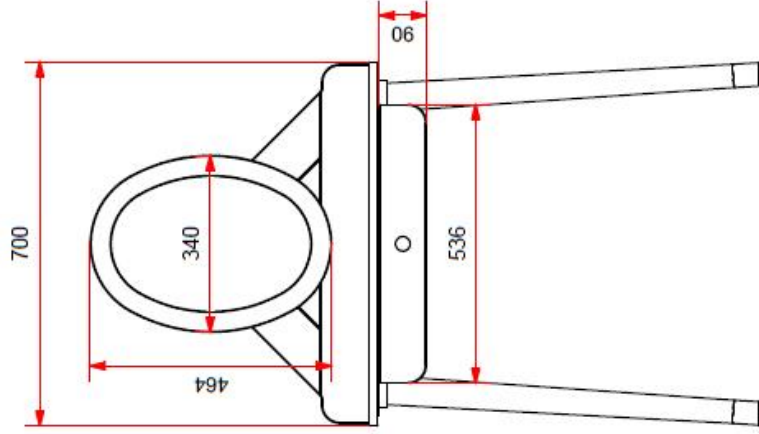

COPYRIGHT © 2020 VIPACK, ALL RIGHTS RESERVED

VIPACK
FURNITURE

L: 700mm H: 1285mm D: 400mm

MODEL: BILLY BIDT7014

DATE: 02/04/2020

All contents on this document are protected by copyright & patents. Except as specifically permitted herein, no portion of the information on this document may be reproduced in any form, or by any means, without prior written permission from Vipack bvba. No parts of the designs and the products can be copied or transmitted. Product and drawings under Patent and Copyright.