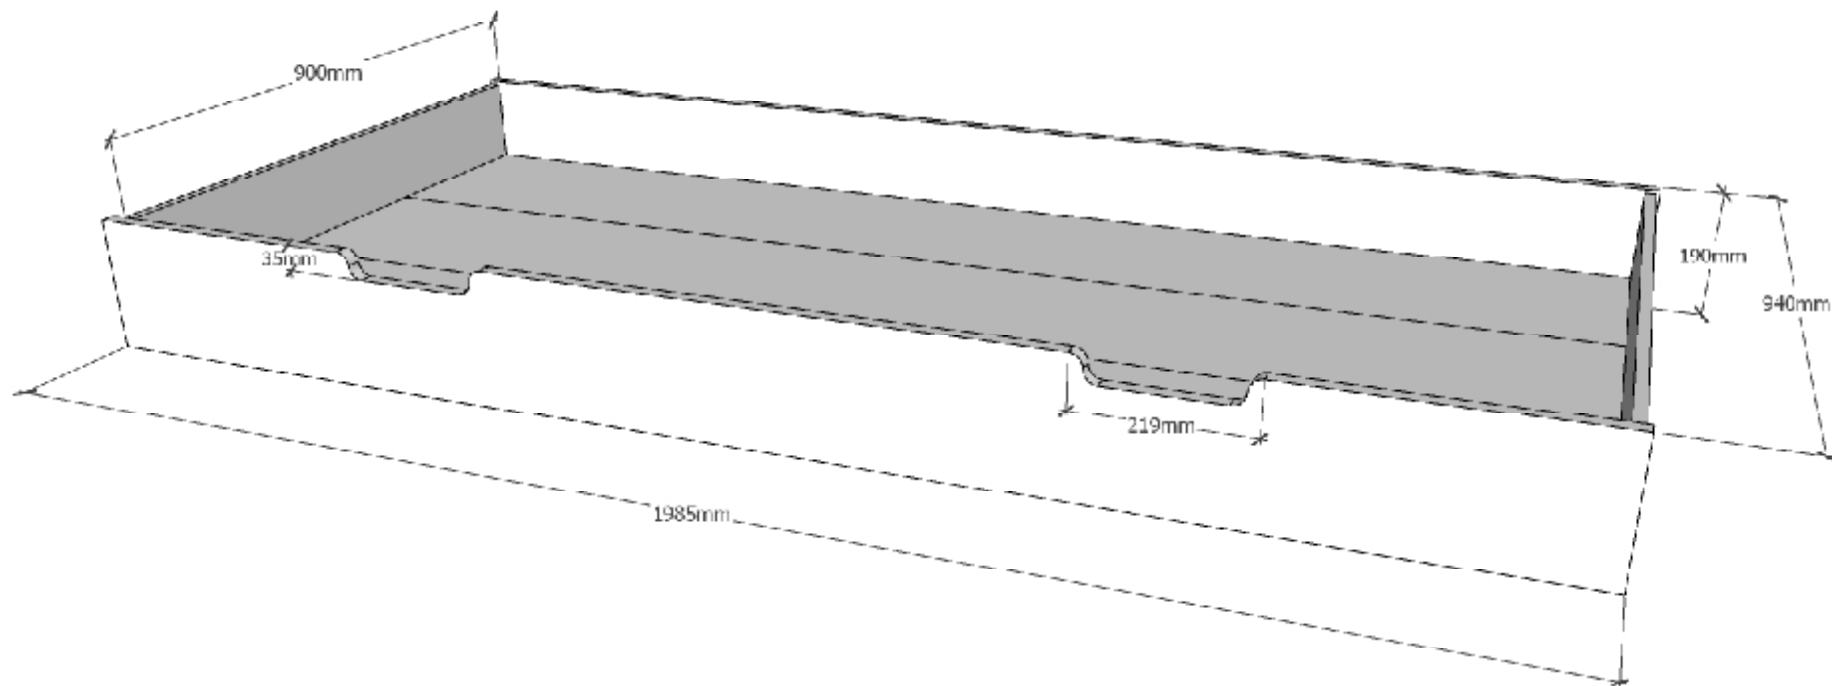

MODEL BABS: BSBE9014
 L: 2100mm H: 1690mm D: 970mm
 Innersize : 900x2000mm

DATE : 08/02/2021

DRAWER BED L:1985mm H:190mm D:940mm

MODEL : HBRB9014