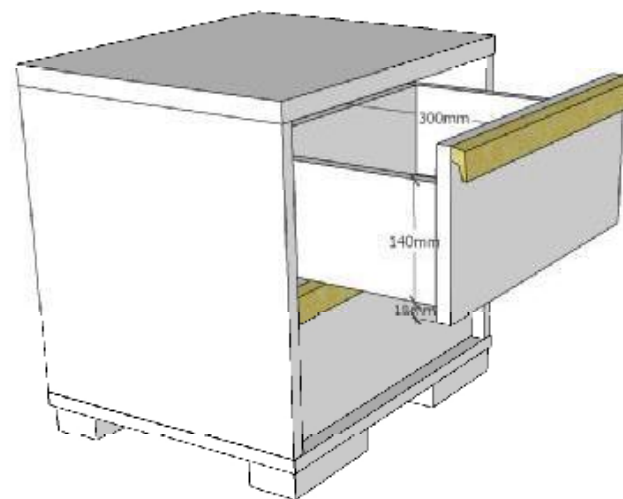

L:2050mm H:761mm D:975mm innersize 900x2000mm

LONDEN BED : LDBE90..

COPYRIGHT © 2020 VIPACK, ALL RIGHTS RESERVED

All contents on this document are protected by copyright & patents. Except as specifically permitted herein, no portion of the information on this document may be reproduced in any form, or by any means, without prior written permission from Vipack bvba. No parts of the designs and the products can be copied or transmitted. Product and drawings under Patent and Copyright.

L:481mm H:488mm D:400mm

LONDEN NIGHTCHEST : LDNA22..

L:985mm H:1952mm D:560mm

LONDEN WARDROBE : LDKL12..

COPYRIGHT © 2020 VIPACK, ALL RIGHTS RESERVED

All contents on this document are protected by copyright & patents. Except as specifically permitted herein, no portion of the information on this document may be reproduced in any form, or by any means, without prior written permission from Vipack bvba. No parts of the designs and the products can be copied or transmitted. Product and drawings under Patent and Copyright.

 **VIPACK**  
FURNITURE

L:1400mm H:750mm D:650mm

LONDEN DESK : LDBU14..

L:481mm H:600mm D:440mm

LONDEN CONTAINER : LDRK12..