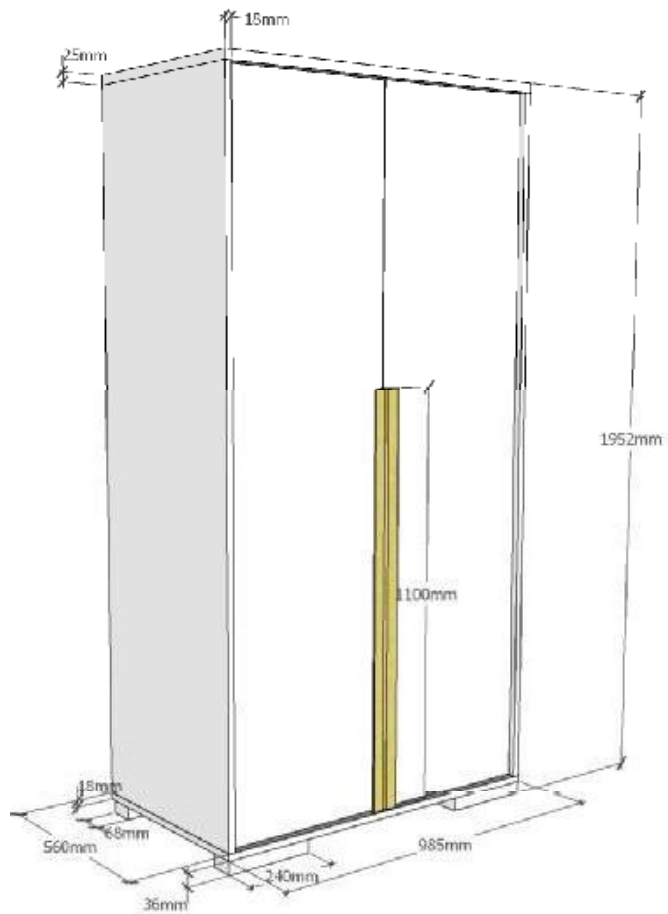

L:2050mm H:761mm D:975mm innersize 900x2000mm

LONDEN BED : LDBE90..

COPYRIGHT © 2020 VIPACK, ALL RIGHTS RESERVED

All contents on this document are protected by copyright & patents. Except as specifically permitted herein, no portion of the information on this document may be reproduced in any form, or by any means, without prior written permission from Vipack bvba. No parts of the designs and the products can be copied or transmitted. Product and drawings under Patent and Copyright.

L:481mm H:488mm D:400mm

LONDEN NIGHTCHEST : LDNA22..

L:985mm H:1952mm D:560mm

LONDEN WARDROBE : LDKL12..

COPYRIGHT © 2020 VIPACK, ALL RIGHTS RESERVED

All contents on this document are protected by copyright & patents. Except as specifically permitted herein, no portion of the information on this document may be reproduced in any form, or by any means, without prior written permission from Vipack bvba. No parts of the designs and the products can be copied or transmitted. Product and drawings under Patent and Copyright.

 **VIPACK**  
FURNITURE

L:1400mm H:750mm D:650mm

LONDEN DESK : LDBU14..

L:481mm H:600mm D:440mm

LONDEN CONTAINER : LDRK12..