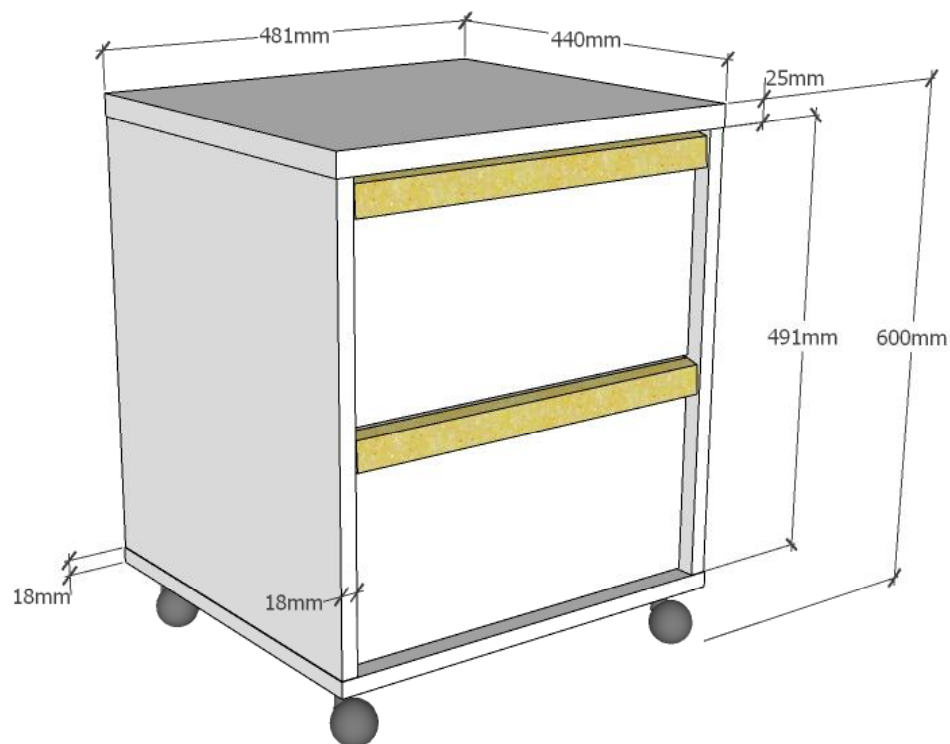

L:2050mm H:761mm D:975mm innersize 900x2000mm

LONDEN BED : LDBE90..

COPYRIGHT © 2020 VIPACK, ALL RIGHTS RESERVED

All contents on this document are protected by copyright & patents. Except as specifically permitted herein, no portion of the information on this document may be reproduced in any form, or by any means, without prior written permission from Vipack bvba. No parts of the designs and the products can be copied or transmitted. Product and drawings under Patent and Copyright.

L:481mm H:488mm D:400mm

LONDEN NIGHTCHEST : LDNA22..

L:985mm H:1952mm D:560mm

LONDEN WARDROBE : LDKL12..

COPYRIGHT © 2020 VIPACK, ALL RIGHTS RESERVED

All contents on this document are protected by copyright & patents. Except as specifically permitted herein, no portion of the information on this document may be reproduced in any form, or by any means, without prior written permission from Vipack bvba. No parts of the designs and the products can be copied or transmitted. Product and drawings under Patent and Copyright.

 **VIPACK**  
FURNITURE

L:1400mm H:750mm D:650mm

LONDEN DESK : LDBU14..

L:481mm H:600mm D:440mm

LONDEN CONTAINER : LDRK12..