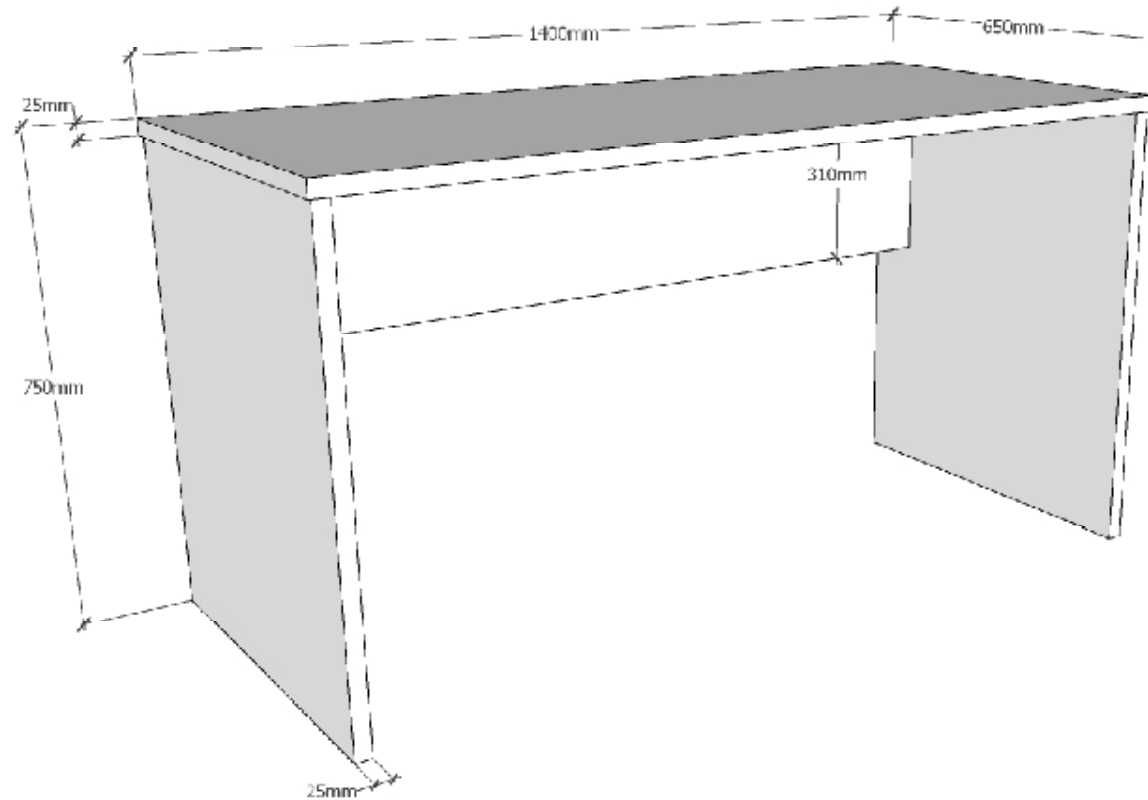

L:2050mm H:761mm D:975mm innersize 900x2000mm

LONDEN BED : LDBE90..

COPYRIGHT © 2020 VIPACK, ALL RIGHTS RESERVED

All contents on this document are protected by copyright & patents. Except as specifically permitted herein, no portion of the information on this document may be reproduced in any form, or by any means, without prior written permission from Vipack bvba. No parts of the designs and the products can be copied or transmitted. Product and drawings under Patent and Copyright.

L:481mm H:488mm D:400mm

LONDEN NIGHTCHEST : LDNA22..

L:985mm H:1952mm D:560mm

LONDEN WARDROBE : LDKL12..

COPYRIGHT © 2020 VIPACK, ALL RIGHTS RESERVED

All contents on this document are protected by copyright & patents. Except as specifically permitted herein, no portion of the information on this document may be reproduced in any form, or by any means, without prior written permission from Vipack bvba. No parts of the designs and the products can be copied or transmitted. Product and drawings under Patent and Copyright.

 **VIPACK**  
FURNITURE

L:1400mm H:750mm D:650mm

LONDEN DESK : LDBU14..

L:481mm H:600mm D:440mm

LONDEN CONTAINER : LDRK12..