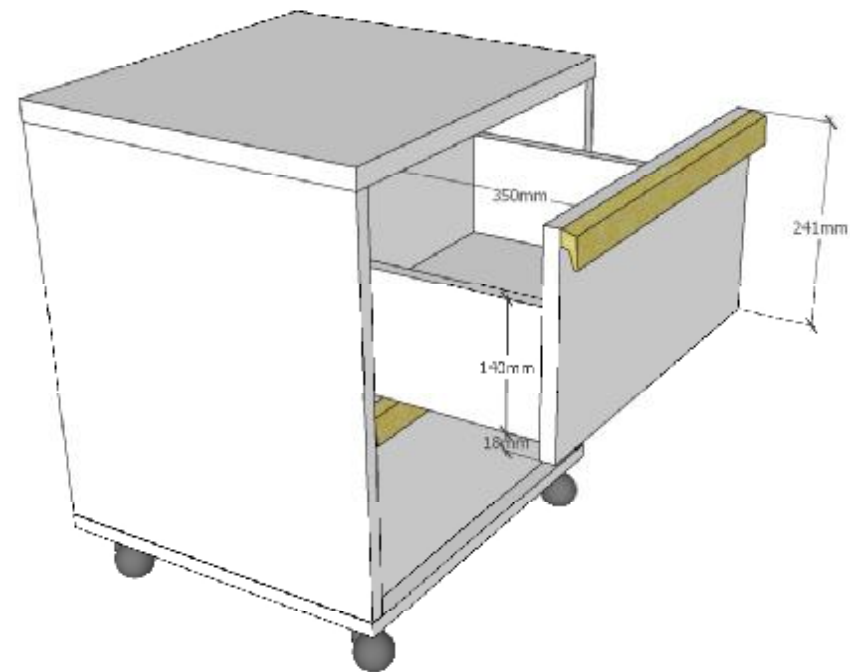

L:2050mm H:761mm D:975mm innersize 900x2000mm

LONDEN BED : LDBE90..

COPYRIGHT © 2020 VIPACK, ALL RIGHTS RESERVED

All contents on this document are protected by copyright & patents. Except as specifically permitted herein, no portion of the information on this document may be reproduced in any form, or by any means, without prior written permission from Vipack bvba. No parts of the designs and the products can be copied or transmitted. Product and drawings under Patent and Copyright.

L:481mm H:488mm D:400mm

LONDEN NIGHTCHEST : LDNA22..

L:985mm H:1952mm D:560mm

LONDEN WARDROBE : LDKL12..

COPYRIGHT © 2020 VIPACK, ALL RIGHTS RESERVED

All contents on this document are protected by copyright & patents. Except as specifically permitted herein, no portion of the information on this document may be reproduced in any form, or by any means, without prior written permission from Vipack bvba. No parts of the designs and the products can be copied or transmitted. Product and drawings under Patent and Copyright.

 **VIPACK**  
FURNITURE

L:1400mm H:750mm D:650mm

LONDEN DESK : LDBU14..

L:481mm H:600mm D:440mm

LONDEN CONTAINER : LDRK12..