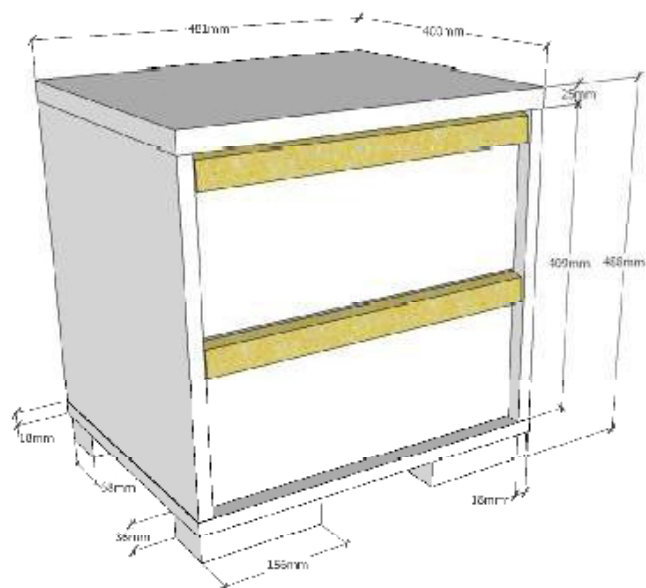

L:2050mm H:761mm D:975mm innersize 900x2000mm

LONDEN BED : LDBE90..

COPYRIGHT © 2020 VIPACK, ALL RIGHTS RESERVED

All contents on this document are protected by copyright & patents. Except as specifically permitted herein, no portion of the information on this document may be reproduced in any form, or by any means, without prior written permission from Vipack bvba. No parts of the designs and the products can be copied or transmitted. Product and drawings under Patent and Copyright.

L:481mm H:488mm D:400mm

LONDEN NIGHTCHEST : LDNA22..

L:985mm H:1952mm D:560mm

LONDEN WARDROBE : LDKL12..

COPYRIGHT © 2020 VIPACK, ALL RIGHTS RESERVED

All contents on this document are protected by copyright & patents. Except as specifically permitted herein, no portion of the information on this document may be reproduced in any form, or by any means, without prior written permission from Vipack bvba. No parts of the designs and the products can be copied or transmitted. Product and drawings under Patent and Copyright.

 **VIPACK**  
FURNITURE

L:1400mm H:750mm D:650mm

LONDEN DESK : LDBU14..

L:481mm H:600mm D:440mm

LONDEN CONTAINER : LDRK12..