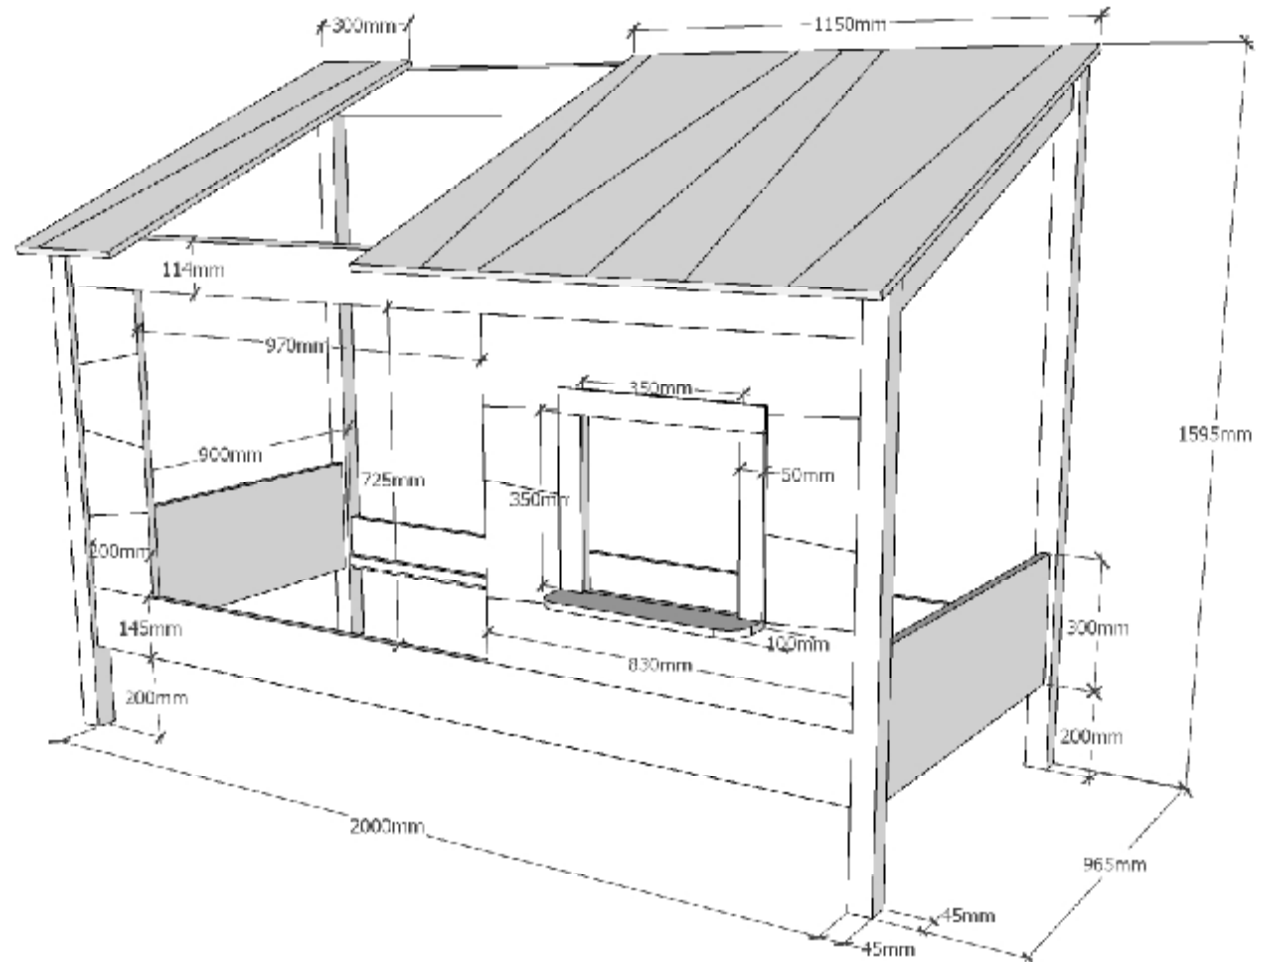

SOLID PINE WOOD+MDF

HOUSE BED L:2140mm H:1590mm D:1060mm  
INNER SIZE 2000mmx900mm

MODEL : HB902614

The set for 90x200 bedframe 70mm,  
16pcs. Drilled 3 slats 6 screws