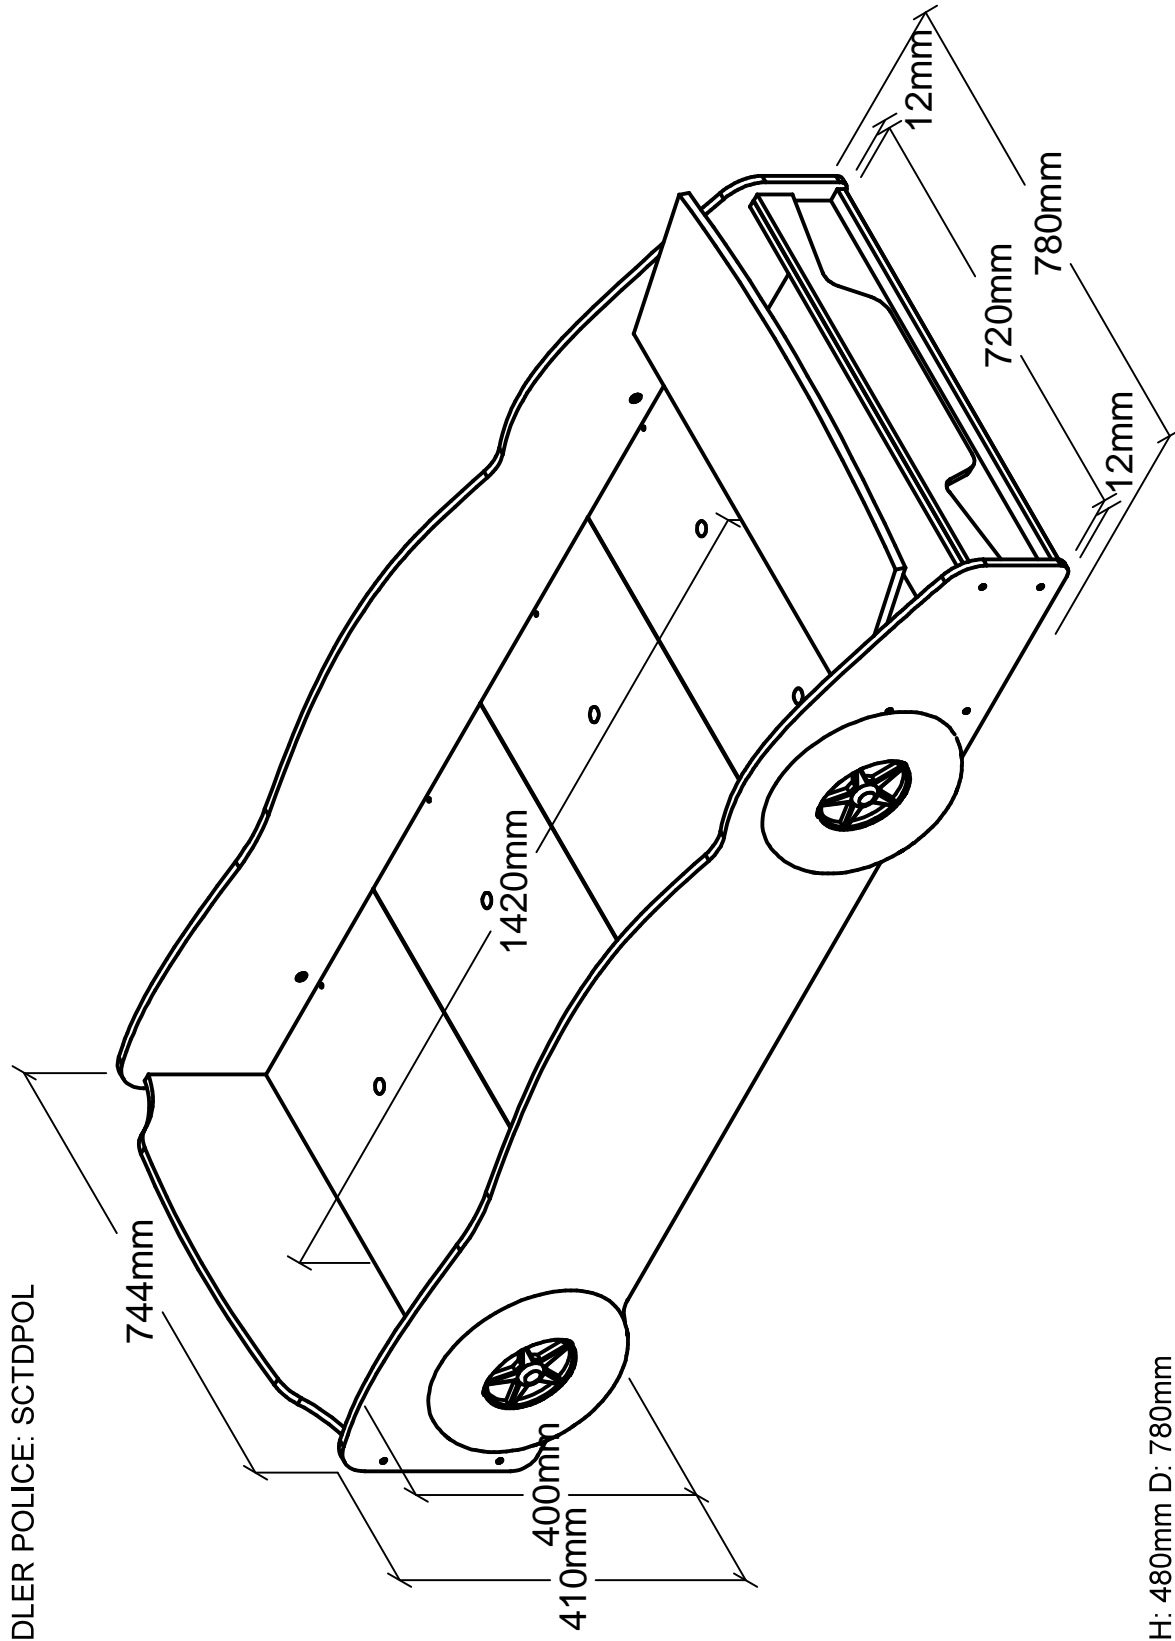

MODEL TODDLER POLICE: SCTDPOL

W: 1750mm H: 480mm D: 780mm

COPYRIGHT © 2021 VIPACK, ALL RIGHTS RESERVED

All contents on this document are protected by copyright & patents. Except as specifically permitted herein, no portion of the information on this document may be reproduced in any form, or by any means, without prior written permission from Vipack bvba. No parts of the designs and the products can be copied or transmitted. Product and drawings under Patent and Copyright.

MA-BASIC 10X90X200CM

Fun 10

Adapts to the body providing a good night's sleep

foam core

anti-mite

antiallergenic

reversible

vacuum rolled

2
years

garanty

Caractéristiques:

Damasc fabric 59% Pes and 41% PP
200gr/m2 Hypoallergenique Fiber
7cm Foam 20kg/m3

body adaptation

soft

semi-firm

firm