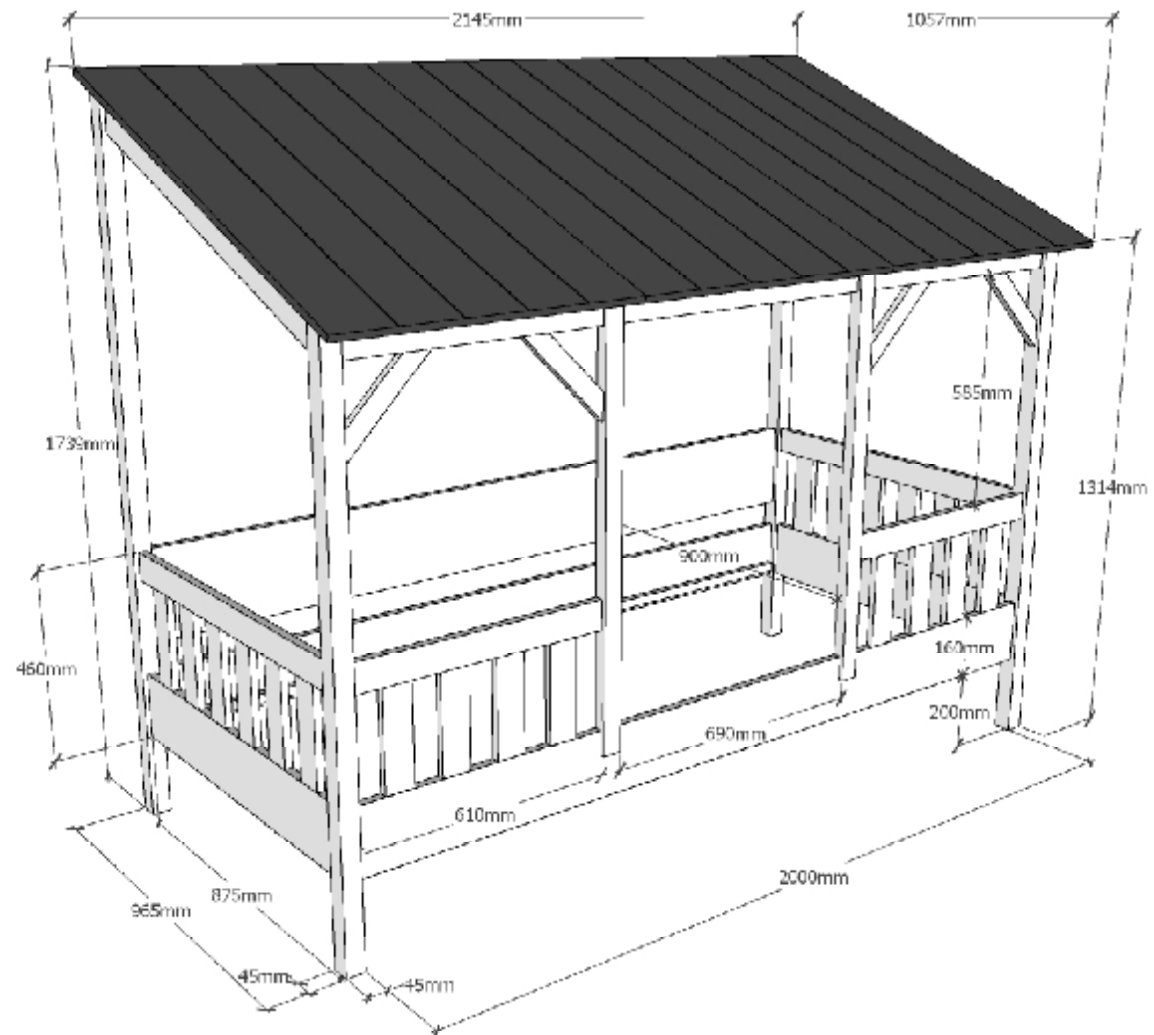

□ SOLID PINE WOOD
WHITE LACQUERED

■ MDF BLACK
LACQUERED

HOUSE BED L:2145mm H1739mm D:1057mm
innersize 900x2000mm

MODEL : HB900318

The set for 90x200 bedframe 70mm,
16pcs. Drilled 3 slats 6 screws