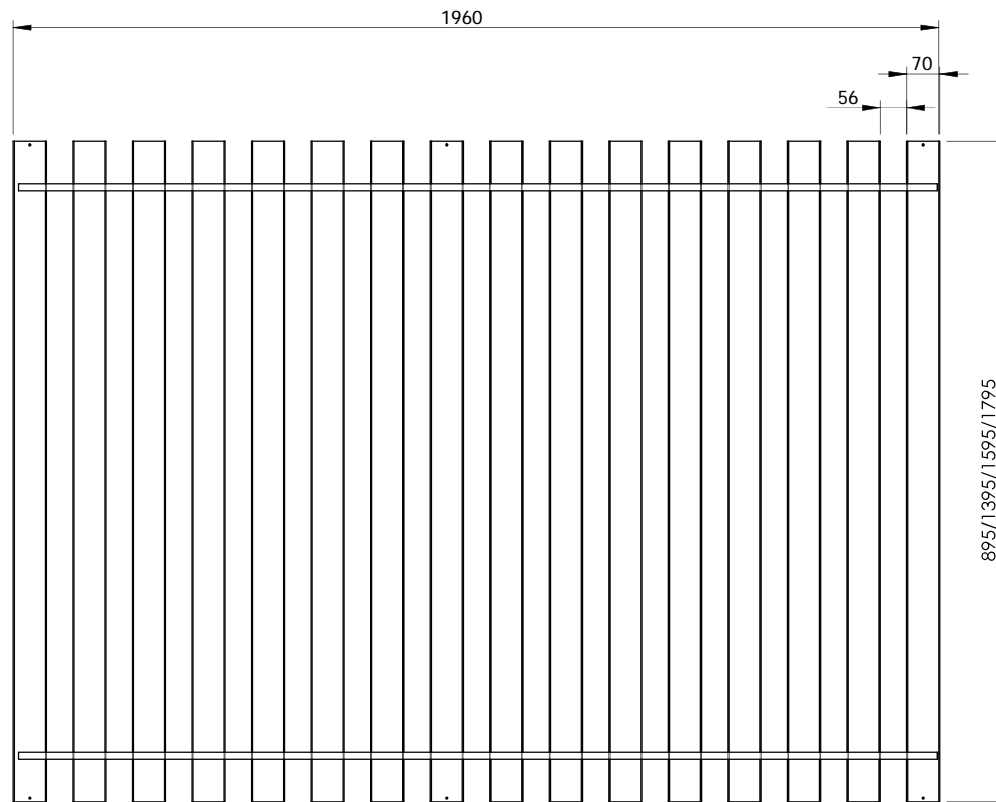

□ SOLID PINE WOOD
WHITE LACQUERED

■ MDF BLACK
LACQUERED

HOUSE BED L:2145mm H1739mm D:1057mm
innersize 900x2000mm

MODEL : HB900318

The set for 90x200 bedframe 70mm,
16pcs. Drilled 3 slats 6 screws