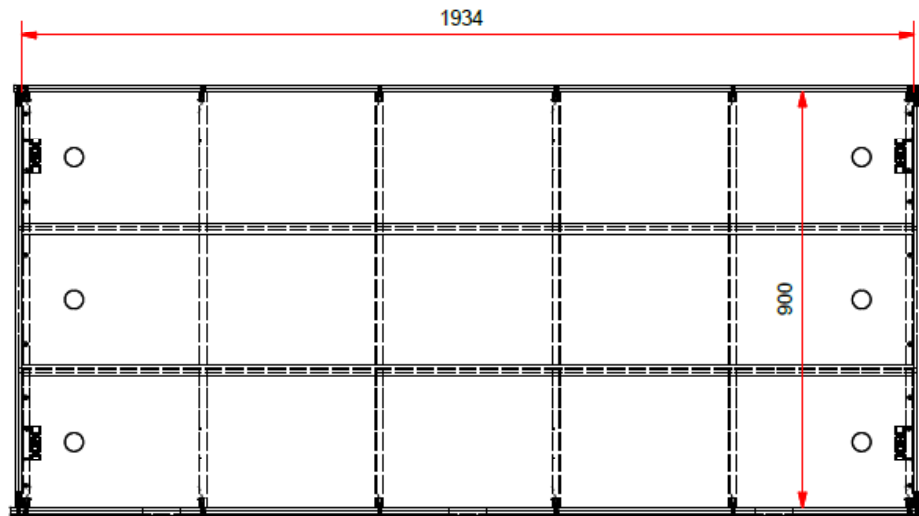

L: 2194mm H: 1000mm D: 978mm INNERSIZE 2000x900mm

MODEL MARGRIT MGKB9124

DATE : 13/12/2021

L: 1985mm H: 281mm D: 933mm INNERSIZE 1934x900mm

MODEL MARGRIT MGRB9014

DATE : 13/12/2021