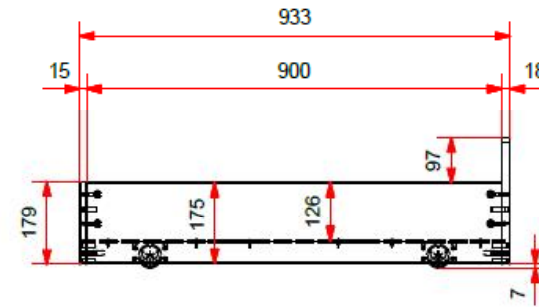

L: 2194mm H: 1000mm D: 978mm INNERSIZE 2000x900mm

MODEL MARGRIT MGKB9124

DATE : 13/12/2021

L: 1985mm H: 281mm D: 933mm INNERSIZE 1934x900mm

MODEL MARGRIT MGRB9014

DATE : 13/12/2021