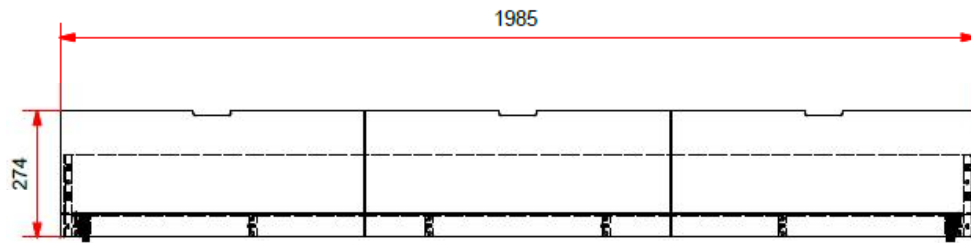

L: 2194mm H: 1000mm D: 978mm INNERSIZE 2000x900mm

MODEL MARGRIT MGKB9124

DATE : 13/12/2021

L: 1985mm H: 281mm D: 933mm INNERSIZE 1934x900mm

MODEL MARGRIT MGRB9014

DATE : 13/12/2021