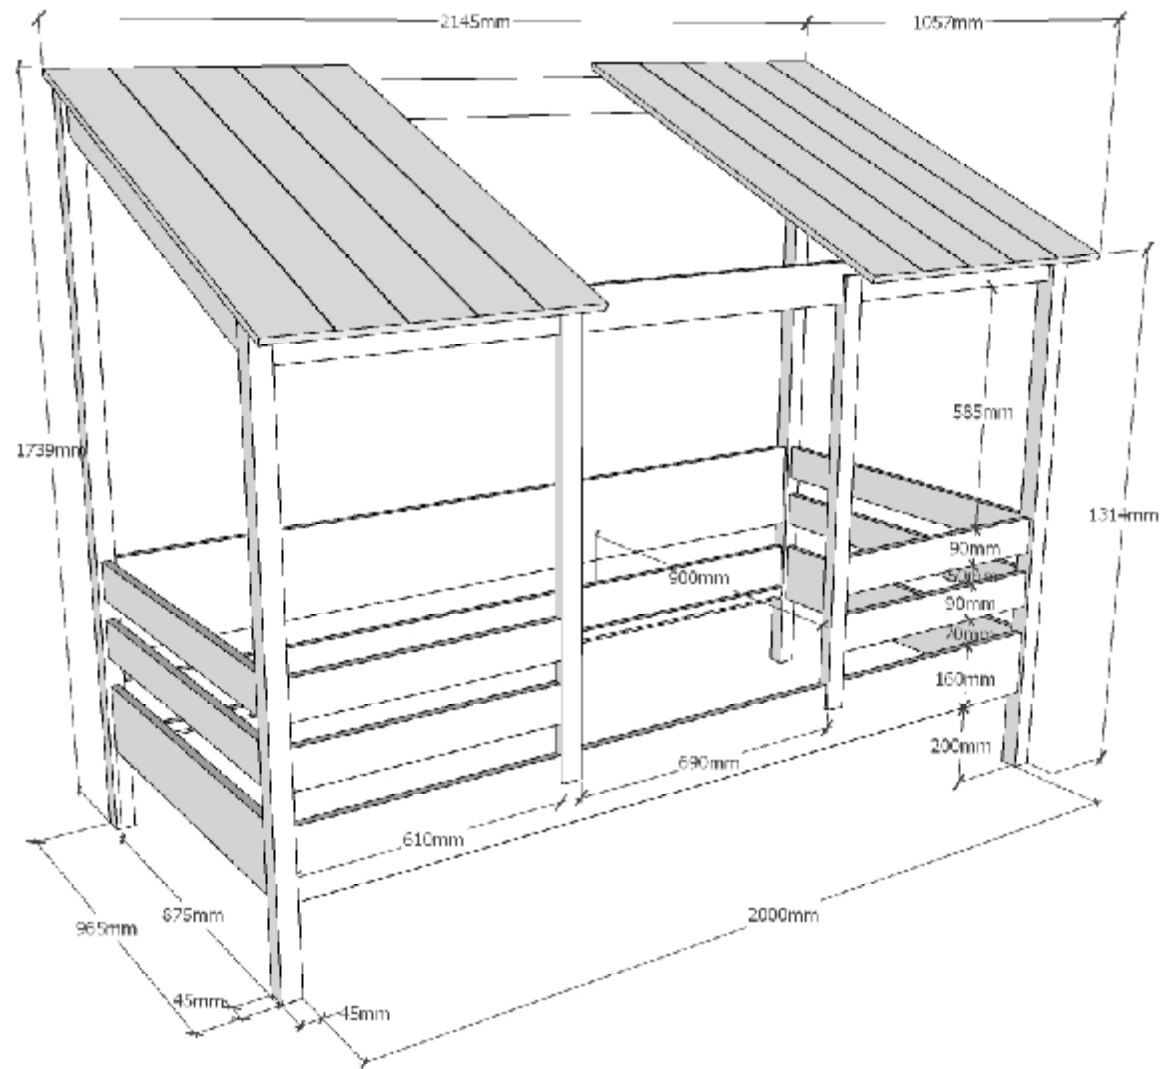

SOLID PINE WOOD
WHITE LACQUERED

MDF ROOF
WHITE LACQUERED

HOUSE BED L:2145mm H:1739mm D:1057mm
innersize 900x2000mm

MODEL : HB900914

The set for 90x200 bedframe 70mm,
16pcs. Drilled 3 slats 6 screws