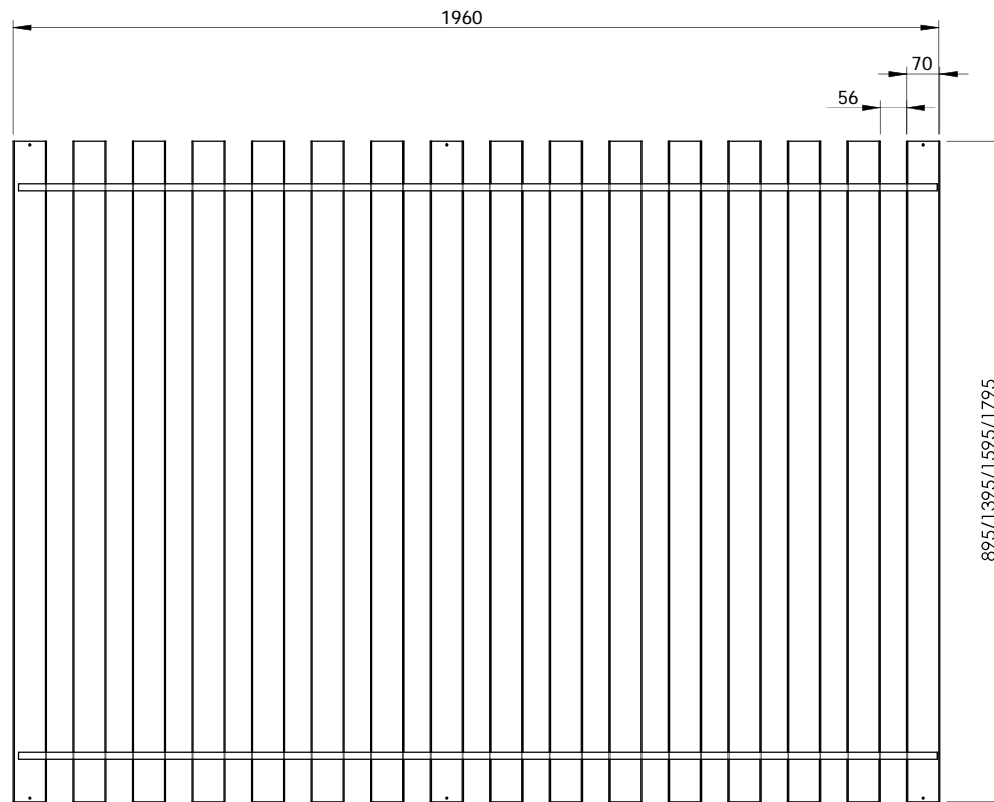

SOLID PINE WOOD
WHITE LACQUERED

MDF ROOF
WHITE LACQUERED

HOUSE BED L:2145mm H:1739mm D:1057mm
innersize 900x2000mm

MODEL : HB900914

The set for 90x200 bedframe 70mm,
16pcs. Drilled 3 slats 6 screws