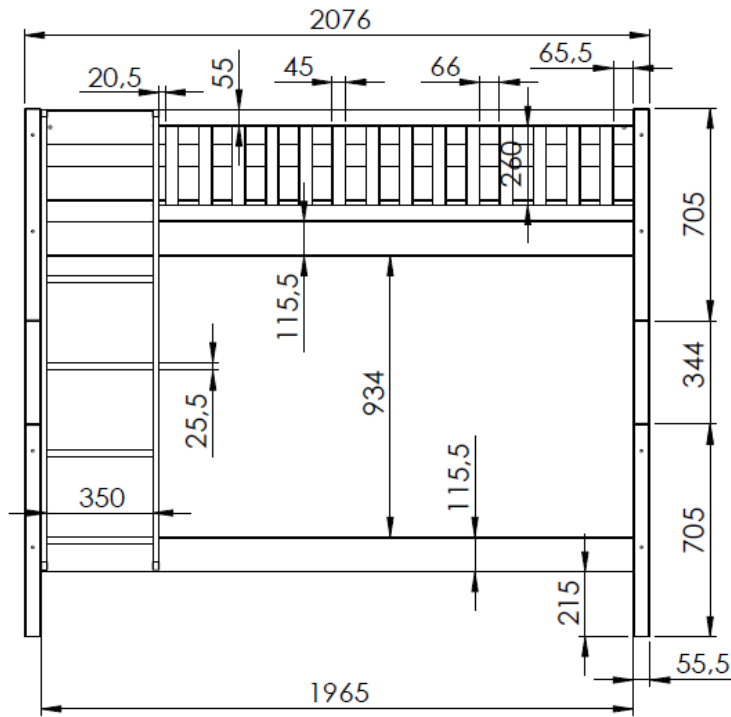

# STSB9414

max. mattress 900x2000x277mm

Model: SCOTT STSB9414	Discription: BUNK BED	Page: 1/1
Dimensions(mm): 2076x1754x1049	Material: PINE	Date: 21/10/2022
All contents on this document are protected by copyright & patents. Except as specifically permitted herein, no portion of the information on this document may be reproduced in any form, or by any means, without prior written permission from Vipack bvba. No parts of the designs and the products can be copied or transmitted. Product and drawings under Patent and Copyright.		COPYRIGHT © 2022 VIPACK, ALL RIGHTS RESERVED
		<b>VIPACK</b> FURNITURE