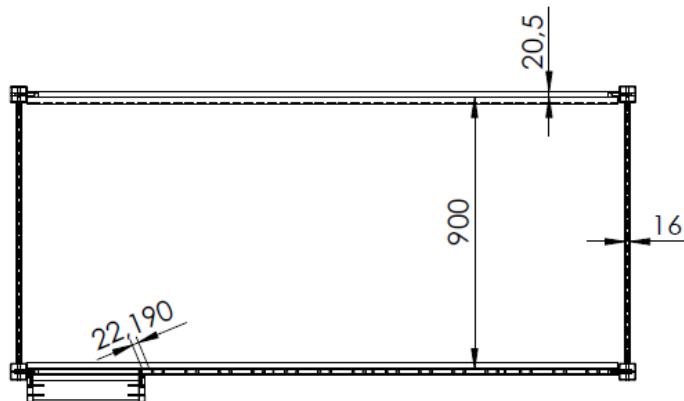

# STSB9414

max. mattress 900x2000x277mm

Model: SCOTT STSB9414	Discription: BUNK BED	Page: 1/1
Dimensions(mm): 2076x1754x1049	Material: PINE	Date: 21/10/2022
All contents on this document are protected by copyright & patents. Except as specifically permitted herein, no portion of the information on this document may be reproduced in any form, or by any means, without prior written permission from Vipack bvba. No parts of the designs and the products can be copied or transmitted. Product and drawings under Patent and Copyright.		COPYRIGHT © 2022 VIPACK, ALL RIGHTS RESERVED
		<b>VIPACK</b> FURNITURE