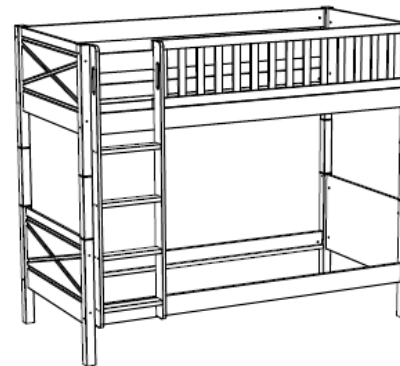

# STSB9414

max. mattress 900x2000x277mm

Model: SCOTT STSB9414	Discription: BUNK BED	Page: 1/1
Dimensions(mm): 2076x1754x1049	Material: PINE	Date: 21/10/2022
All contents on this document are protected by copyright & patents. Except as specifically permitted herein, no portion of the information on this document may be reproduced in any form, or by any means, without prior written permission from Vipack bvba. No parts of the designs and the products can be copied or transmitted. Product and drawings under Patent and Copyright.		COPYRIGHT © 2022 VIPACK, ALL RIGHTS RESERVED
		<b>VIPACK</b> FURNITURE