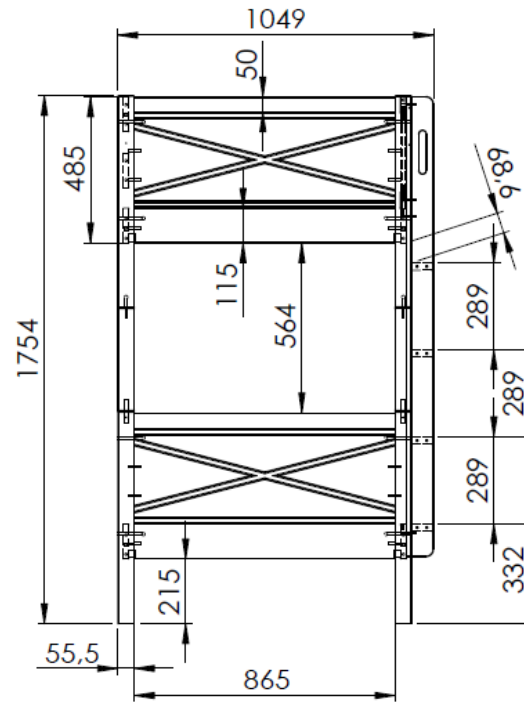

# STSB9414

max. mattress 900x2000x277mm

Model: SCOTT STSB9414	Discription: BUNK BED	Page: 1/1
Dimensions(mm): 2076x1754x1049	Material: PINE	Date: 21/10/2022
All contents on this document are protected by copyright & patents. Except as specifically permitted herein, no portion of the information on this document may be reproduced in any form, or by any means, without prior written permission from Vipack bvba. No parts of the designs and the products can be copied or transmitted. Product and drawings under Patent and Copyright.		COPYRIGHT © 2022 VIPACK, ALL RIGHTS RESERVED
		<b>VIPACK</b> FURNITURE