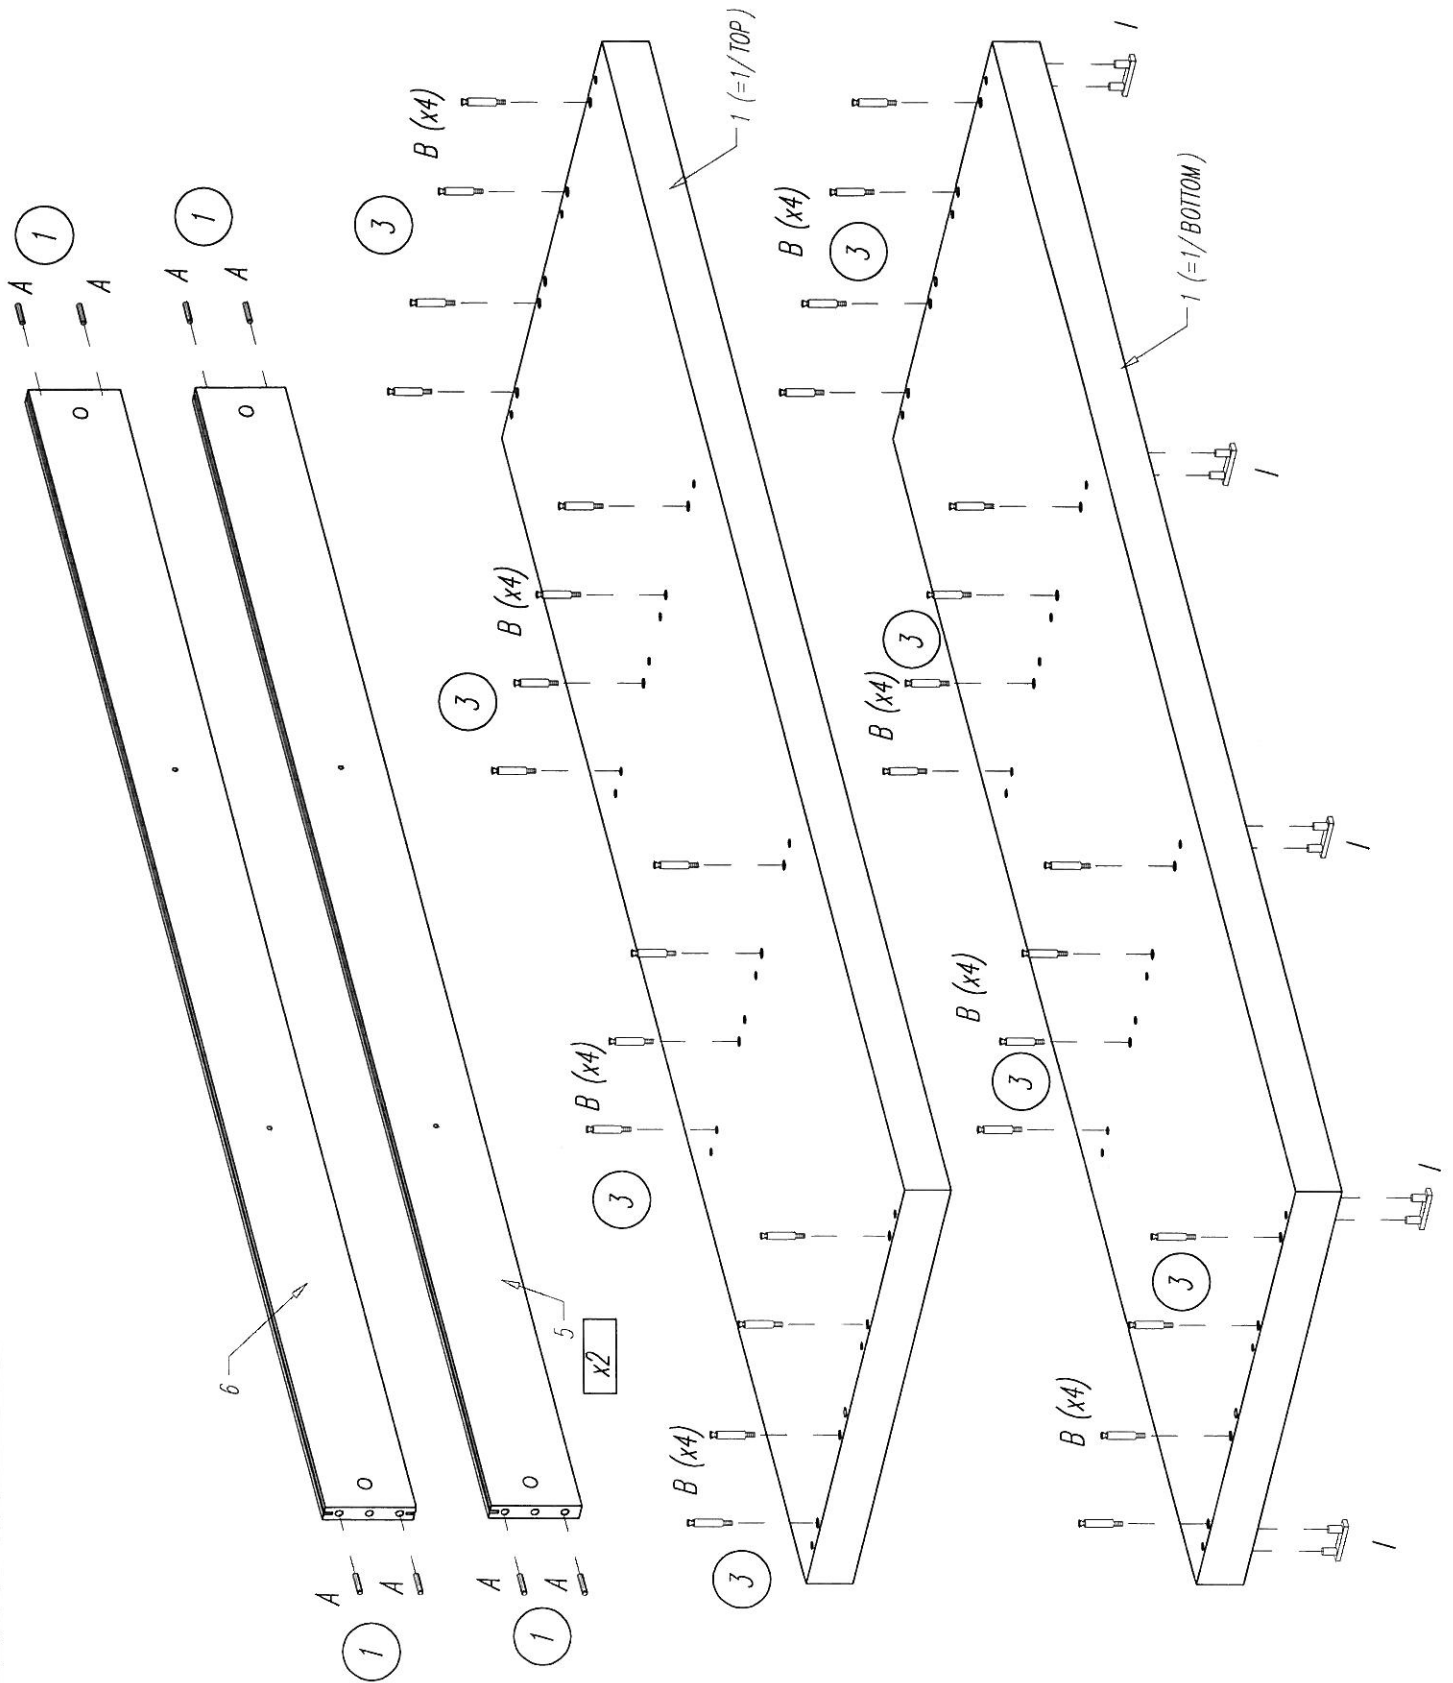

A	B	C	D	E	H	I	J	K	L	M	N	O	P
∅7,8x40 x52	L=34/St x48	∅15x15 x48	MET +/N x12	H=0 x12	Plastic x4	x8	∅3 x24	∅3x13 x24	∅3x16 x24	∅4x16 x24	∅3,5x35 x6	x8	Plastic x16

LARA-ROB W3- 2

LARA-W3-T4 ver. 4/2019

	Part no. 7: 540x516 mm
	Part no. 8: 502x516 mm
	Part no. 9: 842x557 mm
	Part no. 10: 842x520 mm

Colli 1/5:

Part no. 2 -2 pcs/St.

Colli 2/5:

Part no. 4 -3 pcs/St.

Assembly instruction /Instruction/Montage

Colli 3/5:

Part no. 3 -2 pcs/St.

Part no. 12 -2 pcs/St.

Part no. 7 -2 pcs/St.

Part no. 9 -4 pcs/St.

Part no. 11 -2 pcs/St.

Colli 4/5:

Part no. 1 -2 pcs/St.

Part no. 5 -2 pcs/St.

Part no. 6 -1 pcs/St.

Part no. 10 -2 pcs/St.

Colli 5/5:

Part no. 8 -4 pcs/St.

Fittings/Beschlage/Quincaillerie

Part no. 9: 842x557 mm
Part no. 10: 842x520 mm

K  P

Part no. 7: 540x516 mm
 Part no. 8: 502x516 mm