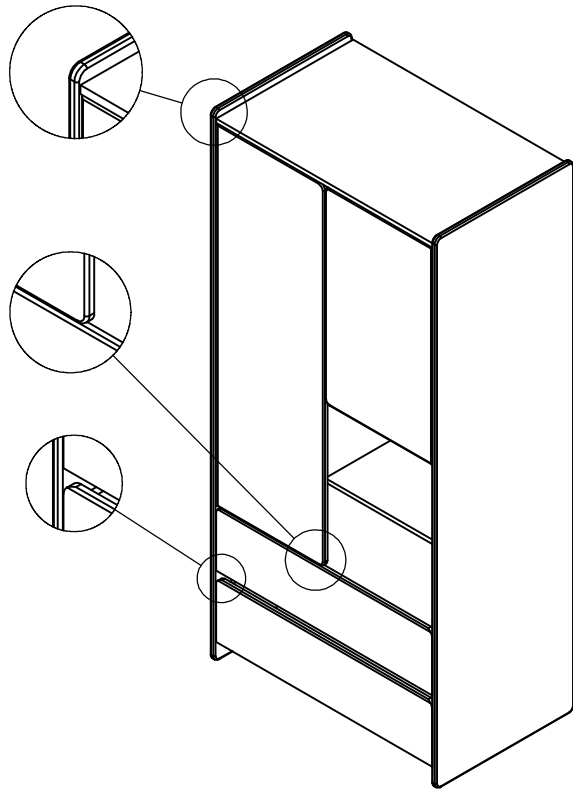

# KIDDY wardrobe

SATIN WHITE

PINE WOOD  
NATURAL

2 DOORS  
2 DRAWERS  
2 ALCOVES

WITH NATURAL  
PINE WOOD SHELF

KIKL2214

COPYRIGHT © 2018 VIPACK, ALL RIGHTS RESERVED

All contents on this document are protected by copyright & patents. Except as specifically permitted herein, no portion of the information on this document may be reproduced in any form, or by any means, without prior written permission from Vipack bvba. No parts of the designs and the products can be copied or transmitted. Product and drawings under Patent and Copyright

# KIDDY wardrobe - measurements

DRAWERS : METAL SLIDES  
DOORS : METAL HINGES

HANGING RAIL

All contents on this document are protected by copyright & patents. Except as specifically permitted herein, no portion of the information on this document may be reproduced in any form, or by any means, without prior written permission from Vipack bvba. No parts of the designs and the products can be copied or transmitted. Product and drawings under Patent and Copyright