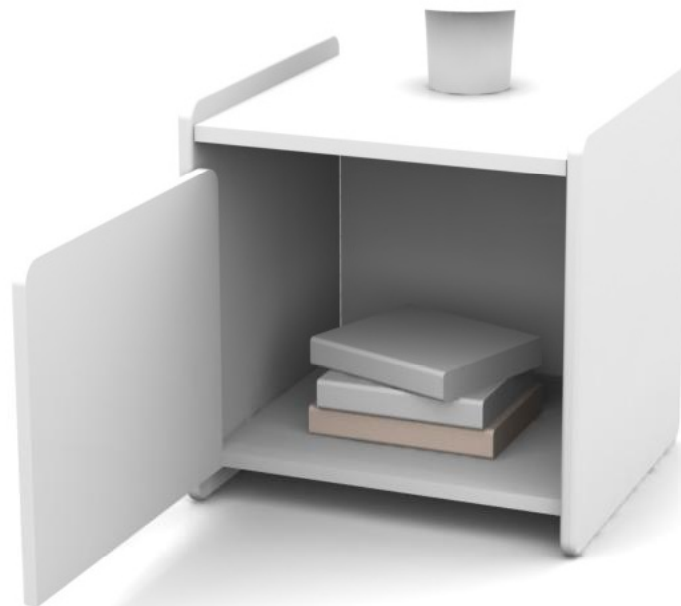

# Kiddy bed VIPACK

KIBE90 ..

# Kiddy bedside table VIPACK

1 DOOR

KINA12..

COPYRIGHT © 2018 VIPACK, ALL RIGHTS RESERVED

All contents on this document are protected by copyright & patents. Except as specifically permitted herein, no portion of the information on this document may be reproduced in any form, or by any means, without prior written permission from Vipack bvba. No parts of the designs and the products can be copied or transmitted. Product and drawings under Patent and Copyright

# KIDDY wardrobe

SATIN WHITE

PINE WOOD  
NATURAL

2 DOORS  
2 DRAWERS  
2 ALCOVES

WITH NATURAL  
PINE WOOD SHELF

KIKL2214

COPYRIGHT © 2018 VIPACK, ALL RIGHTS RESERVED

All contents on this document are protected by copyright & patents. Except as specifically permitted herein, no portion of the information on this document may be reproduced in any form, or by any means, without prior written permission from Vipack bvba. No parts of the designs and the products can be copied or transmitted. Product and drawings under Patent and Copyright

# KIDDY wardrobe - measurements

DRAWERS : METAL SLIDES  
DOORS : METAL HINGES

HANGING RAIL

All contents on this document are protected by copyright & patents. Except as specifically permitted herein, no portion of the information on this document may be reproduced in any form, or by any means, without prior written permission from Vipack bvba. No parts of the designs and the products can be copied or transmitted. Product and drawings under Patent and Copyright