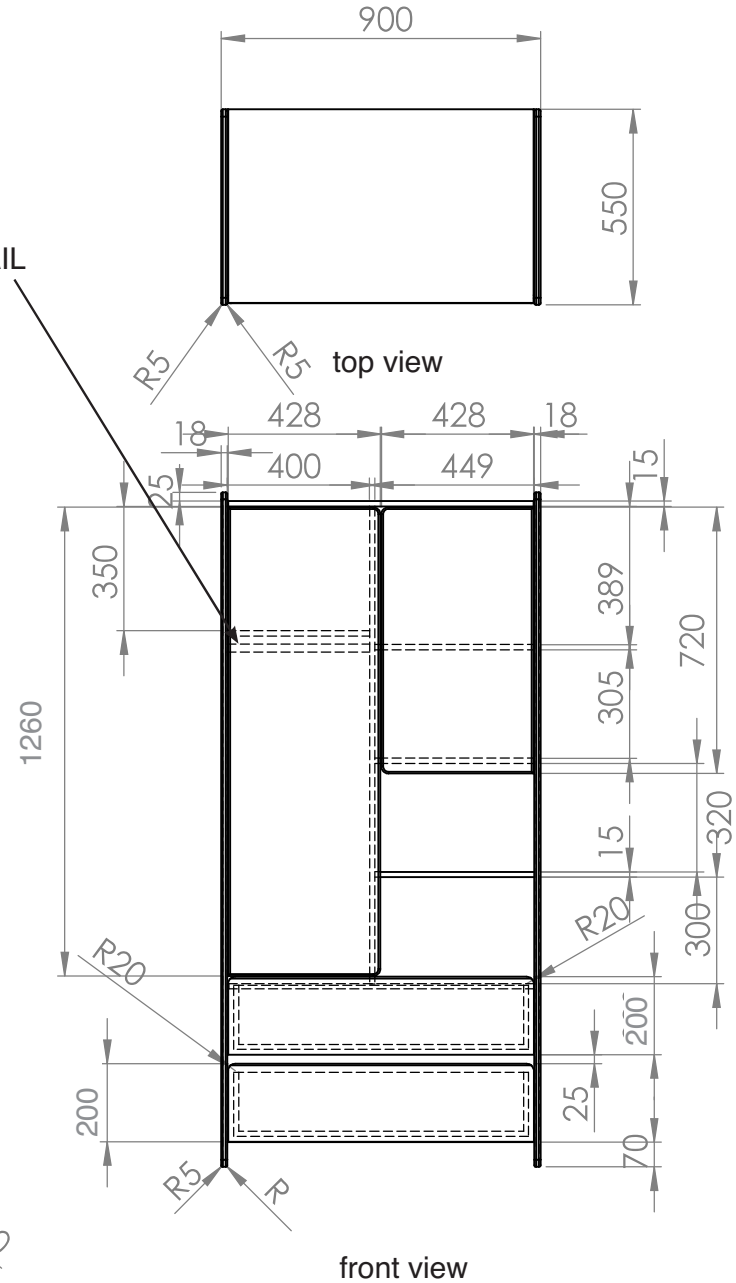

# KIDDY wardrobe

SATIN WHITE

PINE WOOD  
NATURAL

2 DOORS  
2 DRAWERS  
2 ALCOVES

WITH NATURAL  
PINE WOOD SHELF

KIKL2214

COPYRIGHT © 2018 VIPACK, ALL RIGHTS RESERVED

All contents on this document are protected by copyright & patents. Except as specifically permitted herein, no portion of the information on this document may be reproduced in any form, or by any means, without prior written permission from Vipack bvba. No parts of the designs and the products can be copied or transmitted. Product and drawings under Patent and Copyright

# KIDDY wardrobe - measurements

DRAWERS : METAL SLIDES  
DOORS : METAL HINGES

HANGING RAIL

All contents on this document are protected by copyright & patents. Except as specifically permitted herein, no portion of the information on this document may be reproduced in any form, or by any means, without prior written permission from Vipack bvba. No parts of the designs and the products can be copied or transmitted. Product and drawings under Patent and Copyright