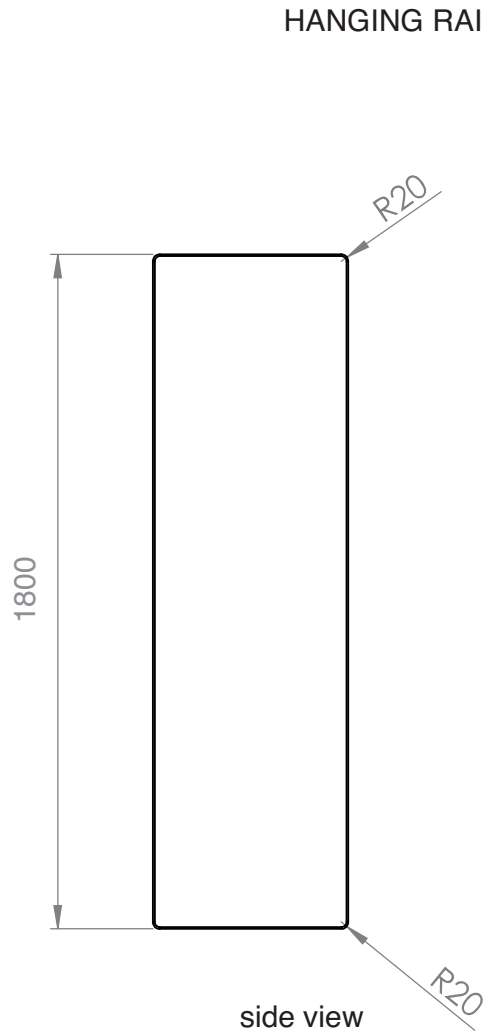

# KIDDY wardrobe

SATIN WHITE

PINE WOOD  
NATURAL

2 DOORS  
2 DRAWERS  
2 ALCOVES

WITH NATURAL  
PINE WOOD SHELF

KIKL2214

COPYRIGHT © 2018 VIPACK, ALL RIGHTS RESERVED

All contents on this document are protected by copyright & patents. Except as specifically permitted herein, no portion of the information on this document may be reproduced in any form, or by any means, without prior written permission from Vipack bvba. No parts of the designs and the products can be copied or transmitted. Product and drawings under Patent and Copyright

# KIDDY wardrobe - measurements

DRAWERS : METAL SLIDES  
DOORS : METAL HINGES

HANGING RAIL

All contents on this document are protected by copyright & patents. Except as specifically permitted herein, no portion of the information on this document may be reproduced in any form, or by any means, without prior written permission from Vipack bvba. No parts of the designs and the products can be copied or transmitted. Product and drawings under Patent and Copyright