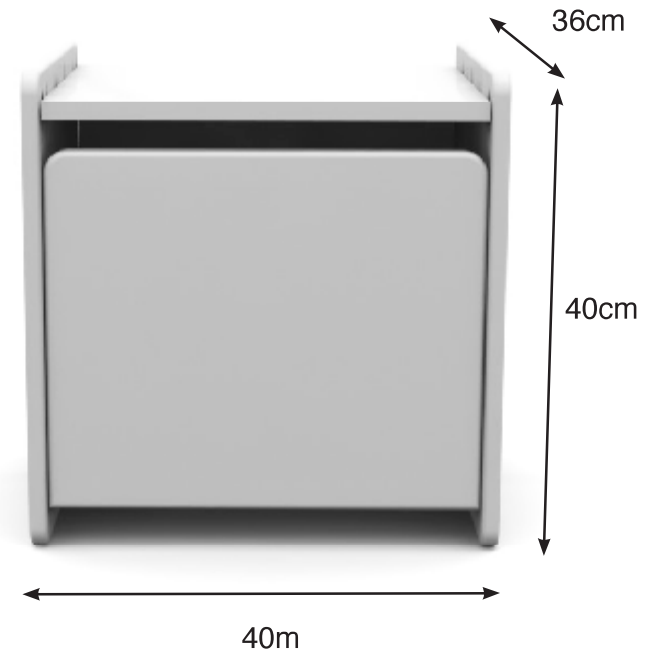

# Kiddy bedside table VIPACK

1 DOOR

KINA12..

COPYRIGHT © 2018 VIPACK, ALL RIGHTS RESERVED

All contents on this document are protected by copyright & patents. Except as specifically permitted herein, no portion of the information on this document may be reproduced in any form, or by any means, without prior written permission from Vipack bvba. No parts of the designs and the products can be copied or transmitted. Product and drawings under Patent and Copyright

# KIDDY wardrobe

SATIN WHITE

PINE WOOD  
NATURAL

2 DOORS  
2 DRAWERS  
2 ALCOVES

WITH NATURAL  
PINE WOOD SHELF

KIKL2214

COPYRIGHT © 2018 VIPACK, ALL RIGHTS RESERVED

All contents on this document are protected by copyright & patents. Except as specifically permitted herein, no portion of the information on this document may be reproduced in any form, or by any means, without prior written permission from Vipack bvba. No parts of the designs and the products can be copied or transmitted. Product and drawings under Patent and Copyright