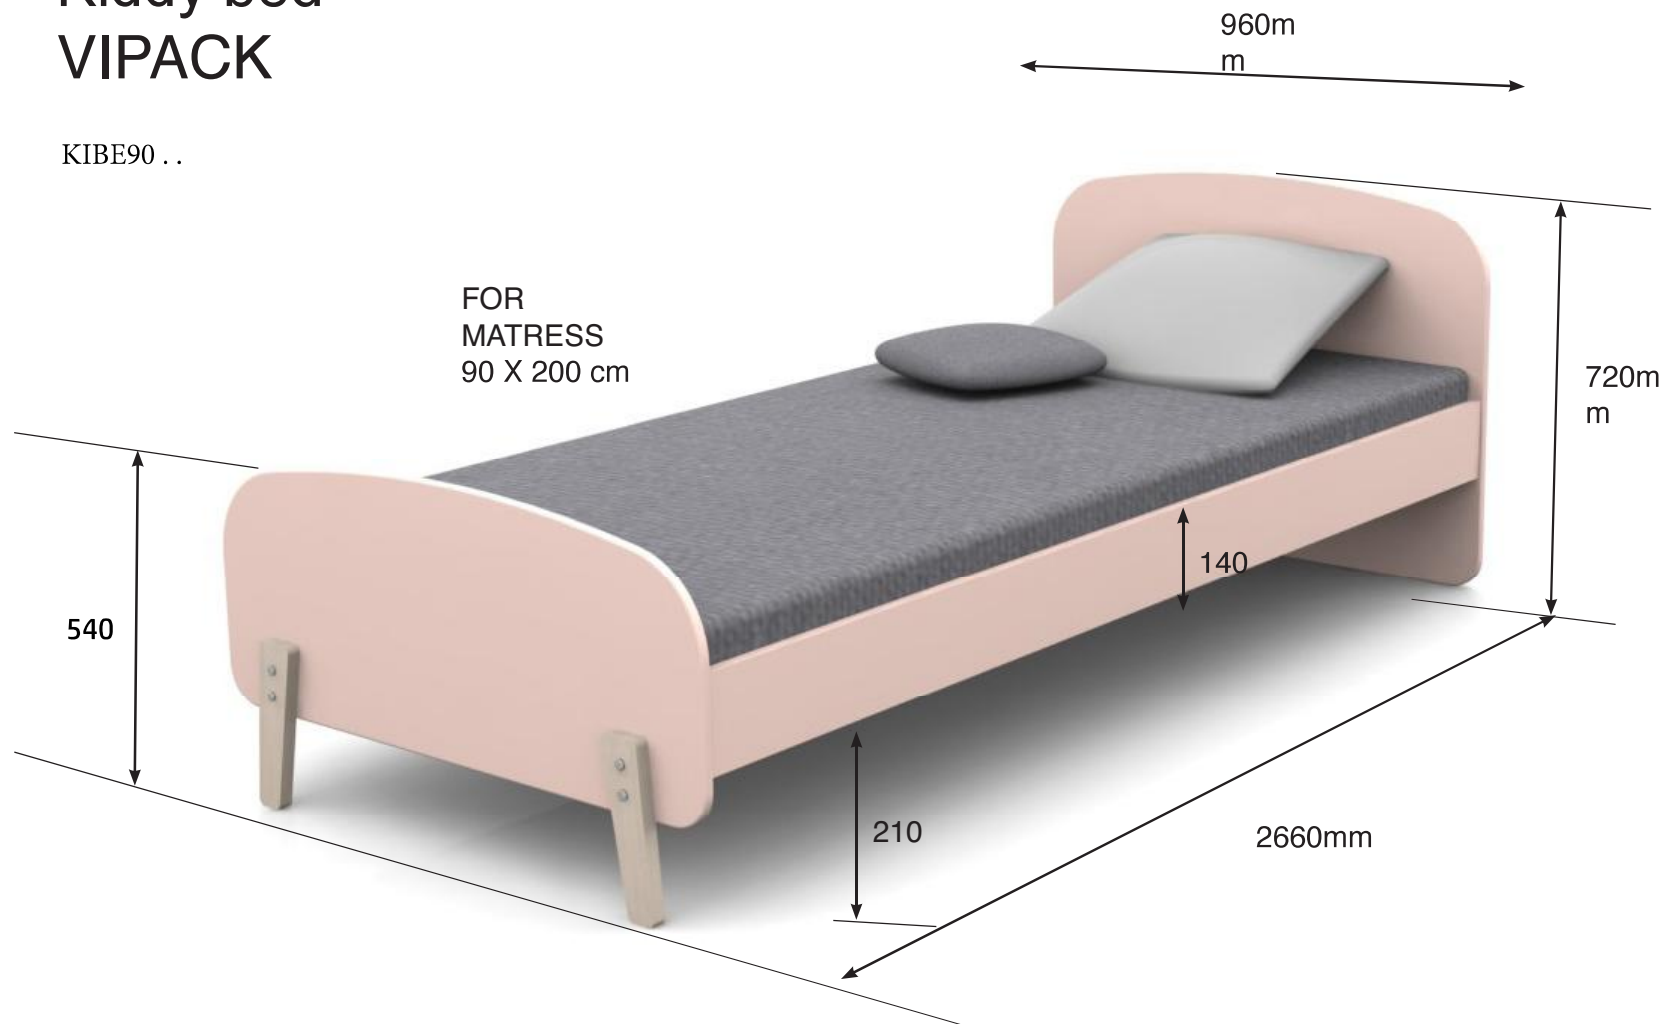

# Kiddy bed VIPACK

KIBE90 ..

# Kiddy bedside table VIPACK

1 DOOR

KINA12..

COPYRIGHT © 2018 VIPACK, ALL RIGHTS RESERVED

All contents on this document are protected by copyright & patents. Except as specifically permitted herein, no portion of the information on this document may be reproduced in any form, or by any means, without prior written permission from Vipack bvba. No parts of the designs and the products can be copied or transmitted. Product and drawings under Patent and Copyright

# KIDDY wardrobe

SATIN WHITE

PINE WOOD  
NATURAL

2 DOORS  
2 DRAWERS  
2 ALCOVES

WITH NATURAL  
PINE WOOD SHELF

KIKL2214

COPYRIGHT © 2018 VIPACK, ALL RIGHTS RESERVED

All contents on this document are protected by copyright & patents. Except as specifically permitted herein, no portion of the information on this document may be reproduced in any form, or by any means, without prior written permission from Vipack bvba. No parts of the designs and the products can be copied or transmitted. Product and drawings under Patent and Copyright