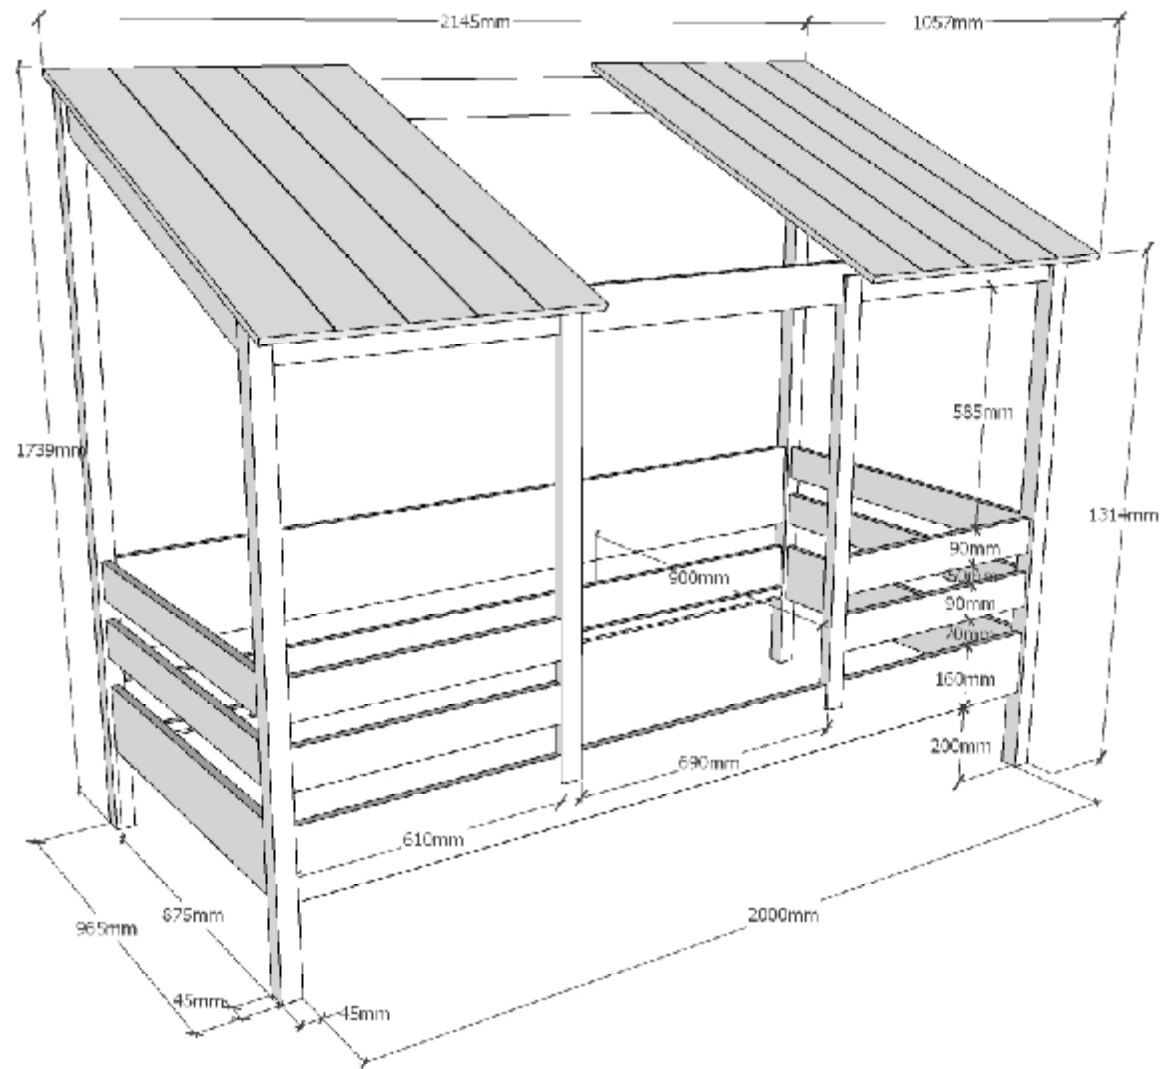

SOLID PINE WOOD  
WHITE LACQUERED

MDF ROOF  
WHITE LACQUERED

HOUSE BED L:2145mm H:1739mm D:1057mm  
innersize 900x2000mm

MODEL : HB900914

## Fun 10

Adapts to the body providing a good night's sleep

foam core

anti-mite

antiallergenic

reversible

vacuum rolled

2  
years