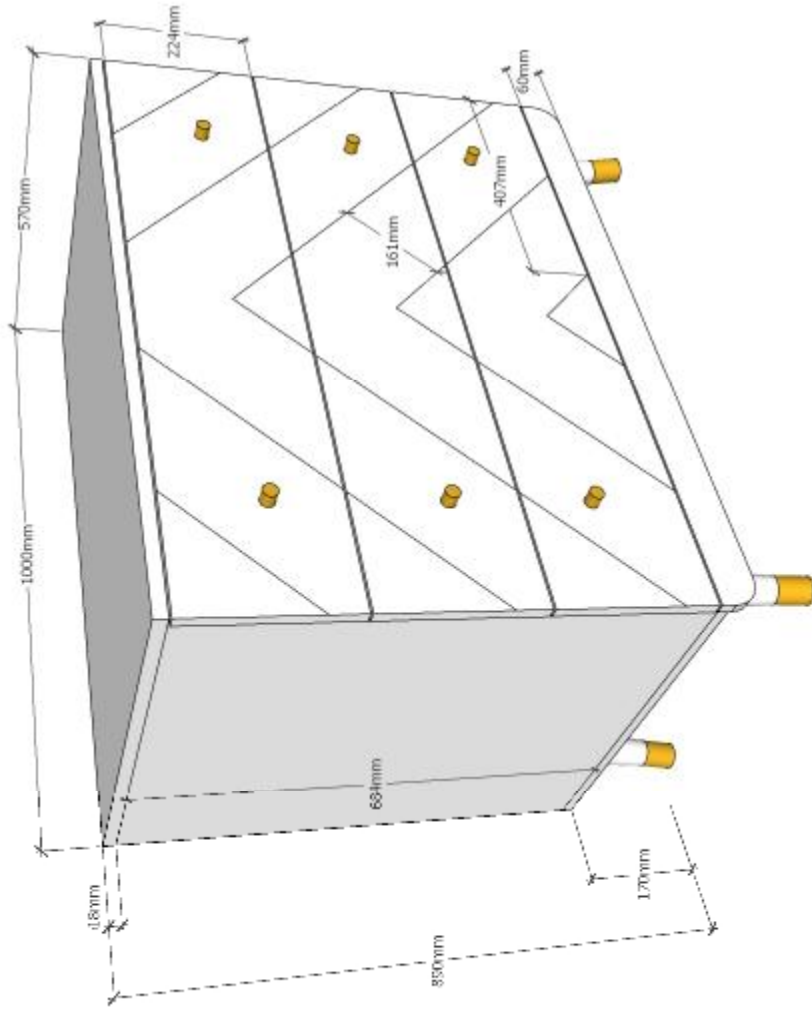

SLATBASE 16 slats 70x15

BILLY : BIBE90..

All contents on this document are protected by copyright & patents. Except as specifically permitted herein, no portion of the information on this document may be reproduced in any form, or by any means, without prior written permission from Vipack bvba. No parts of the designs and the products can be copied or transmitted. Product and drawings under Patent and Copyright.

COPYRIGHT © 2020 VIPACK, ALL RIGHTS RESERVED

VIPACK
FURNITURE

L:1000mm H:890mm D:570mm

MODEL: BILLY BIKO1214

DATE: 04/03/2020

All contents on this document are protected by copyright & patents. Except as specifically permitted herein, no portion of the information on this document may be reproduced in any form, or by any means, without prior written permission from Vipack bvba. No parts of the designs and the products can be copied or transmitted. Product and drawings under Patent and Copyright.

COPYRIGHT © 2020 VIPACK, ALL RIGHTS RESERVED

L:1000mm H:890mm D:570mm

MODEL: BILLY BIKO1214

DATE: 04/03/2020

All contents on this document are protected by copyright & patents. Except as specifically permitted herein, no portion of the information on this document may be reproduced in any form, or by any means, without prior written permission from Vipack bvba. No parts of the designs and the products can be copied or transmitted. Product and drawings under Patent and Copyright.