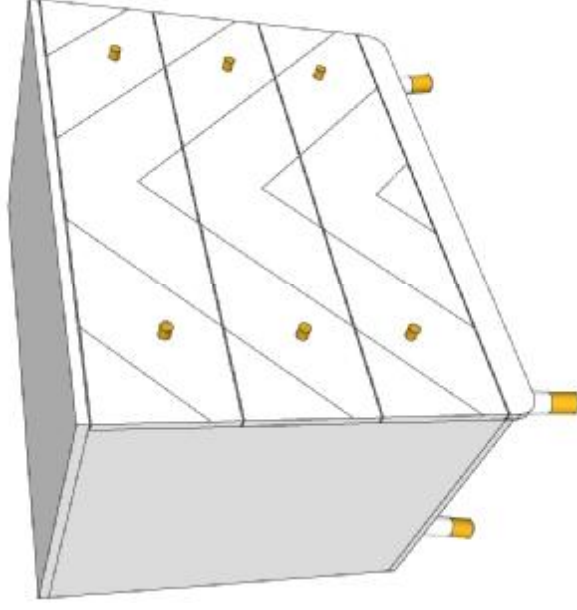

SLATBASE 16 slats 70x15

BILLY : BIBE90..

All contents on this document are protected by copyright & patents. Except as specifically permitted herein, no portion of the information on this document may be reproduced in any form, or by any means, without prior written permission from Vipack bvba. No parts of the designs and the products can be copied or transmitted. Product and drawings under Patent and Copyright.

COPYRIGHT © 2020 VIPACK, ALL RIGHTS RESERVED

VIPACK
FURNITURE

L:1000mm H:890mm D:570mm

MODEL: BILLY BIKO1214

DATE: 04/03/2020

All contents on this document are protected by copyright & patents. Except as specifically permitted herein, no portion of the information on this document may be reproduced in any form, or by any means, without prior written permission from Vipack bvba. No parts of the designs and the products can be copied or transmitted. Product and drawings under Patent and Copyright.

COPYRIGHT © 2020 VIPACK, ALL RIGHTS RESERVED

L:1000mm H:890mm D:570mm

MODEL: BILLY BIKO1214

DATE: 04/03/2020

All contents on this document are protected by copyright & patents. Except as specifically permitted herein, no portion of the information on this document may be reproduced in any form, or by any means, without prior written permission from Vipack bvba. No parts of the designs and the products can be copied or transmitted. Product and drawings under Patent and Copyright.