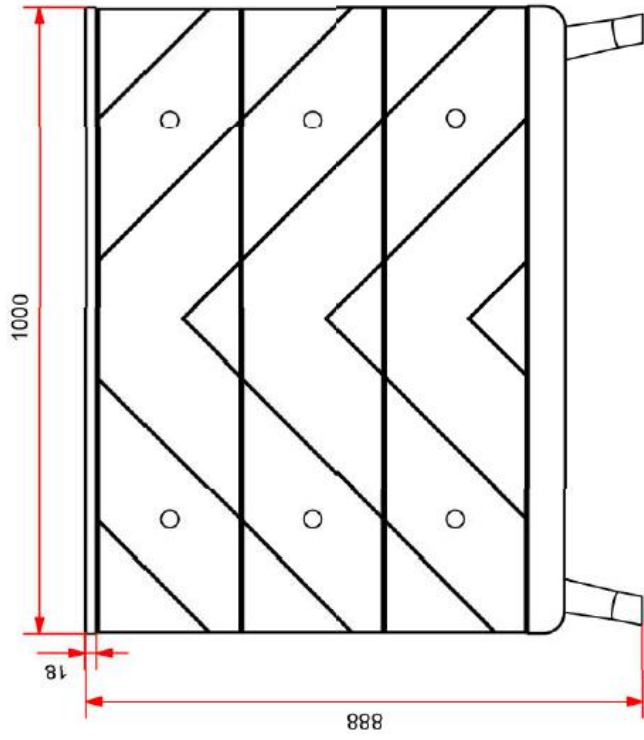

COPYRIGHT © 2020 VIPACK, ALL RIGHTS RESERVED

VIPACK
FURNITURE

L:1000mm H:890mm D:570mm

MODEL: BILLY BIKO1214

DATE: 04/03/2020

All contents on this document are protected by copyright & patents. Except as specifically permitted herein, no portion of the information on this document may be reproduced in any form, or by any means, without prior written permission from Vipack bvba. No parts of the designs and the products can be copied or transmitted. Product and drawings under Patent and Copyright.

COPYRIGHT © 2020 VIPACK, ALL RIGHTS RESERVED

L:1000mm H:890mm D:570mm

MODEL: BILLY BIKO1214

DATE: 04/03/2020

All contents on this document are protected by copyright & patents. Except as specifically permitted herein, no portion of the information on this document may be reproduced in any form, or by any means, without prior written permission from Vipack bvba. No parts of the designs and the products can be copied or transmitted. Product and drawings under Patent and Copyright.