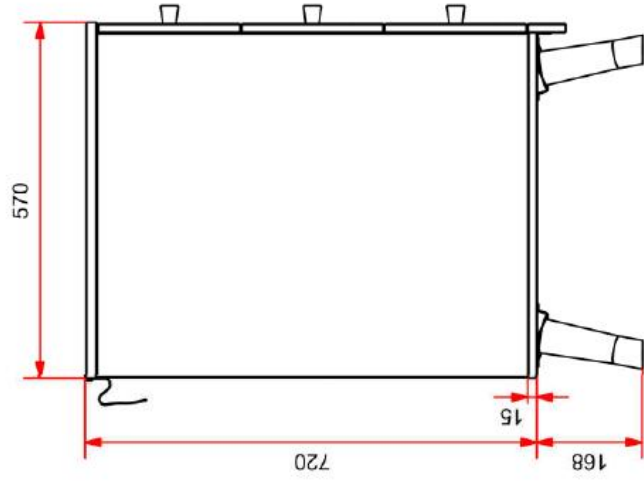

COPYRIGHT © 2020 VIPACK, ALL RIGHTS RESERVED

VIPACK
FURNITURE

L:1000mm H:890mm D:570mm

MODEL: BILLY BIKO1214

DATE: 04/03/2020

All contents on this document are protected by copyright & patents. Except as specifically permitted herein, no portion of the information on this document may be reproduced in any form, or by any means, without prior written permission from Vipack bvba. No parts of the designs and the products can be copied or transmitted. Product and drawings under Patent and Copyright.

COPYRIGHT © 2020 VIPACK, ALL RIGHTS RESERVED

L:1000mm H:890mm D:570mm

MODEL: BILLY BIKO1214

DATE: 04/03/2020

All contents on this document are protected by copyright & patents. Except as specifically permitted herein, no portion of the information on this document may be reproduced in any form, or by any means, without prior written permission from Vipack bvba. No parts of the designs and the products can be copied or transmitted. Product and drawings under Patent and Copyright.