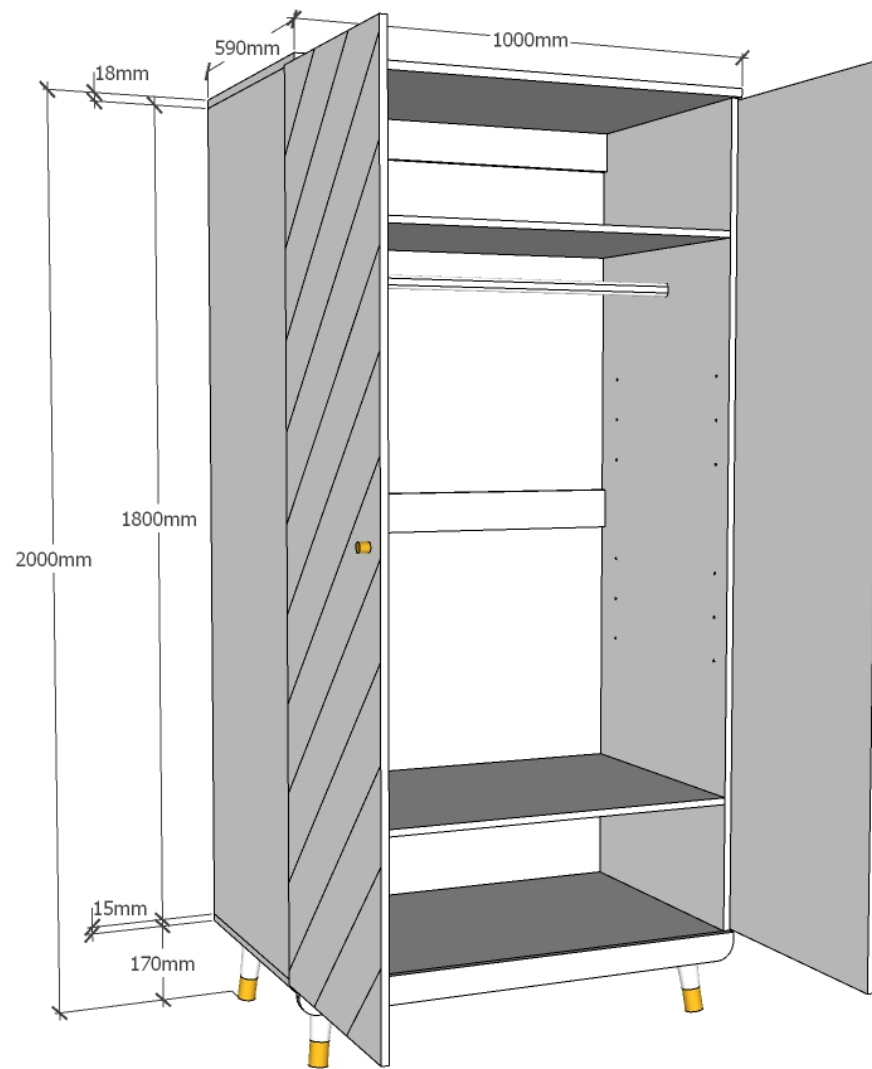

L:1000mm H:2000mm D:590mm

MODEL BILLY : BIKL1214

DATE : 25/02/2020

COPYRIGHT © 2020 VIPACK, ALL RIGHTS RESERVED

All contents on this document are protected by copyright & patents. Except as specifically permitted herein, no portion of the information on this document may be reproduced in any form, or by any means, without prior written permission from Vipack bvba. No parts of the designs and the products can be copied or transmitted. Product and drawings under Patent and Copyright.

 **VIPACK**
FURNITURE