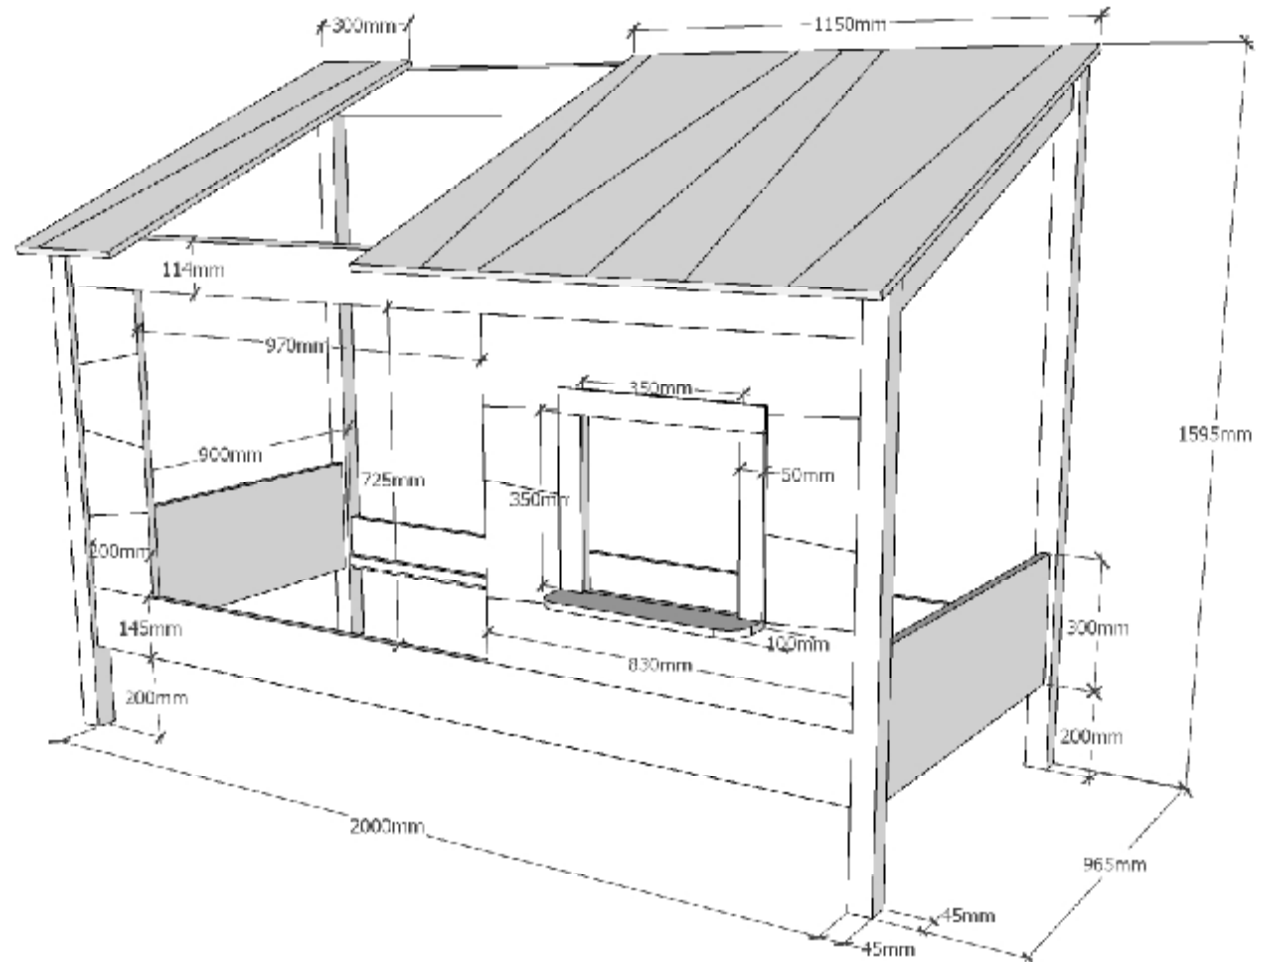

SOLID PINE WOOD+MDF

HOUSE BED L:2140mm H:1590mm D:1060mm
INNER SIZE 2000mmx900mm

MODEL : HB902614

FUN 10

Fun 10

Adapts to the body providing a good night's sleep

foam core

anti-mite

antiallergenic

reversible

vacuum rolled

2

years

garanty

Caractéristiques:

Damasc fabric 59% Pes and 41% PP
200gr/m2 Hypoallergenique Fiber
7cm Foam 20kg/m3

body adaptation

soft

semi-firm

firm

sleeping comfort

soft

semi-firm

firm