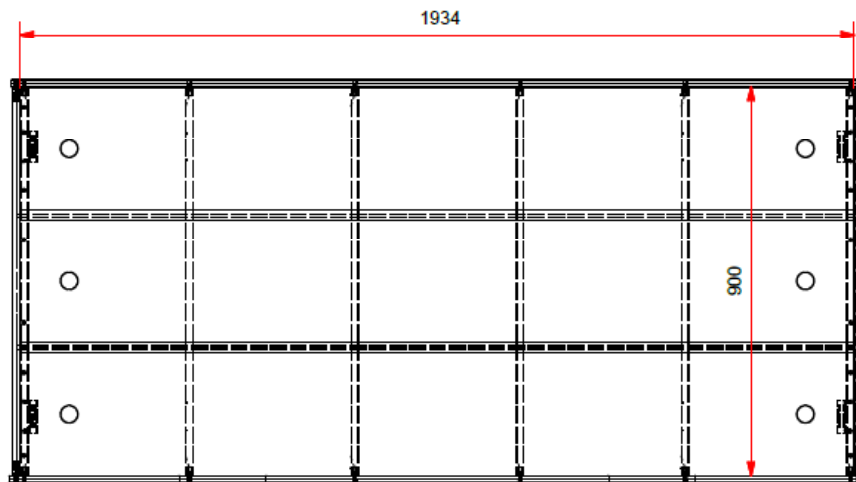

L: 2112mm H: 680mm D: 978mm INNERSIZE 2000x900mm

MODEL FRITZ FZKB90..

DATE : 13/12/2021

COPYRIGHT © 2021 VIPACK, ALL RIGHTS RESERVED

All contents on this document are protected by copyright & patents. Except as specifically permitted herein, no portion of the information on this document may be reproduced in any form, or by any means, without prior written permission from Vipack bvba. No parts of the designs and the products can be copied or transmitted. Product and drawings under Patent and Copyright.

L: 1985mm H: 182mm D: 936mm INNERSIZE 1934x900mm

MODEL FRITZ: FZRB90

DATE : 13/12/2021