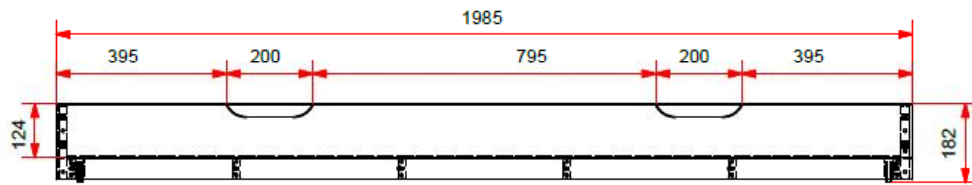

L: 2112mm H: 680mm D: 978mm INNERSIZE 2000x900mm

MODEL FRITZ FZKB90..

DATE : 13/12/2021

COPYRIGHT © 2021 VIPACK, ALL RIGHTS RESERVED

All contents on this document are protected by copyright & patents. Except as specifically permitted herein, no portion of the information on this document may be reproduced in any form, or by any means, without prior written permission from Vipack bvba. No parts of the designs and the products can be copied or transmitted. Product and drawings under Patent and Copyright.

L: 1985mm H: 182mm D: 936mm INNERSIZE 1934x900mm

MODEL FRITZ: FZRB90

DATE : 13/12/2021