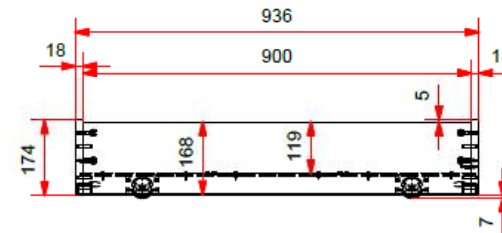

L: 2112mm H: 680mm D: 978mm INNERSIZE 2000x900mm

MODEL FRITZ FZKB90..

DATE : 13/12/2021

COPYRIGHT © 2021 VIPACK, ALL RIGHTS RESERVED

All contents on this document are protected by copyright & patents. Except as specifically permitted herein, no portion of the information on this document may be reproduced in any form, or by any means, without prior written permission from Vipack bvba. No parts of the designs and the products can be copied or transmitted. Product and drawings under Patent and Copyright.

L: 1985mm H: 182mm D: 936mm INNERSIZE 1934x900mm

MODEL FRITZ: FZRB90

DATE : 13/12/2021