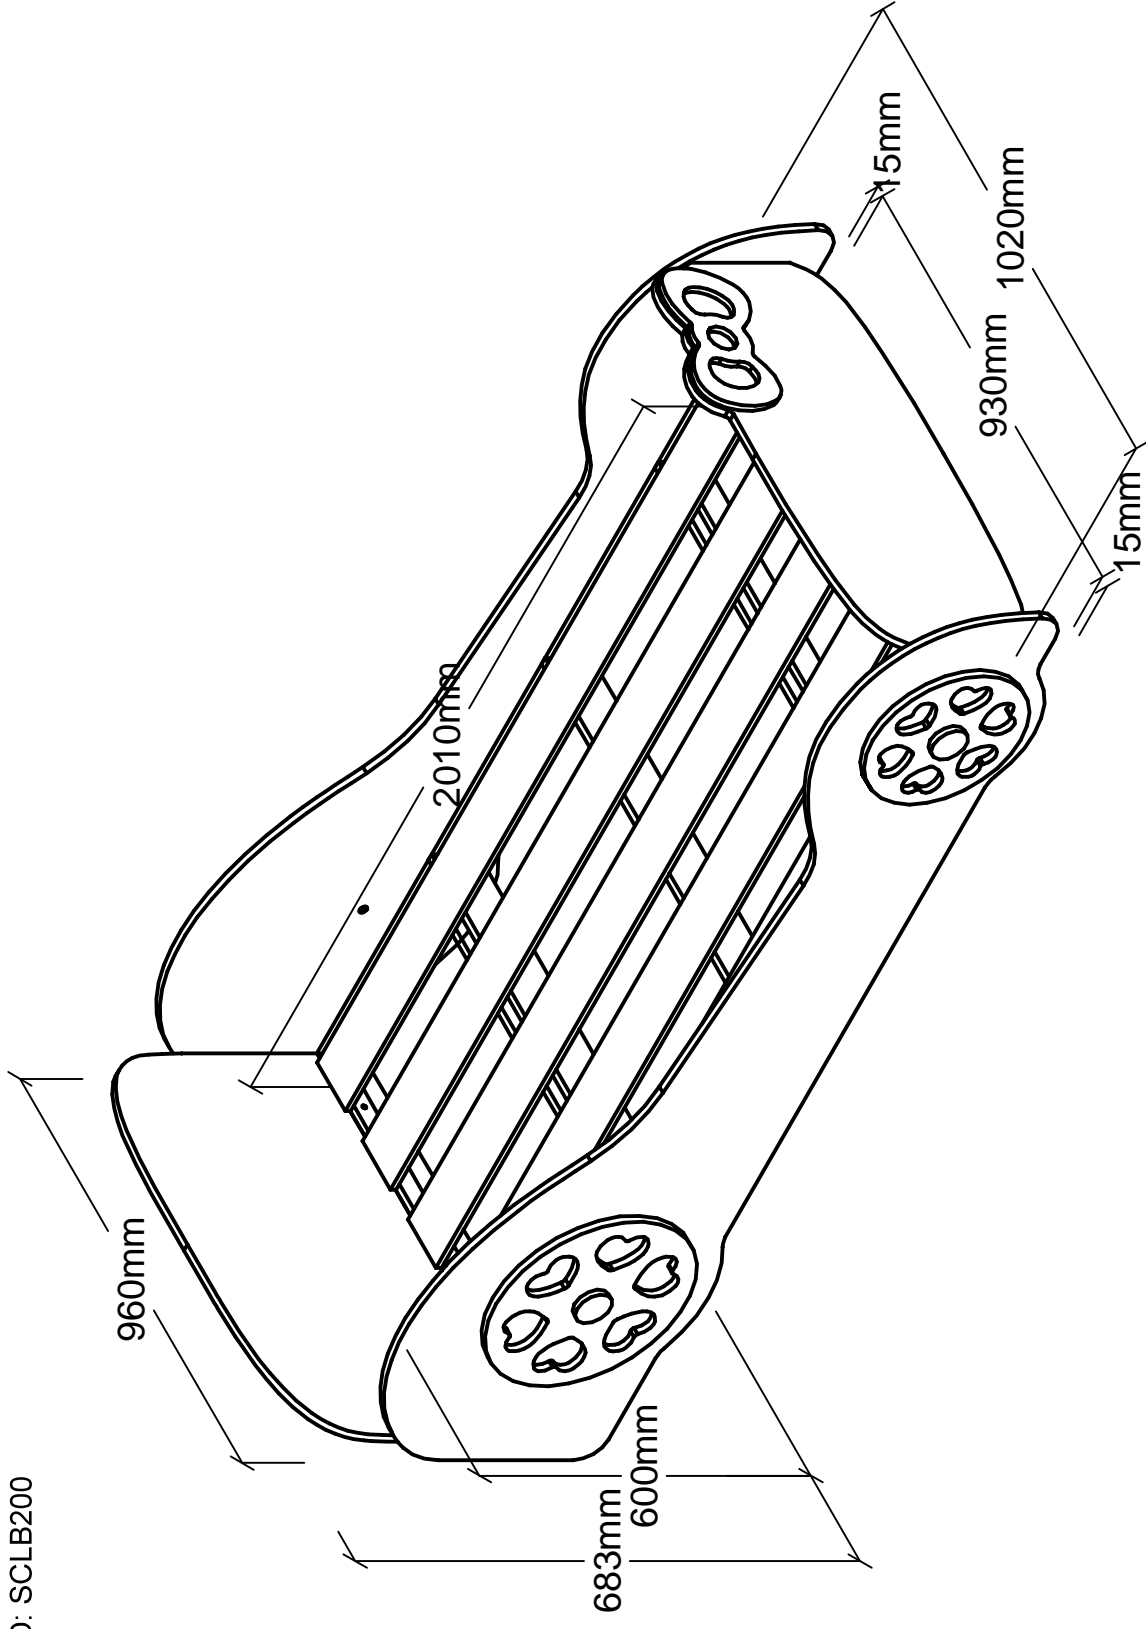

MODEL LOVE BED: SCLB200

W: 2130mm H: 683mm D: 1014mm

All contents on this document are protected by copyright & patents. Except as specifically permitted herein, no portion of the information on this document may be reproduced in any form, or by any means, without prior written permission from Vipack.bvba. No parts of the designs and the products can be copied or transmitted. Product and drawings under Patent and Copyright.

COPYRIGHT © 2021 VIPACK, ALL RIGHTS RESERVED

MA-BASIC 10X90X200CM

Fun 10

Adapts to the body providing a good night's sleep

foam core

anti-mite

antiallergenic

reversible

vacuum rolled

2
years

garanty

Caractéristiques:

Damasc fabric 59% Pes and 41% PP
200gr/m2 Hypoallergenique Fiber
7cm Foam 20kg/m3

body adaptation

soft

semi-firm