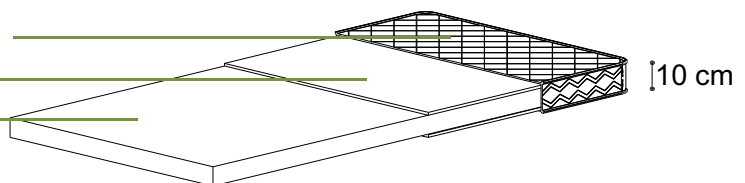

Caractéristiques:

Damasc fabric 59% Pes and 41% PP
200gr/m2 Hypoallergenique Fiber
7cm Foam 20kg/m3

body adaptation

soft

semi-firm

firm

sleeping comfort

soft

semi-firm

firm