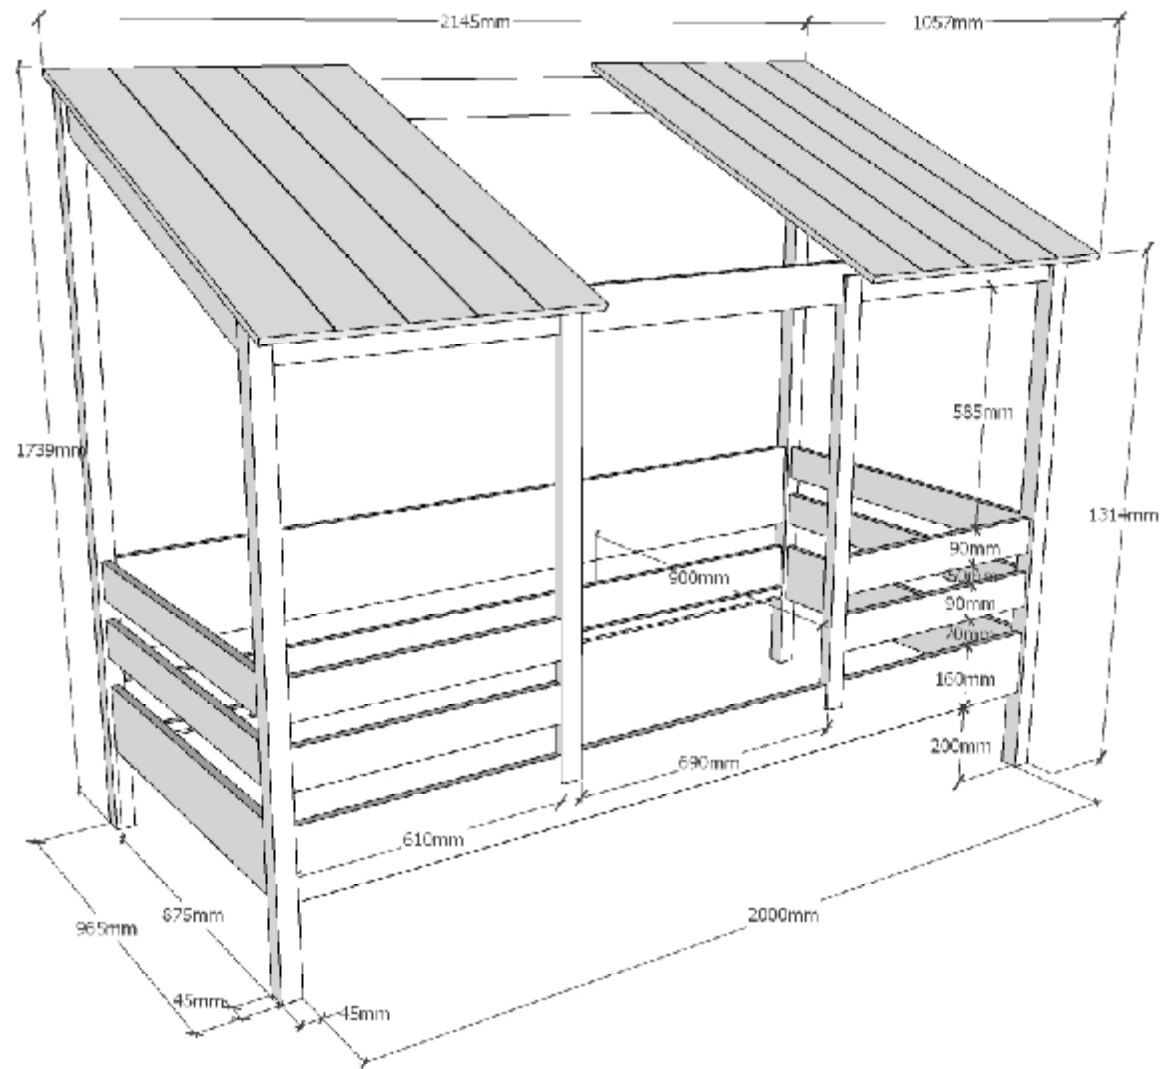

SOLID PINE WOOD  
WHITE LACQUERED

MDF ROOF  
WHITE LACQUERED

HOUSE BED L:2145mm H:1739mm D:1057mm  
innersize 900x2000mm

MODEL : HB900914

DRAWER BED L:1985mm H:190mm D:940mm

MODEL : HBRB9014