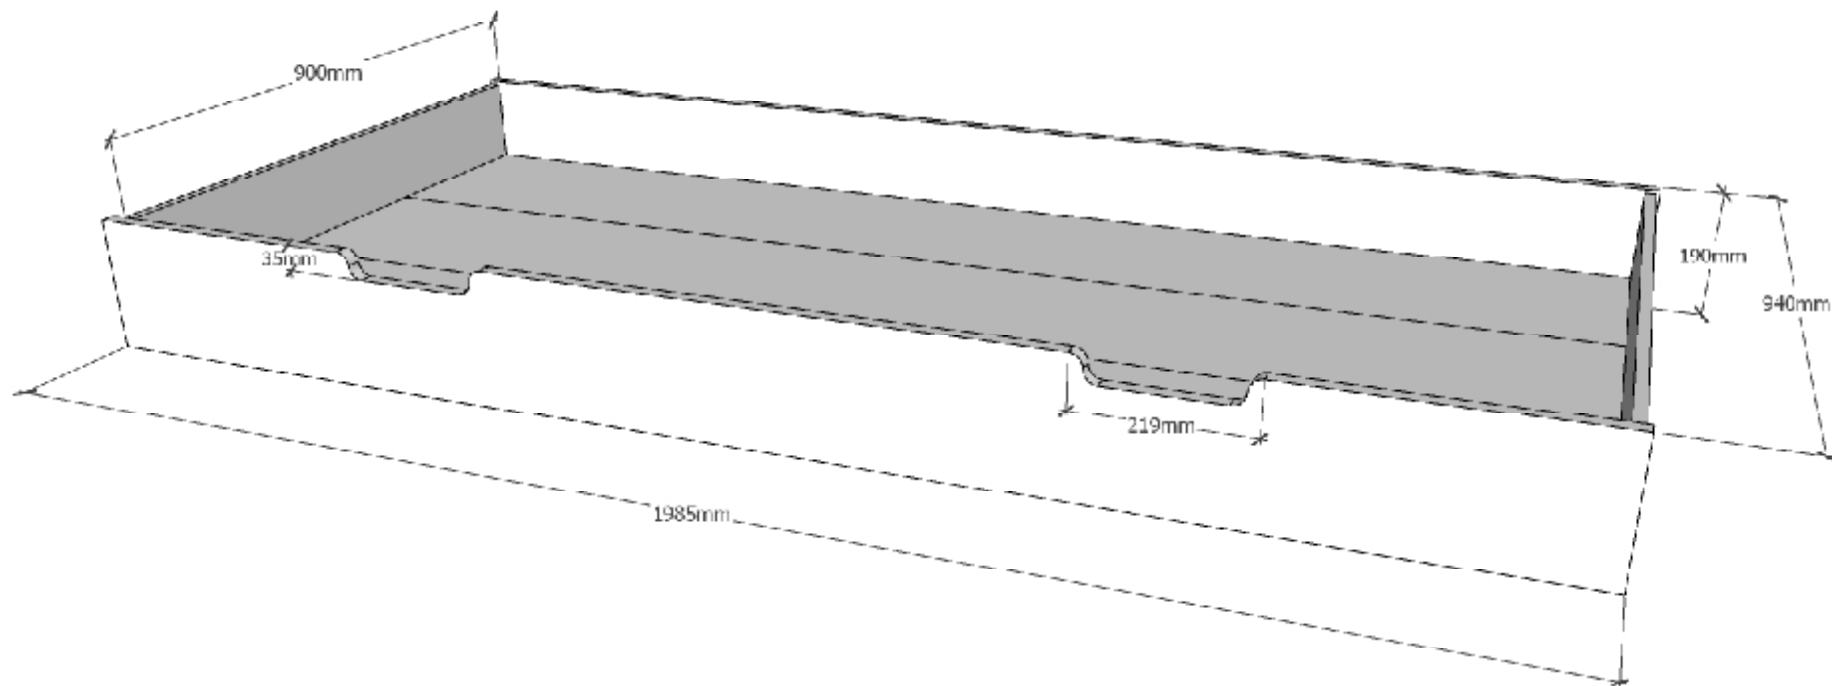

SOLID PINE WOOD  
WHITE LACQUERED

MDF ROOF  
WHITE LACQUERED

HOUSE BED L:2145mm H:1739mm D:1057mm  
innersize 900x2000mm

MODEL : HB900914

DRAWER BED L:1985mm H:190mm D:940mm

MODEL : HBRB9014