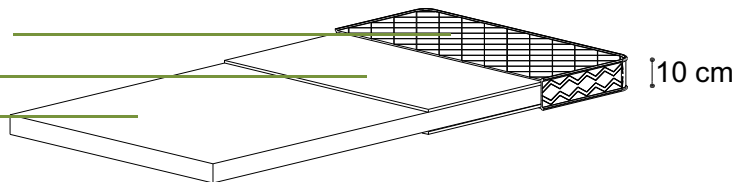

L:2100mm H:1700mm D:970mm innersize 900x2000mm

17 slats 60x12 mm plywood

DALLAS : DAZH90..

FUN 10

Fun 10

Adapts to the body providing a good night's sleep

foam core

anti-mite

antiallergenic

reversible

vacuum rolled

2
years

garanty

Caractéristiques:

Damasc fabric 59% Pes and 41% PP
200gr/m2 Hypoallergenique Fiber
7cm Foam 20kg/m3

body adaptation