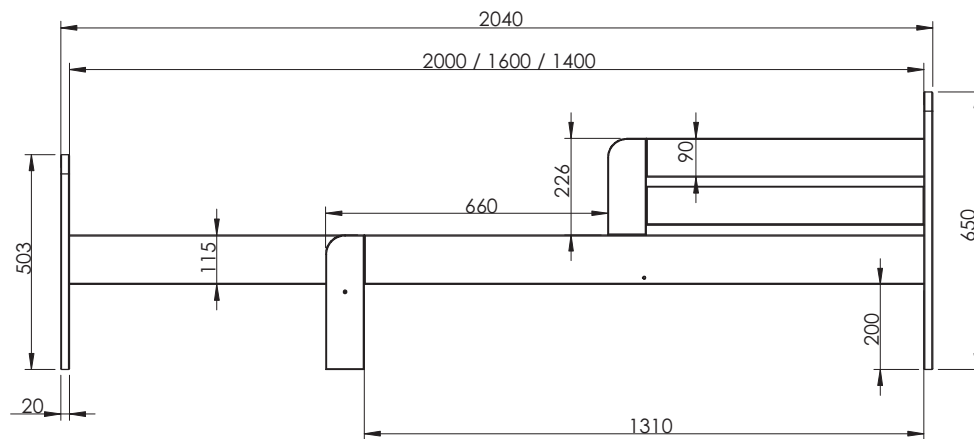

JPRBE90

Vipack divided

The mattress that grows with your infant

60x90cm + 140x90cm = 200x90cm

foam core

anti-mite

antiallergenic

zips

reversible

vacuum rolled

2
years

garanty

Caractéristiques:

Damasc fabric 59% Pes and 41% PP

80gr/m2 Hypoallergénique Fiber

10mm Comfort Foam pad