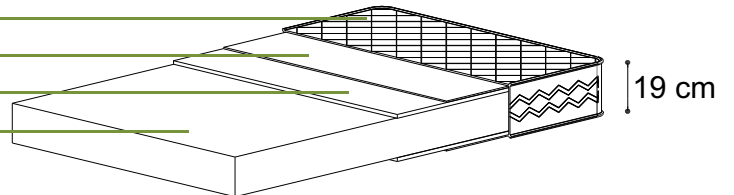

JPRBE90

Vipack divided

The mattress that grows with your infant

60x90cm + 140x90cm = 200x90cm

foam core

anti-mite

antiallergenic

zips

reversible

vacuum rolled

2
years

garanty

Caractéristiques:

Damasc fabric 59% Pes and 41% PP

80gr/m2 Hypoallergénique Fiber

10mm Comfort Foam pad

13cm Foam 26kg/m3

body adaptation

soft

semi-firm

firm

sleeping comfort

soft

semi-firm