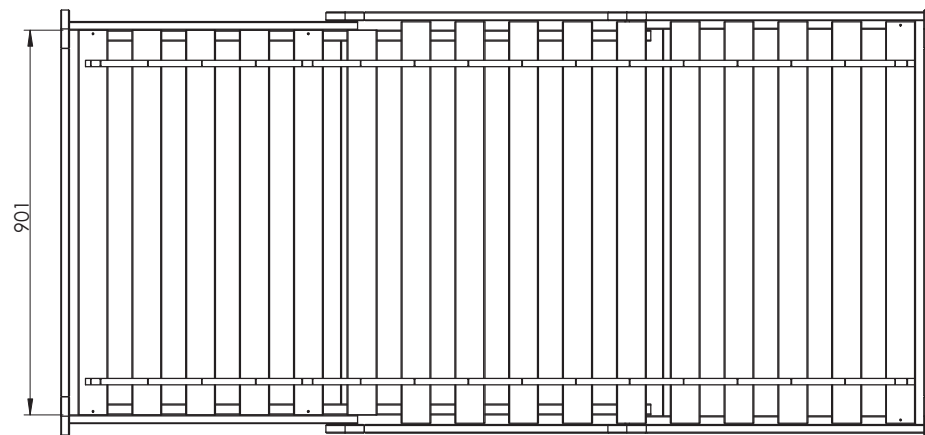

JPRBE90

Vipack divided

The mattress that grows with your infant

60x90cm + 140x90cm = 200x90cm

foam core

anti-mite

antiallergenic

zips

reversible

vacuum rolled

2
years

garanty

Caractéristiques:

Damasc fabric 59% Pes and 41% PP

80gr/m2 Hypoallergénique Fiber

10mm Comfort Foam pad

13cm Foam 26kg/m3

body adaptation

soft

semi-firm

firm

sleeping comfort

soft

semi-firm