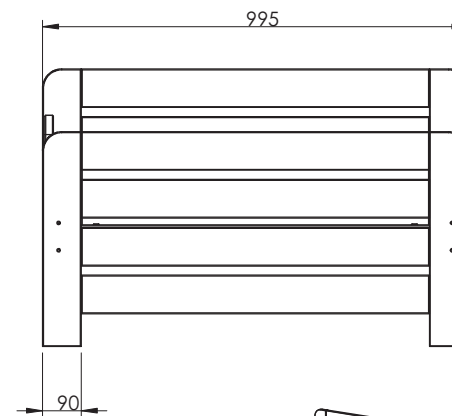

JPRBE90

Vipack divided

The mattress that grows with your infant

60x90cm + 140x90cm = 200x90cm

foam core

anti-mite

antiallergenic

zips

reversible

vacuum rolled

2
years

garanty

Caractéristiques:

Damasc fabric 59% Pes and 41% PP

80gr/m2 Hypoallergénique Fiber

10mm Comfort Foam pad

13cm Foam 26kg/m3

body adaptation

soft

semi-firm

firm

sleeping comfort

soft

semi-firm