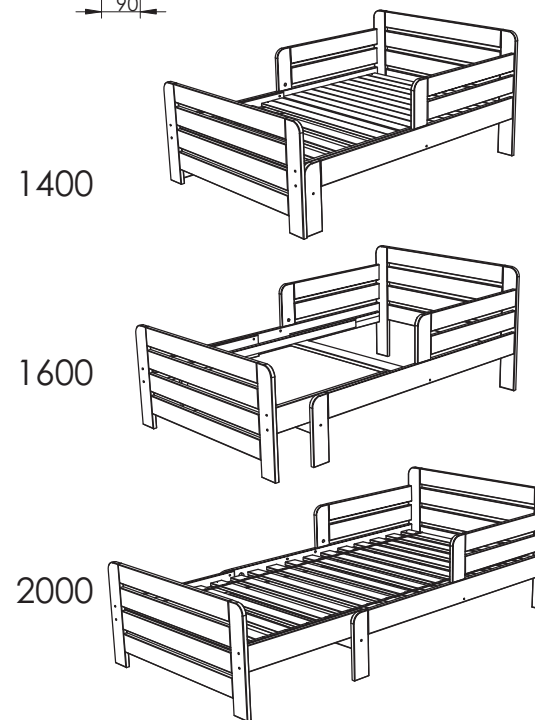

JPRBE90

Vipack divided

The mattress that grows with your infant

60x90cm + 140x90cm = 200x90cm

foam core

anti-mite

antiallergenic

zips

reversible

vacuum rolled

2
years

garanty

Caractéristiques:

Damasc fabric 59% Pes and 41% PP

80gr/m2 Hypoallergénique Fiber

10mm Comfort Foam pad

13cm Foam 26kg/m3

body adaptation

soft

semi-firm

firm

sleeping comfort

soft

semi-firm