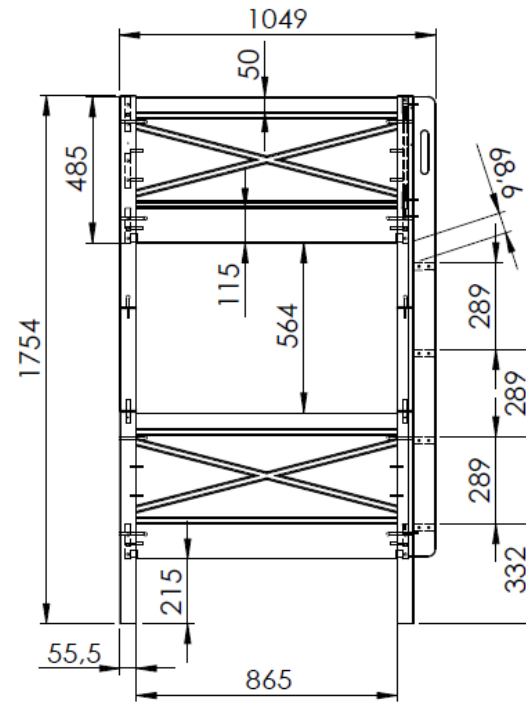

# STSB9414

max. mattress 900x2000x277mm

Model: SCOTT STSB9414	Discription: BUNK BED	Page: 1/1
Dimensions(mm): 2076x1754x1049	Material: PINE	Date: 21/10/2022
All contents on this document are protected by copyright & patents. Except as specifically permitted herein, no portion of the information on this document may be reproduced in any form, or by any means, without prior written permission from Vipack bvba. No parts of the designs and the products can be copied or transmitted. Product and drawings under Patent and Copyright.		COPYRIGHT © 2022 VIPACK, ALL RIGHTS RESERVED
		VIPACK FURNITURE