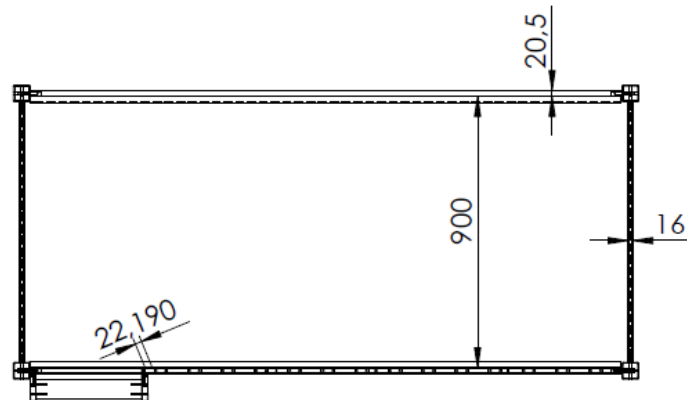

# STSB9414

max. mattress 900x2000x277mm

Model: SCOTT STSB9414	Discription: BUNK BED	Page: 1/1
Dimensions(mm): 2076x1754x1049	Material: PINE	Date: 21/10/2022
All contents on this document are protected by copyright & patents. Except as specifically permitted herein, no portion of the information on this document may be reproduced in any form, or by any means, without prior written permission from Vipack bvba. No parts of the designs and the products can be copied or transmitted. Product and drawings under Patent and Copyright.		COPYRIGHT © 2022 VIPACK, ALL RIGHTS RESERVED
		VIPACK FURNITURE