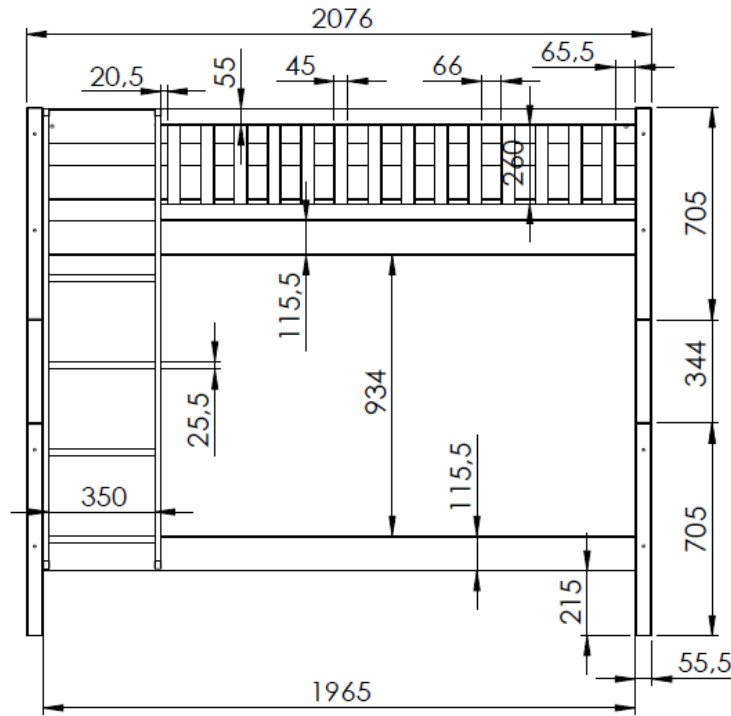

# STSB9414

max. mattress 900x2000x277mm

Model: SCOTT STSB9414	Discription: BUNK BED	Page: 1/1
Dimensions(mm): 2076x1754x1049	Material: PINE	Date: 21/10/2022
All contents on this document are protected by copyright & patents. Except as specifically permitted herein, no portion of the information on this document may be reproduced in any form, or by any means, without prior written permission from Vipack bvba. No parts of the designs and the products can be copied or transmitted. Product and drawings under Patent and Copyright.		COPYRIGHT © 2022 VIPACK, ALL RIGHTS RESERVED
		VIPACK FURNITURE