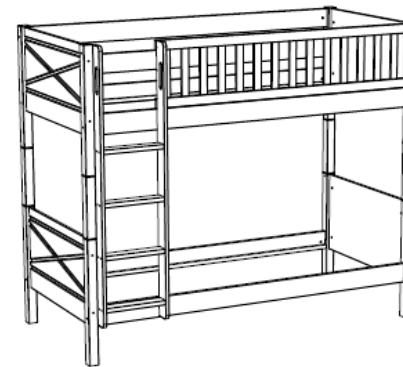

# STSB9414

max. mattress 900x2000x277mm

Model: SCOTT STSB9414	Discription: BUNK BED	Page: 1/1
Dimensions(mm): 2076x1754x1049	Material: PINE	Date: 21/10/2022
All contents on this document are protected by copyright & patents. Except as specifically permitted herein, no portion of the information on this document may be reproduced in any form, or by any means, without prior written permission from Vipack bvba. No parts of the designs and the products can be copied or transmitted. Product and drawings under Patent and Copyright.		COPYRIGHT © 2022 VIPACK, ALL RIGHTS RESERVED
		VIPACK FURNITURE