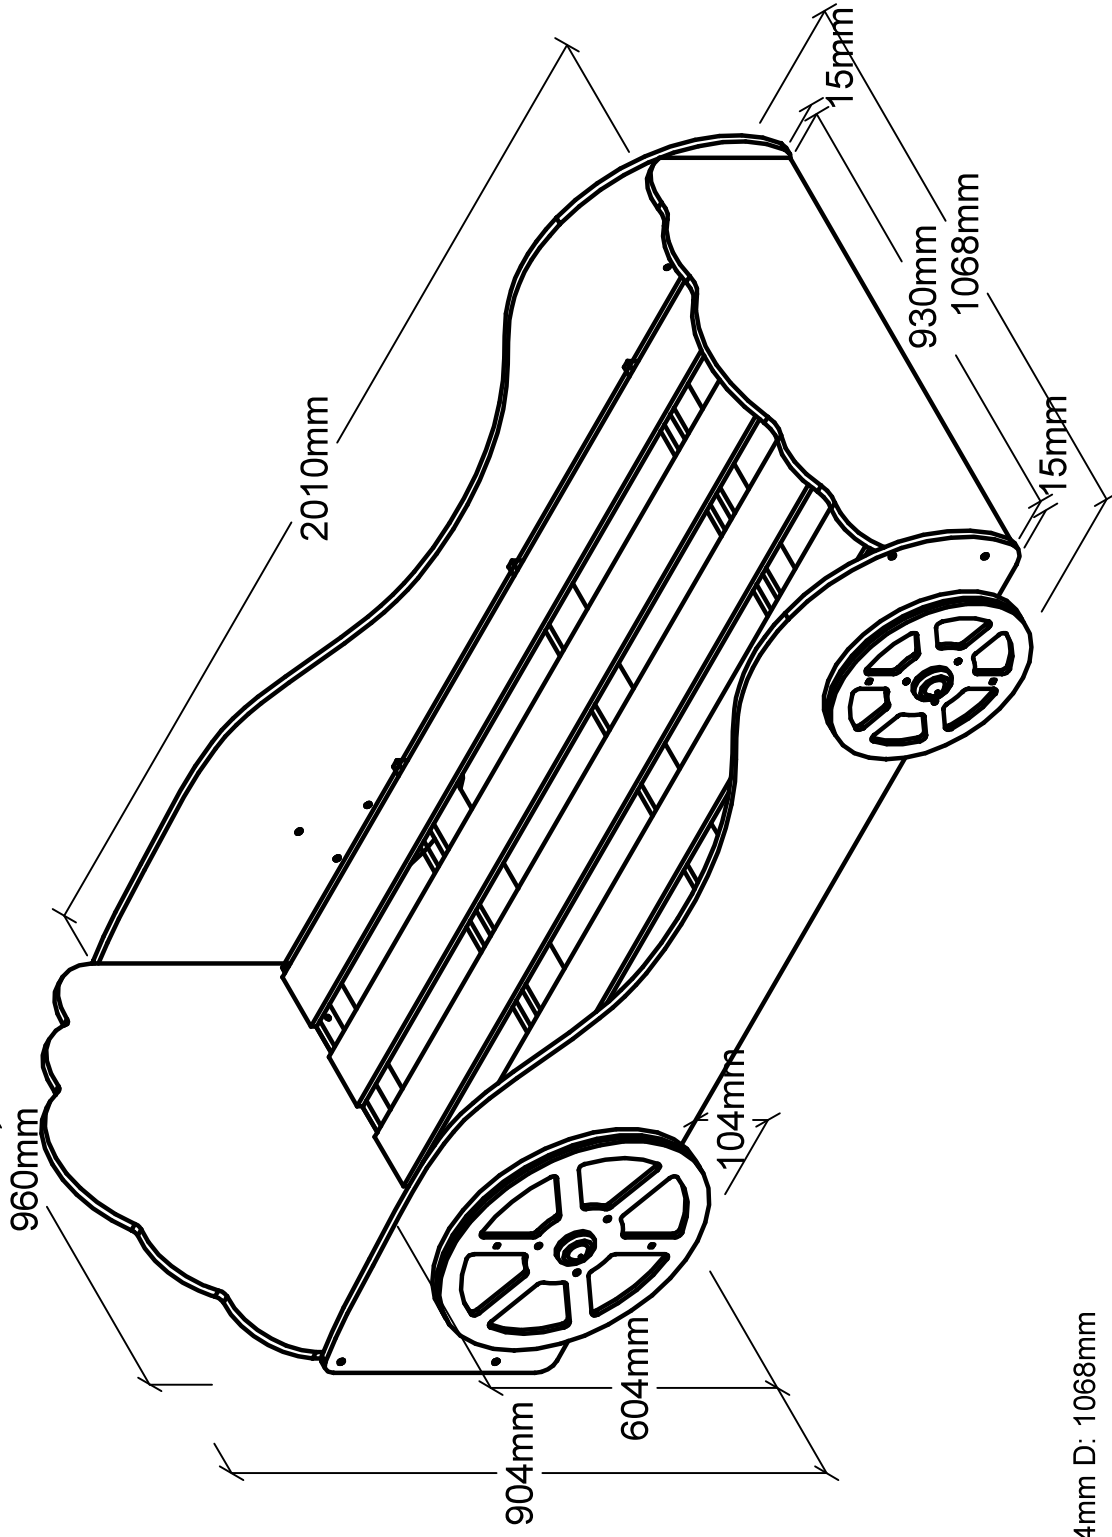

MODEL FUNBED PRINCESS PINKY: SCPK200

W: 2100mm H: 904mm D: 1068mm

All contents on this document are protected by copyright & patents. Except as specifically permitted herein, no portion of the information on this document may be reproduced in any form, or by any means, without prior written permission from Vipack bvba. No parts of the designs and the products can be copied or transmitted. Product and drawings under Patent and Copyright.

COPYRIGHT © 2021 VIPACK, ALL RIGHTS RESERVED

VIPACK
FURNITURE

MA-BASIC 10X90X200CM

Fun 10

Adapts to the body providing a good night's sleep

foam core

anti-mite

antiallergenic

reversible

vacuum rolled

2
years

garanty

Caractéristiques:

Damasc fabric 59% Pes and 41% PP
200gr/m2 Hypoallergenique Fiber
7cm Foam 20kg/m3

body adaptation

soft