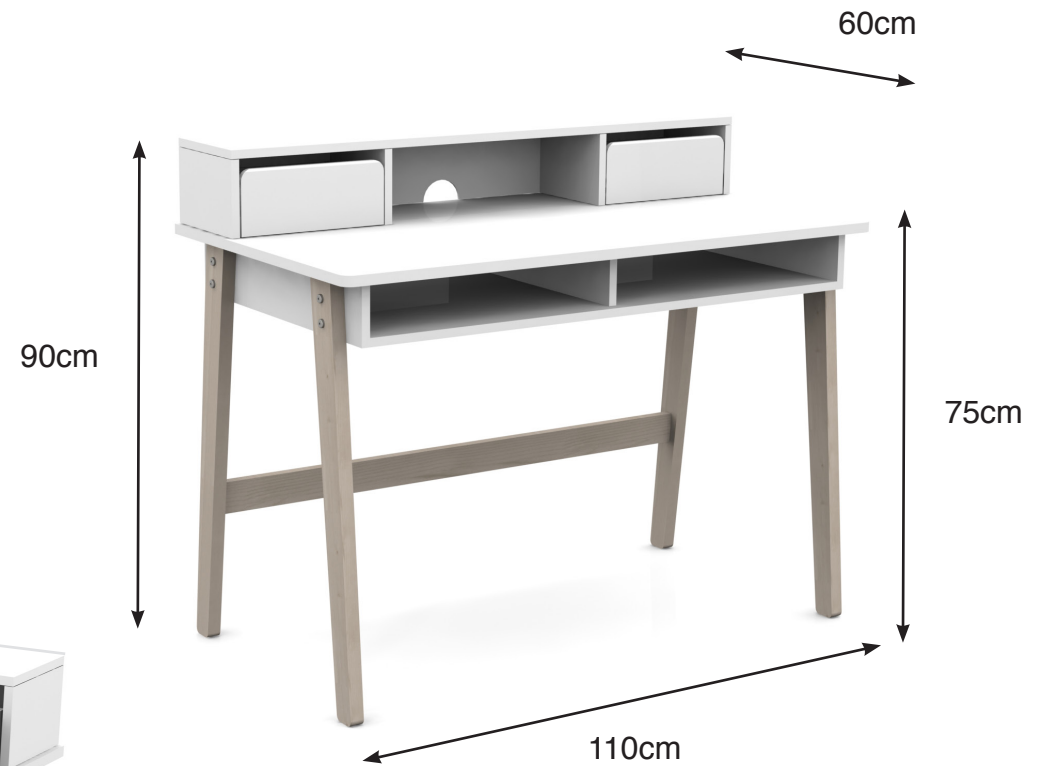

## KIDDY desk with top cabinet

SOLIDE PINE WOOD  
+ MDF

SAME FINISH AS KIDDY RANGE

3 ALCOVES / 2 DRAWERS

W110 x D60 x H90cm  
(with top cabinet W108 x D20 x H15cm)

KIBU1214

COPYRIGHT © 2018 VIPACK, ALL RIGHTS RESERVED

# KIDDY desk with top cabinet - measurements

top cabinet fixed on the desk - drilling in the top panel

glue some soft ribbon under the 2 small drawers, so they glide better on the top panel of the desk.

exemple :

SOFT EDGES

soft pads to stick below the legs of the items

All contents on this document are protected by copyright & patents. Except as specifically permitted herein, no portion of the information on this document may be reproduced in any form, or by any means, without prior written permission from Vipack bvba. No parts of the designs and the products can be copied or transmitted. Product and drawings under Patent and Copyright