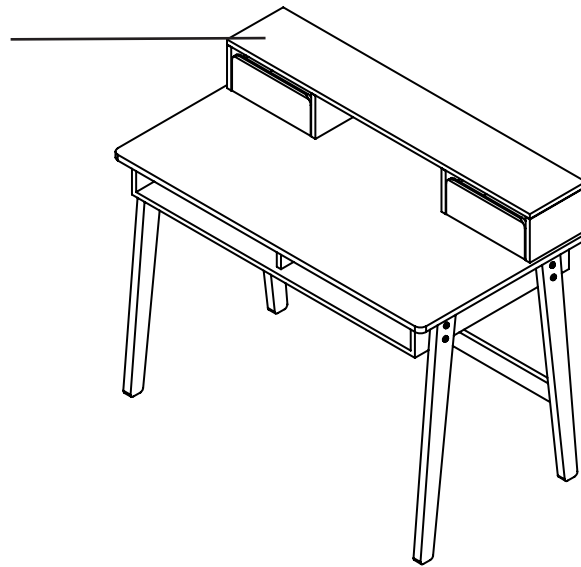

KIDDY desk with top cabinet - measurements

top cabinet fixed on the desk - drilling in the top panel

glue some soft ribbon under the 2 small drawers, so they glide better on the top panel of the desk.

exemple :