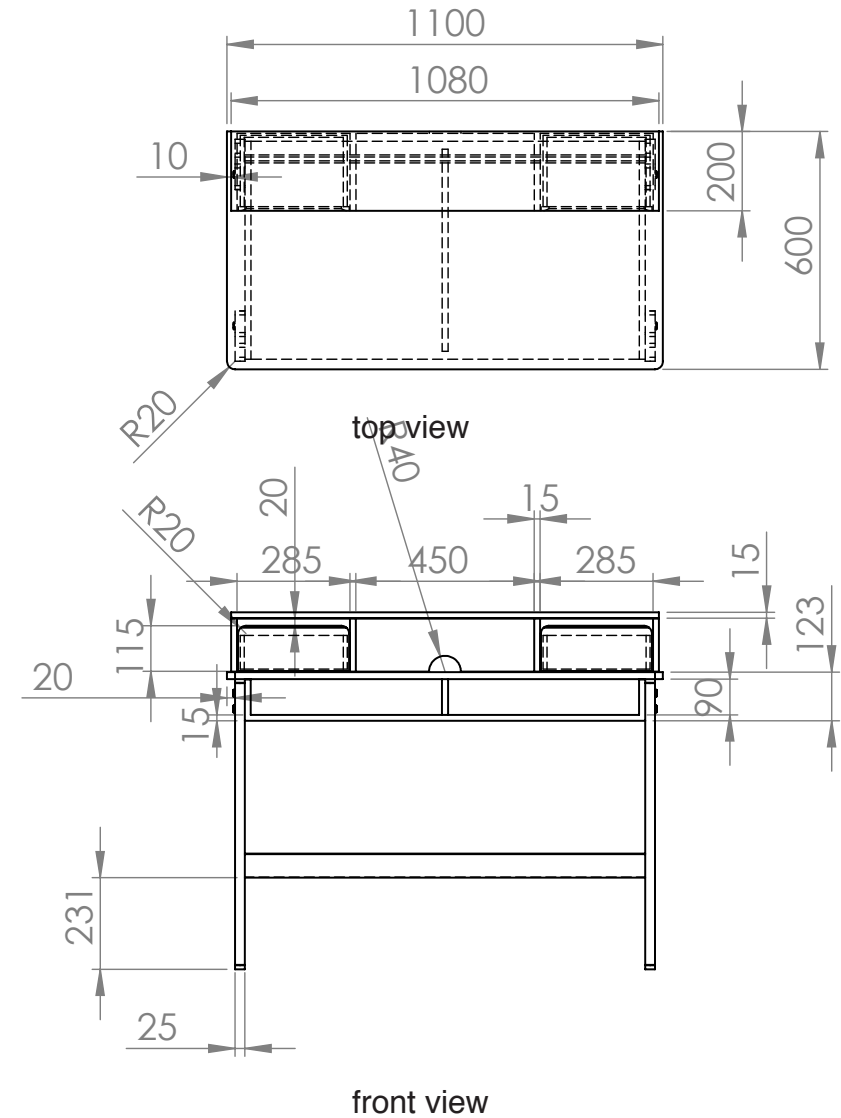

SOFT EDGES

soft pads to stick below the legs of the items