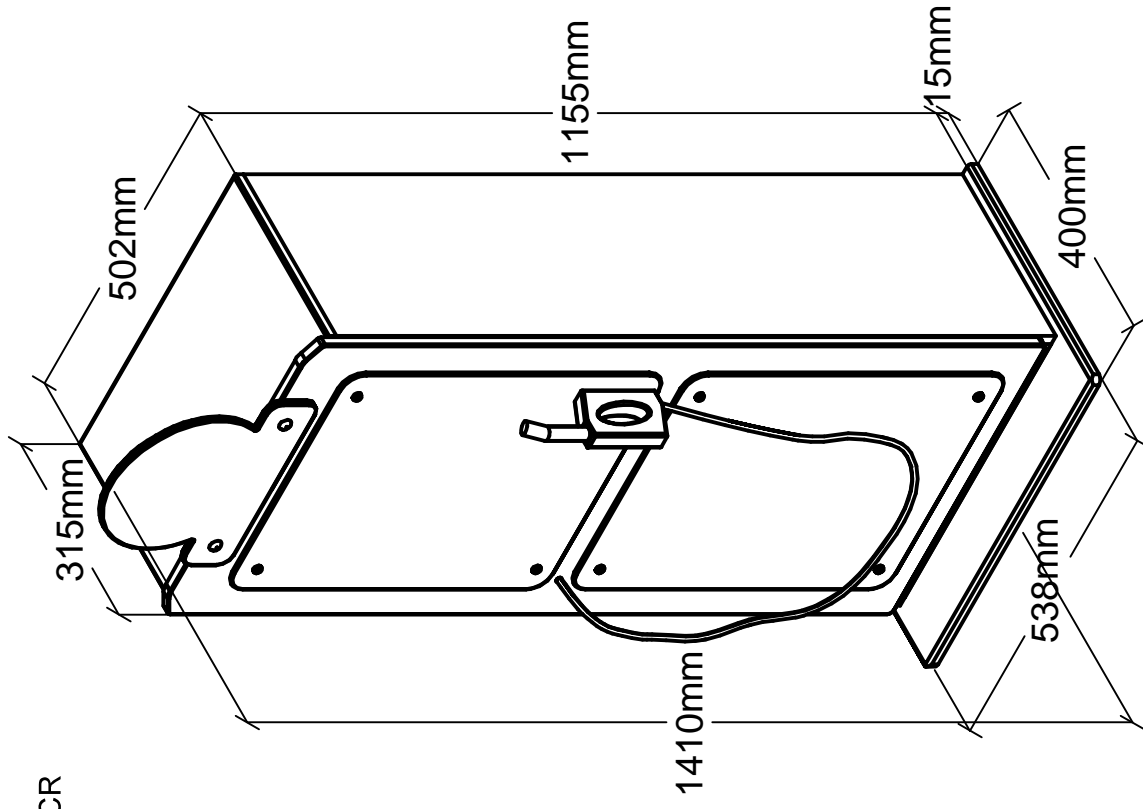

MODEL NIGHT SPEEDER: SCNS200R

W: 2290mm H: 600mm D: 1110mm

COPYRIGHT © 2021 VIPACK, ALL RIGHTS RESERVED

All contents on this document are protected by copyright & patents. Except as specifically permitted herein, no portion of the information on this document may be reproduced in any form, or by any means, without prior written permission from Vipack bvba. No parts of the designs and the products can be copied or transmitted. Product and drawings under Patent and Copyright.

MODEL FUNBED WARDROBE: SCGTGR

W:500mm H: 1410mm D: 400mm

All contents on this document are protected by copyright & patents. Except as specifically permitted herein, no portion of the information on this document may be reproduced in any form, or by any means, without prior written permission from Vipack.bvba. No parts of the designs and the products can be copied or transmitted. Product and drawings under Patent and Copyright.