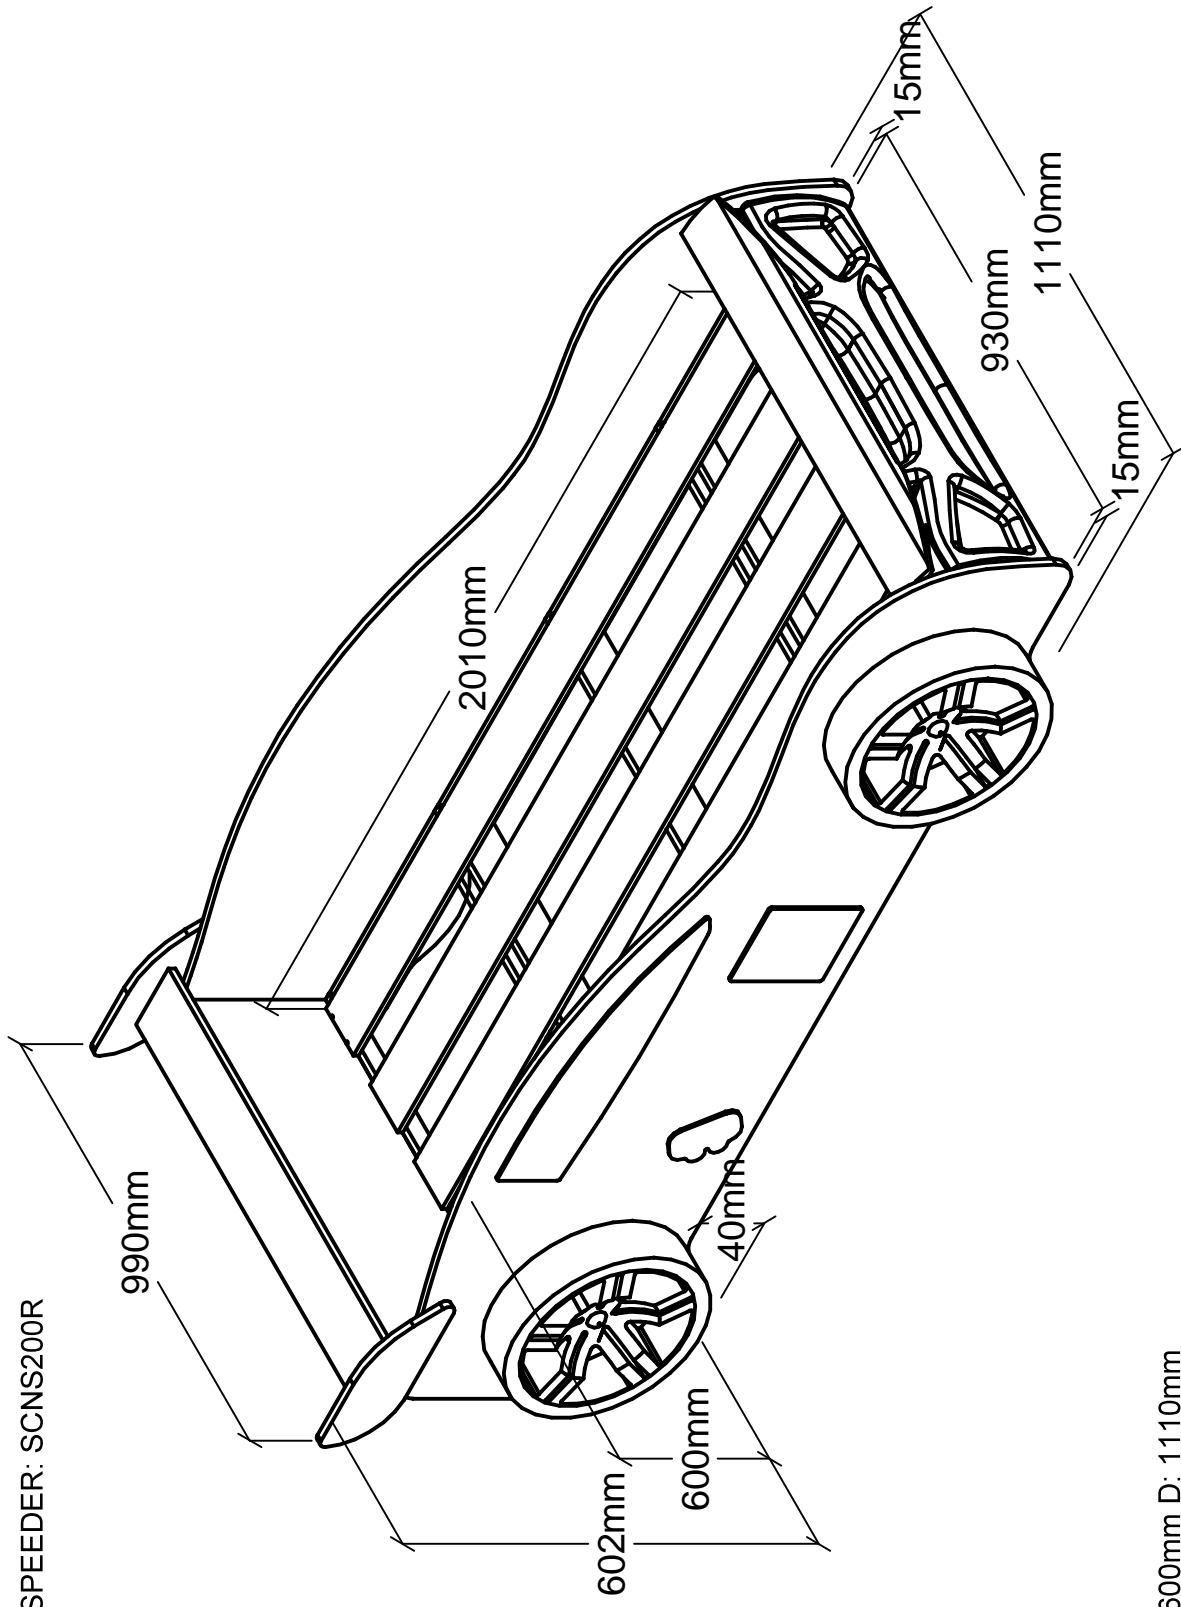

MODEL NIGHT SPEEDER: SCNS200R

W: 2290mm H: 600mm D: 1110mm

COPYRIGHT © 2021 VIPACK, ALL RIGHTS RESERVED

All contents on this document are protected by copyright & patents. Except as specifically permitted herein, no portion of the information on this document may be reproduced in any form, or by any means, without prior written permission from Vipack bvba. No parts of the designs and the products can be copied or transmitted. Product and drawings under Patent and Copyright.

MODEL FUNBED WARDROBE: SCGTGR

W:500mm H: 1410mm D: 400mm

All contents on this document are protected by copyright & patents. Except as specifically permitted herein, no portion of the information on this document may be reproduced in any form, or by any means, without prior written permission from Vipack.bvba. No parts of the designs and the products can be copied or transmitted. Product and drawings under Patent and Copyright.