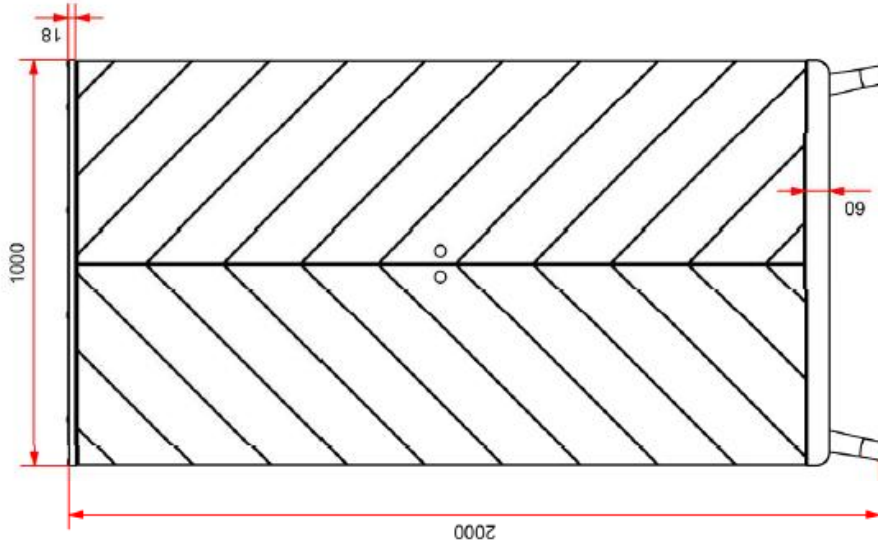

COPYRIGHT © 2020 VIPACK, ALL RIGHTS RESERVED

**VIPACK**  
FURNITURE

L:1000mm H:2000mm D:590mm

MODEL BILLY : BIKL1214

DATE : 25/02/2020

All contents on this document are protected by copyright & patents. Except as specifically permitted herein, no portion of the information on this document may be reproduced in any form, or by any means, without prior written permission from Vipack bvba. No parts of the designs and the products can be copied or transmitted. Product and drawings under Patent and Copyright.

COPYRIGHT © 2020 VIPACK, ALL RIGHTS RESERVED

Interior

L:1000mm H:2000mm D:590mm

MODEL BILLY : BIKL1214

DATE : 25/02/2020

All contents on this document are protected by copyright & patents. Except as specifically permitted herein, no portion of the information on this document may be reproduced in any form, or by any means, without prior written permission from Vipack bvba. No parts of the designs and the products can be copied or transmitted. Product and drawings under Patent and Copyright.