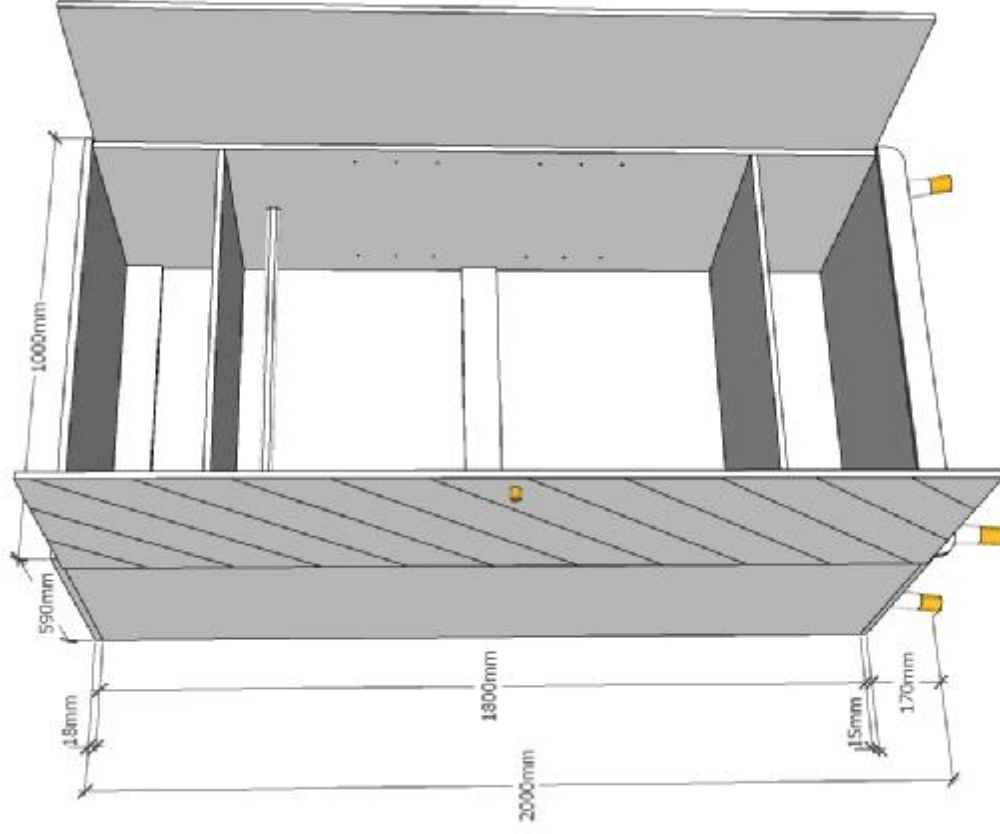

SLATBASE 16 slats 70x15

BILLY : BIBE90..

All contents on this document are protected by copyright & patents. Except as specifically permitted herein, no portion of the information on this document may be reproduced in any form, or by any means, without prior written permission from Vipack bvba. No parts of the designs and the products can be copied or transmitted. Product and drawings under Patent and Copyright.

COPYRIGHT © 2020 VIPACK, ALL RIGHTS RESERVED

**VIPACK**  
FURNITURE

L:1000mm H:2000mm D:590mm

MODEL BILLY : BIKL1214

DATE : 25/02/2020

All contents on this document are protected by copyright & patents. Except as specifically permitted herein, no portion of the information on this document may be reproduced in any form, or by any means, without prior written permission from Vipack bvba. No parts of the designs and the products can be copied or transmitted. Product and drawings under Patent and Copyright.

COPYRIGHT © 2020 VIPACK, ALL RIGHTS RESERVED

Interior

L:1000mm H:2000mm D:590mm

MODEL BILLY : BIKL1214

DATE : 25/02/2020

All contents on this document are protected by copyright & patents. Except as specifically permitted herein, no portion of the information on this document may be reproduced in any form, or by any means, without prior written permission from Vipack bvba. No parts of the designs and the products can be copied or transmitted. Product and drawings under Patent and Copyright.