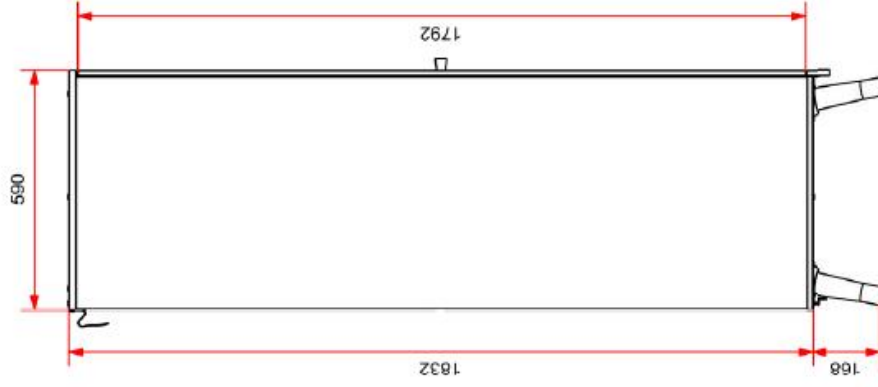

COPYRIGHT © 2020 VIPACK, ALL RIGHTS RESERVED

**VIPACK**  
FURNITURE

L:1000mm H:2000mm D:590mm

MODEL BILLY : BIKL1214

DATE : 25/02/2020

All contents on this document are protected by copyright & patents. Except as specifically permitted herein, no portion of the information on this document may be reproduced in any form, or by any means, without prior written permission from Vipack bvba. No parts of the designs and the products can be copied or transmitted. Product and drawings under Patent and Copyright.

COPYRIGHT © 2020 VIPACK, ALL RIGHTS RESERVED

Interior

L:1000mm H:2000mm D:590mm

MODEL BILLY : BIKL1214

DATE : 25/02/2020

All contents on this document are protected by copyright & patents. Except as specifically permitted herein, no portion of the information on this document may be reproduced in any form, or by any means, without prior written permission from Vipack bvba. No parts of the designs and the products can be copied or transmitted. Product and drawings under Patent and Copyright.