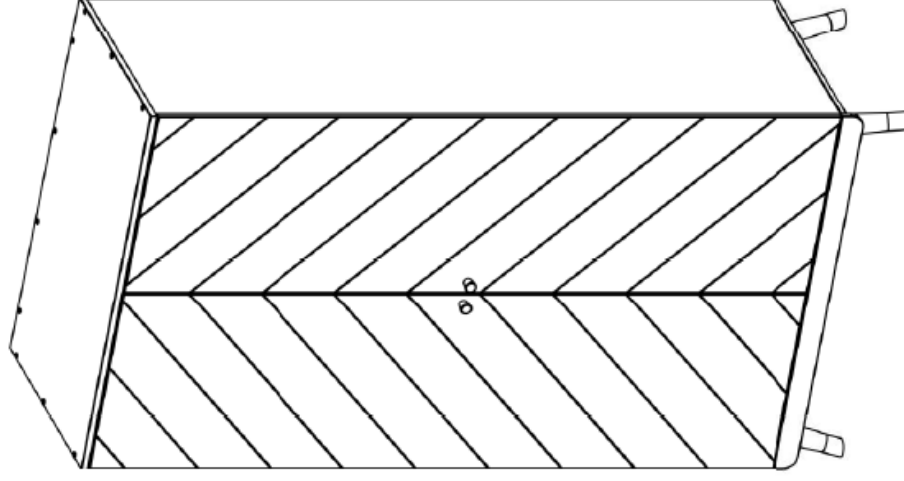

COPYRIGHT © 2020 VIPACK, ALL RIGHTS RESERVED

**VIPACK**  
FURNITURE

L:1000mm H:2000mm D:590mm

MODEL BILLY : BIKL1214

DATE : 25/02/2020

All contents on this document are protected by copyright & patents. Except as specifically permitted herein, no portion of the information on this document may be reproduced in any form, or by any means, without prior written permission from Vipack bvba. No parts of the designs and the products can be copied or transmitted. Product and drawings under Patent and Copyright.

COPYRIGHT © 2020 VIPACK, ALL RIGHTS RESERVED

Interior

L:1000mm H:2000mm D:590mm

MODEL BILLY : BIKL1214

DATE : 25/02/2020

All contents on this document are protected by copyright & patents. Except as specifically permitted herein, no portion of the information on this document may be reproduced in any form, or by any means, without prior written permission from Vipack bvba. No parts of the designs and the products can be copied or transmitted. Product and drawings under Patent and Copyright.