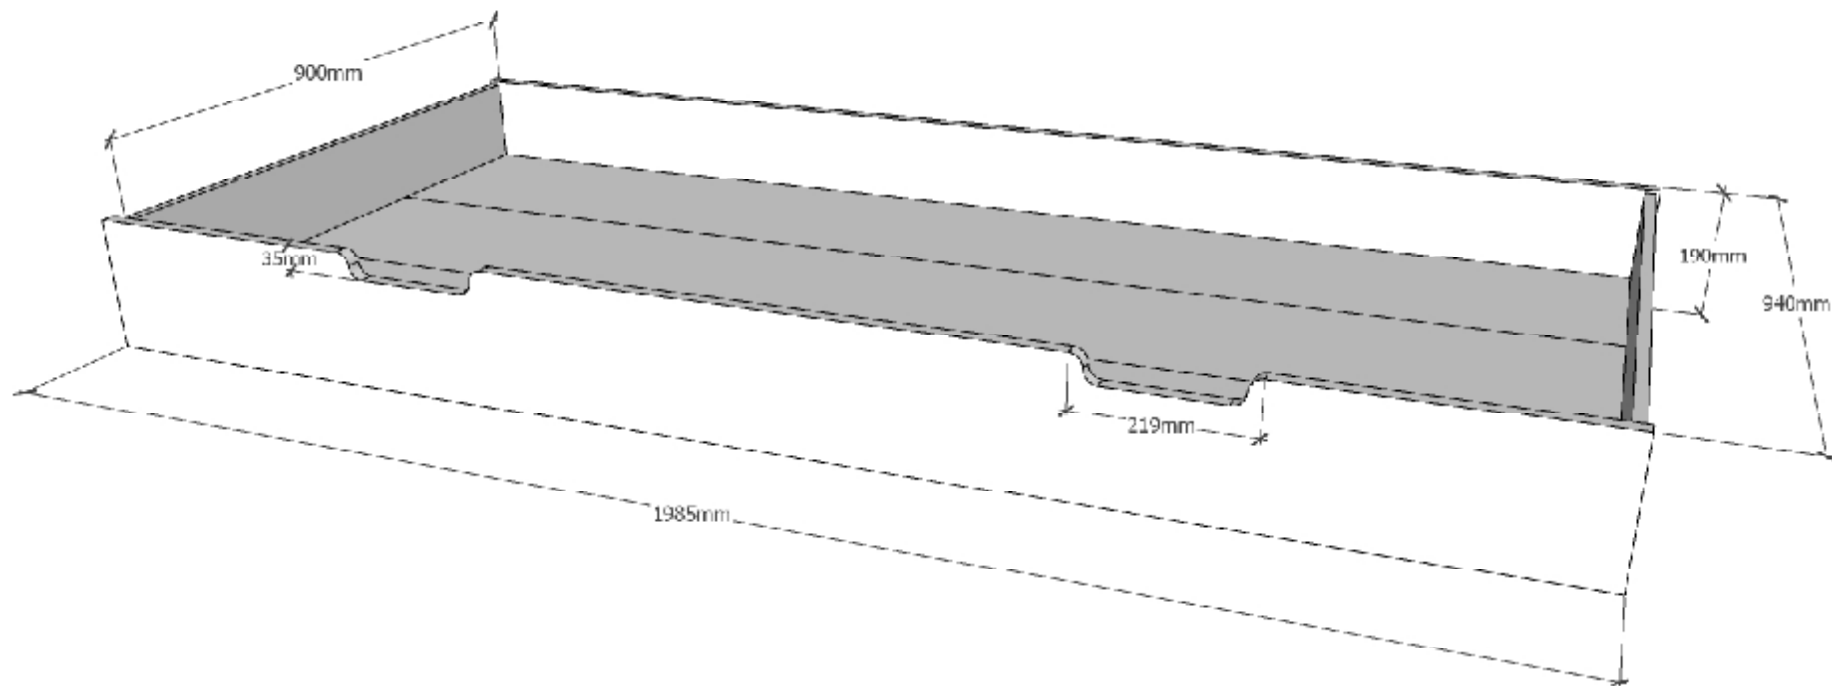

L: 2145mm H: 1740mm D: 1075 mm
 Innersize 900x2000mm

MODEL : HOUSEBED HB900514

DATE : 05/02/2021

DRAWER BED L:1985mm H:190mm D:940mm

MODEL : HBRB9014