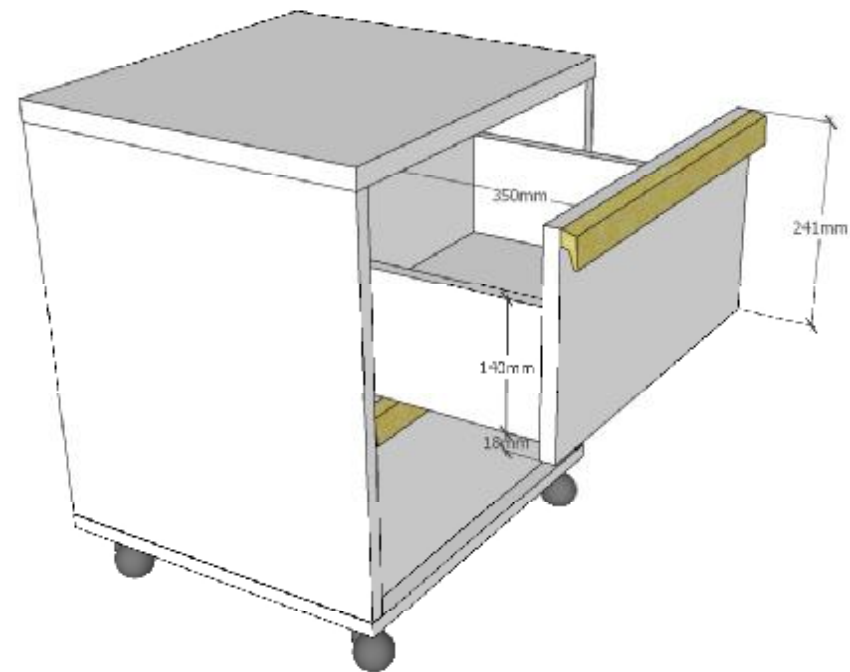

MODEL: LONDEN LDHSL..
L: 860mm B: 560mm H: 1162mm

DATE : 16/12/2021

COPYRIGHT © 2021 VIPACK, ALL RIGHTS RESERVED

All contents on this document are protected by copyright & patents. Except as specifically permitted herein, no portion of the information on this document may be reproduced in any form, or by any means, without prior written permission from Vipack bvba. No parts of the designs and the products can be copied or transmitted. Product and drawings under Patent and Copyright.

 **VIPACK**
FURNITURE

L:1400mm H:750mm D:650mm

LONDEN DESK : LDBU14..

L:481mm H:600mm D:440mm

LONDEN CONTAINER : LDRK12..