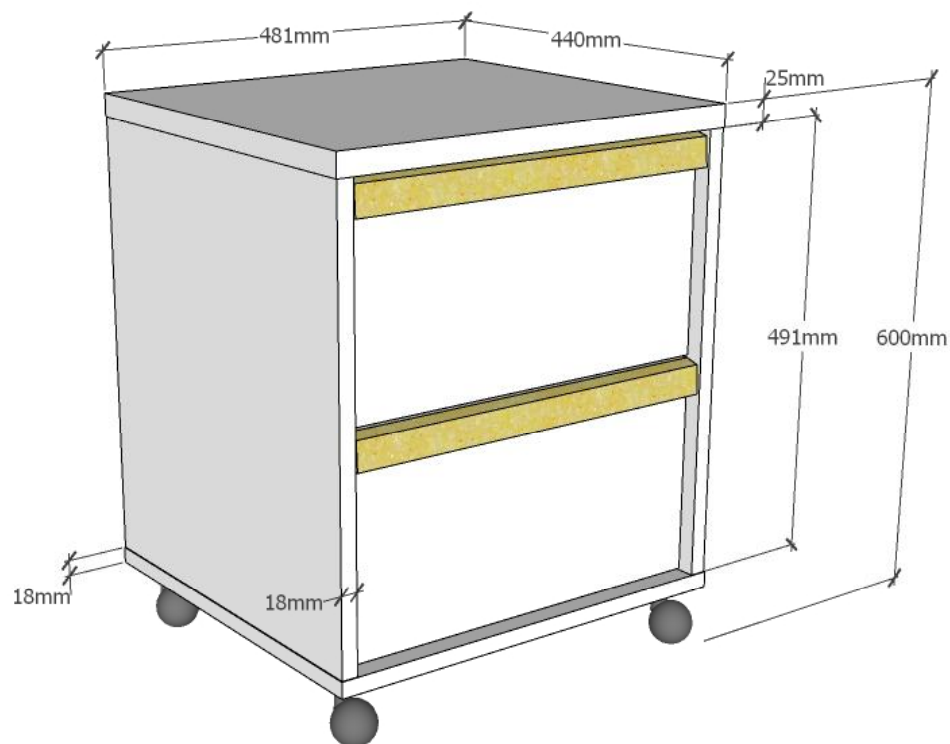

MODEL: LONDEN LDHSL..
L: 860mm B: 560mm H: 1162mm

DATE : 16/12/2021

COPYRIGHT © 2021 VIPACK, ALL RIGHTS RESERVED

All contents on this document are protected by copyright & patents. Except as specifically permitted herein, no portion of the information on this document may be reproduced in any form, or by any means, without prior written permission from Vipack bvba. No parts of the designs and the products can be copied or transmitted. Product and drawings under Patent and Copyright.

 **VIPACK**
FURNITURE

L:1400mm H:750mm D:650mm

LONDEN DESK : LDBU14..

L:481mm H:600mm D:440mm

LONDEN CONTAINER : LDRK12..