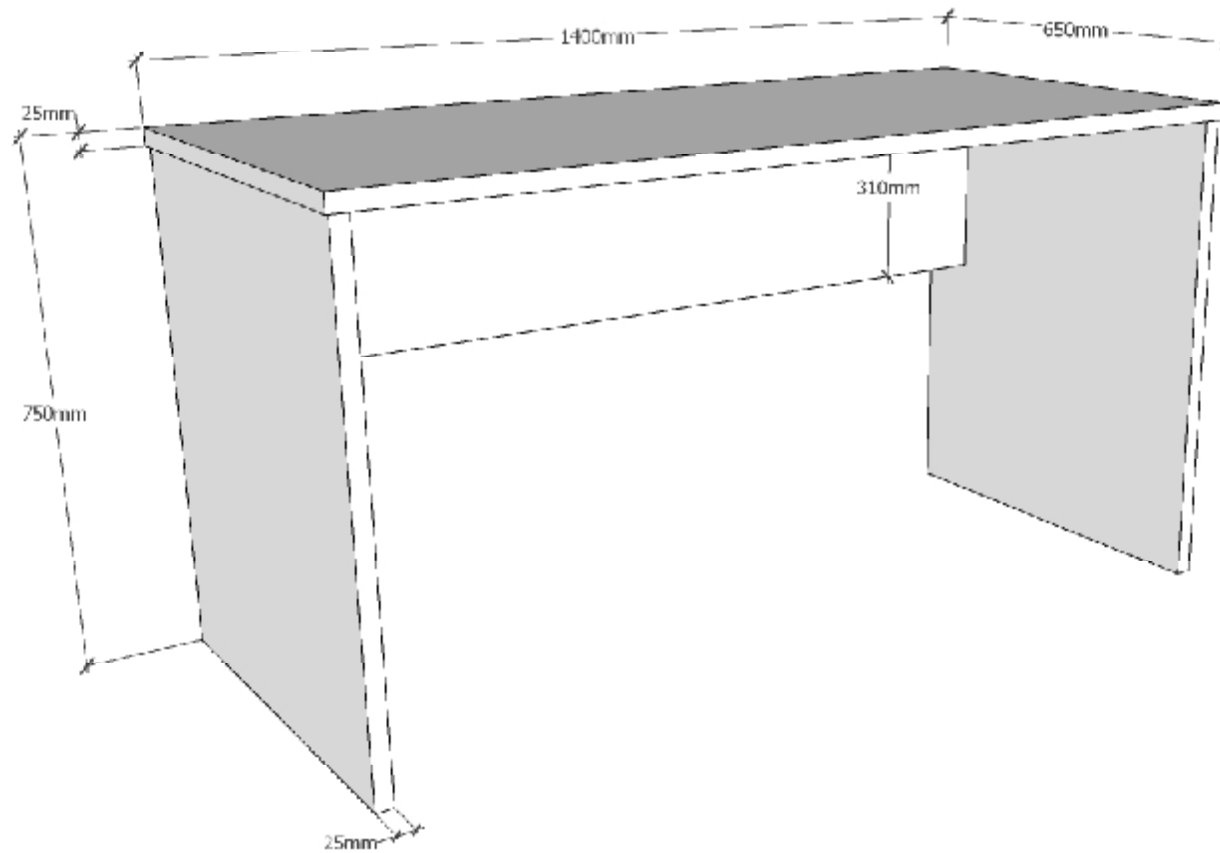

MODEL: LONDEN LDHSL..
L: 860mm B: 560mm H: 1162mm

DATE : 16/12/2021

COPYRIGHT © 2021 VIPACK, ALL RIGHTS RESERVED

All contents on this document are protected by copyright & patents. Except as specifically permitted herein, no portion of the information on this document may be reproduced in any form, or by any means, without prior written permission from Vipack bvba. No parts of the designs and the products can be copied or transmitted. Product and drawings under Patent and Copyright.

 **VIPACK**
FURNITURE

L:1400mm H:750mm D:650mm

LONDEN DESK : LDBU14..

L:481mm H:600mm D:440mm

LONDEN CONTAINER : LDRK12..