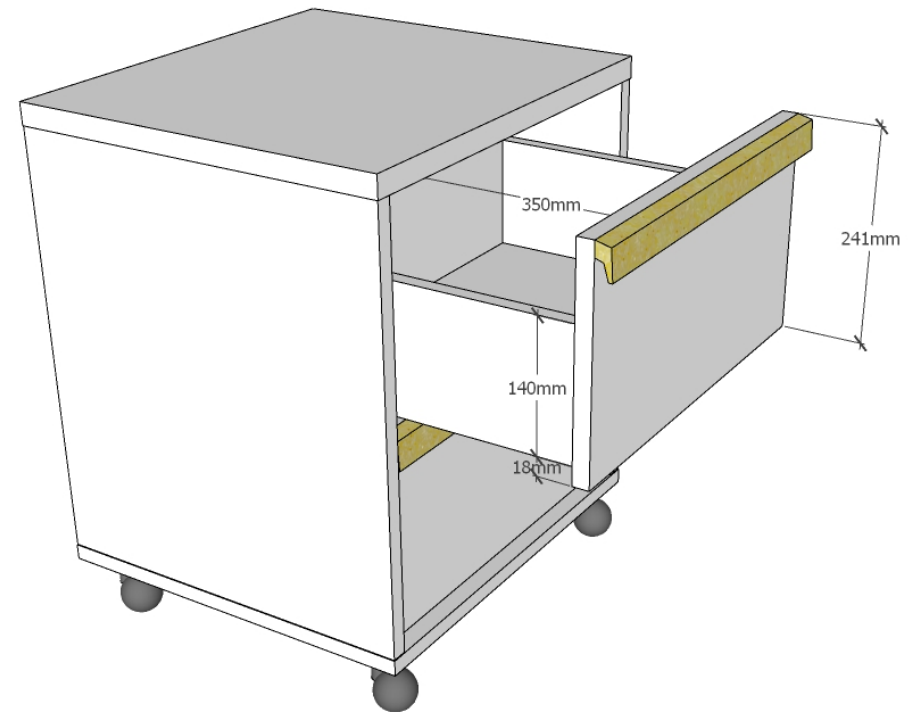

L:481mm H:600mm D:440mm

LONDEN CONTAINER : LDRK12..