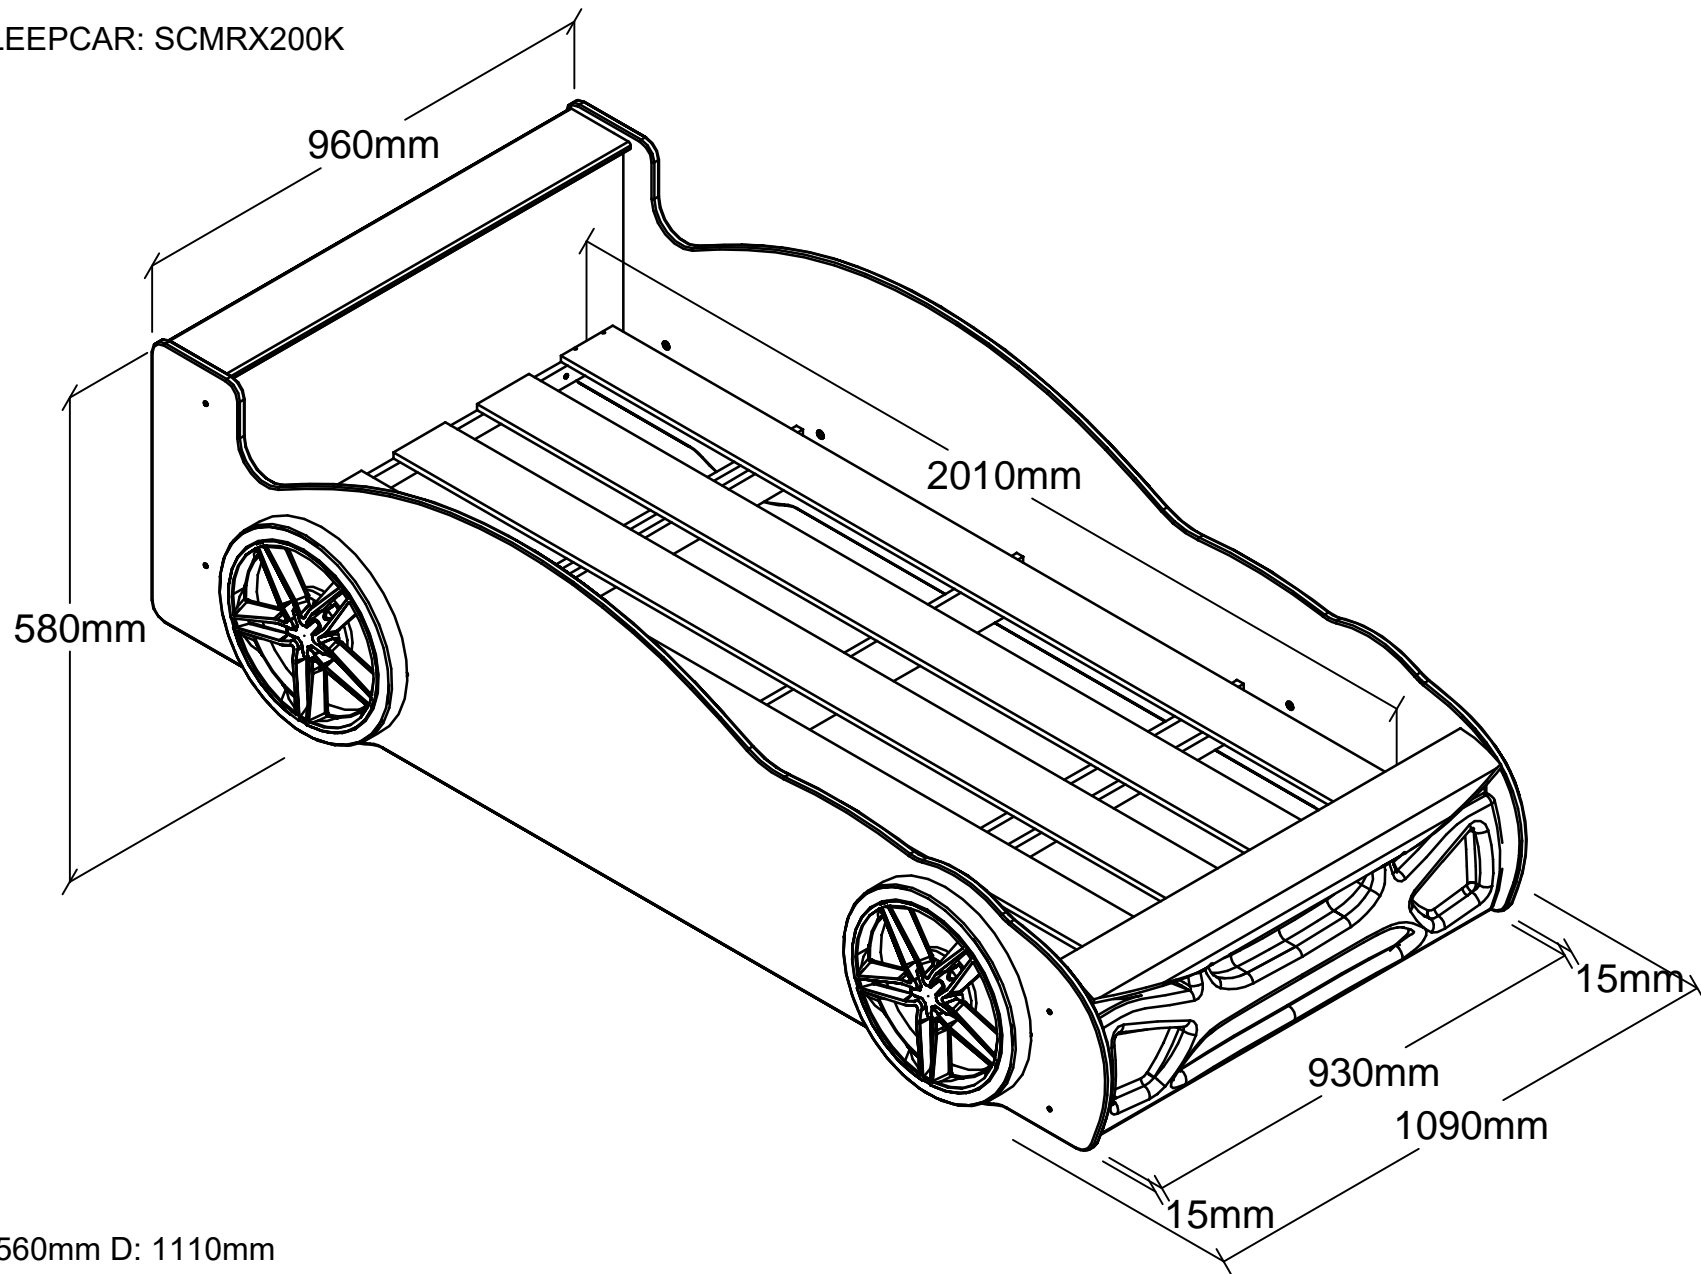

MODEL MRX SLEEPER: SCMRX200K

W: 2180mm H: 560mm D: 1110mm

COPYRIGHT © 2021 VIPACK, ALL RIGHTS RESERVED

All contents on this document are protected by copyright & patents. Except as specifically permitted herein, no portion of the information on this document may be reproduced in any form, or by any means, without prior written permission from Vipack bvba. No parts of the designs and the products can be copied or transmitted. Product and drawings under Patent and Copyright.