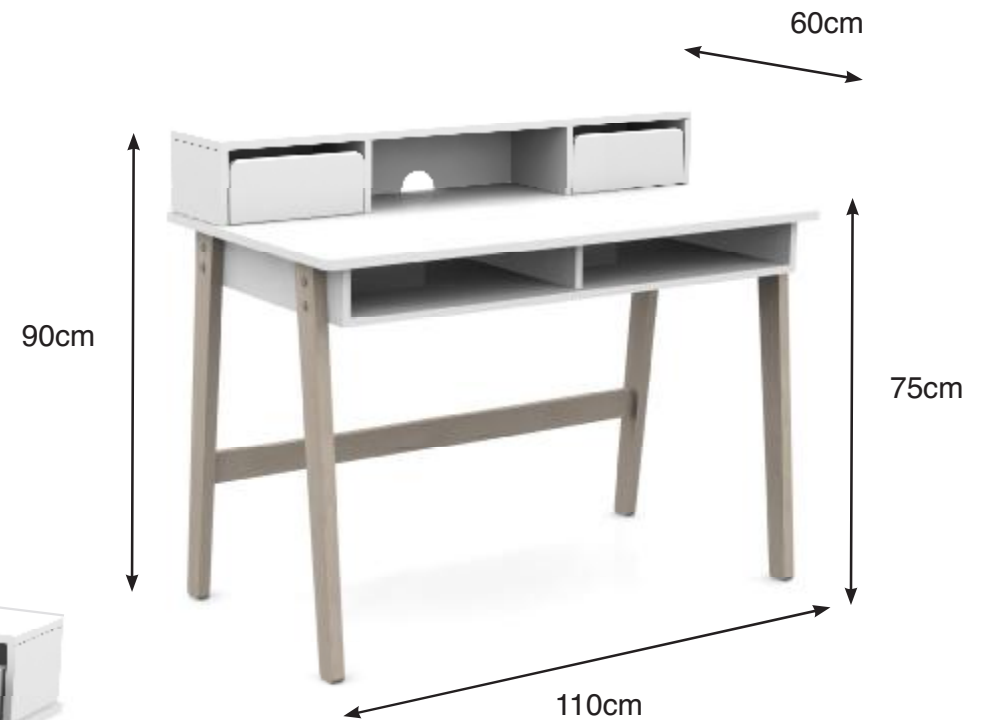

KIDDY wardrobe

SATIN WHITE

PINE WOOD
NATURAL

2 DOORS
2 DRAWERS
2 ALCOVES

WITH NATURAL
PINE WOOD SHELF

KIKL2214

COPYRIGHT © 2018 VIPACK, ALL RIGHTS RESERVED

All contents on this document are protected by copyright & patents. Except as specifically permitted herein, no portion of the information on this document may be reproduced in any form, or by any means, without prior written permission from Vipack bvba. No parts of the designs and the products can be copied or transmitted. Product and drawings under Patent and Copyright

KIDDY wardrobe - measurements

DRAWERS : METAL SLIDES
DOORS : METAL HINGES

HANGING RAIL

All contents on this document are protected by copyright & patents. Except as specifically permitted herein, no portion of the information on this document may be reproduced in any form, or by any means, without prior written permission from Vipack bvba. No parts of the designs and the products can be copied or transmitted. Product and drawings under Patent and Copyright

KIDDY desk with top cabinet

SOLIDE PINE WOOD
+ MDF

SAME FINISH AS KIDDY RANGE

3 ALCOVES / 2 DRAWERS

W110 x D60 x H90cm
(with top cabinet W108 x D20 x H15cm)

KIBU1214

COPYRIGHT © 2018 VIPACK, ALL RIGHTS RESERVED