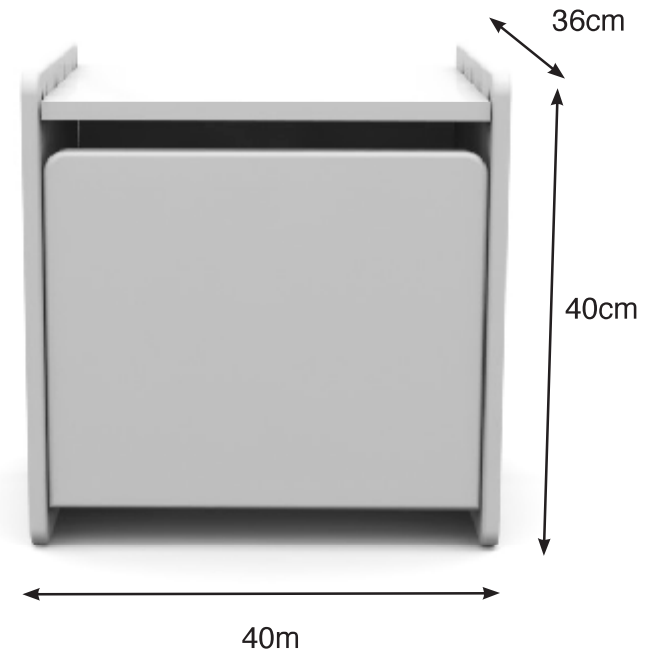

Kiddy bed VIPACK

KIBE90 ..

Kiddy bedside table VIPACK

1 DOOR

KINA12..

COPYRIGHT © 2018 VIPACK, ALL RIGHTS RESERVED

All contents on this document are protected by copyright & patents. Except as specifically permitted herein, no portion of the information on this document may be reproduced in any form, or by any means, without prior written permission from Vipack bvba. No parts of the designs and the products can be copied or transmitted. Product and drawings under Patent and Copyright

KIDDY wardrobe

SATIN WHITE

PINE WOOD
NATURAL

2 DOORS
2 DRAWERS
2 ALCOVES

WITH NATURAL
PINE WOOD SHELF

KIKL2214

COPYRIGHT © 2018 VIPACK, ALL RIGHTS RESERVED

All contents on this document are protected by copyright & patents. Except as specifically permitted herein, no portion of the information on this document may be reproduced in any form, or by any means, without prior written permission from Vipack bvba. No parts of the designs and the products can be copied or transmitted. Product and drawings under Patent and Copyright

KIDDY wardrobe - measurements

DRAWERS : METAL SLIDES
DOORS : METAL HINGES

HANGING RAIL

All contents on this document are protected by copyright & patents. Except as specifically permitted herein, no portion of the information on this document may be reproduced in any form, or by any means, without prior written permission from Vipack bvba. No parts of the designs and the products can be copied or transmitted. Product and drawings under Patent and Copyright

KIDDY desk with top cabinet

SOLIDE PINE WOOD
+ MDF

SAME FINISH AS KIDDY RANGE

3 ALCOVES / 2 DRAWERS

W110 x D60 x H90cm
(with top cabinet W108 x D20 x H15cm)

KIBU1214

COPYRIGHT © 2018 VIPACK, ALL RIGHTS RESERVED