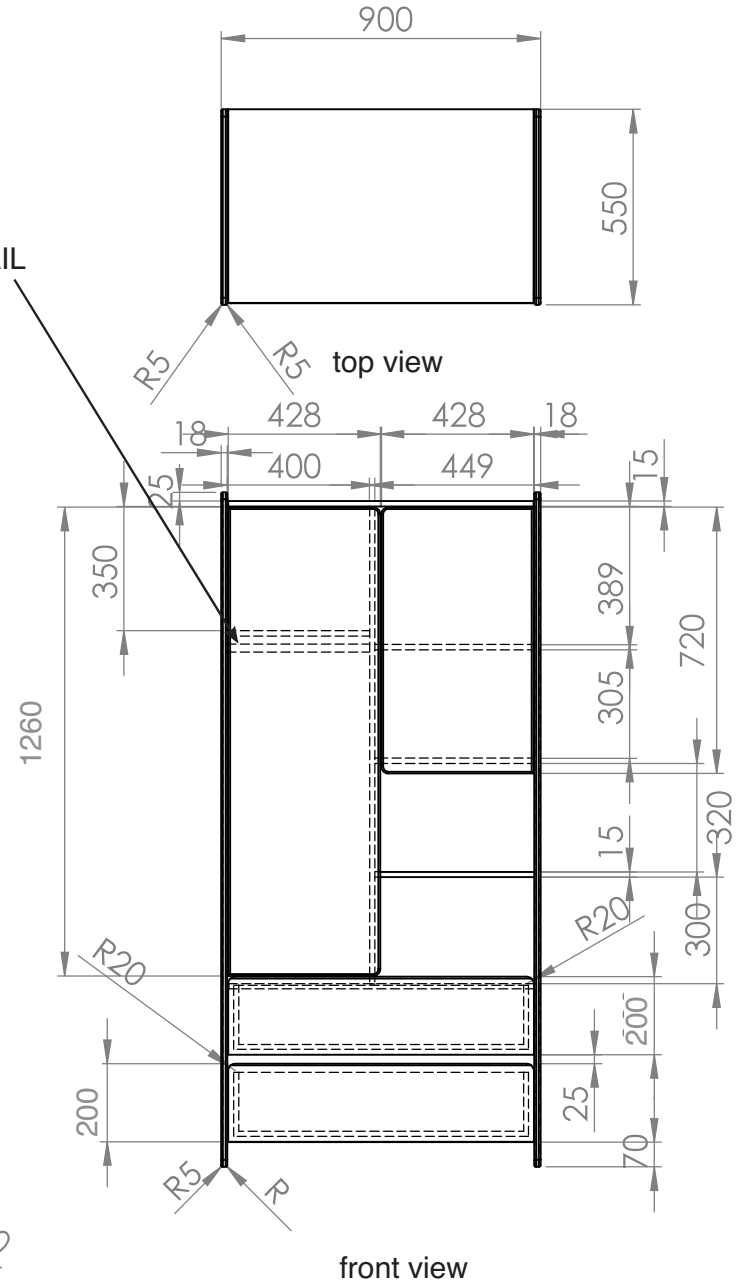

KIDDY wardrobe

SATIN WHITE

PINE WOOD
NATURAL

2 DOORS
2 DRAWERS
2 ALCOVES

WITH NATURAL
PINE WOOD SHELF

KIKL2214

COPYRIGHT © 2018 VIPACK, ALL RIGHTS RESERVED

All contents on this document are protected by copyright & patents. Except as specifically permitted herein, no portion of the information on this document may be reproduced in any form, or by any means, without prior written permission from Vipack bvba. No parts of the designs and the products can be copied or transmitted. Product and drawings under Patent and Copyright

KIDDY wardrobe - measurements

DRAWERS : METAL SLIDES
DOORS : METAL HINGES

HANGING RAIL

All contents on this document are protected by copyright & patents. Except as specifically permitted herein, no portion of the information on this document may be reproduced in any form, or by any means, without prior written permission from Vipack bvba. No parts of the designs and the products can be copied or transmitted. Product and drawings under Patent and Copyright

KIDDY desk with top cabinet

SOLIDE PINE WOOD
+ MDF

SAME FINISH AS KIDDY RANGE

3 ALCOVES / 2 DRAWERS

W110 x D60 x H90cm
(with top cabinet W108 x D20 x H15cm)

KIBU1214

COPYRIGHT © 2018 VIPACK, ALL RIGHTS RESERVED