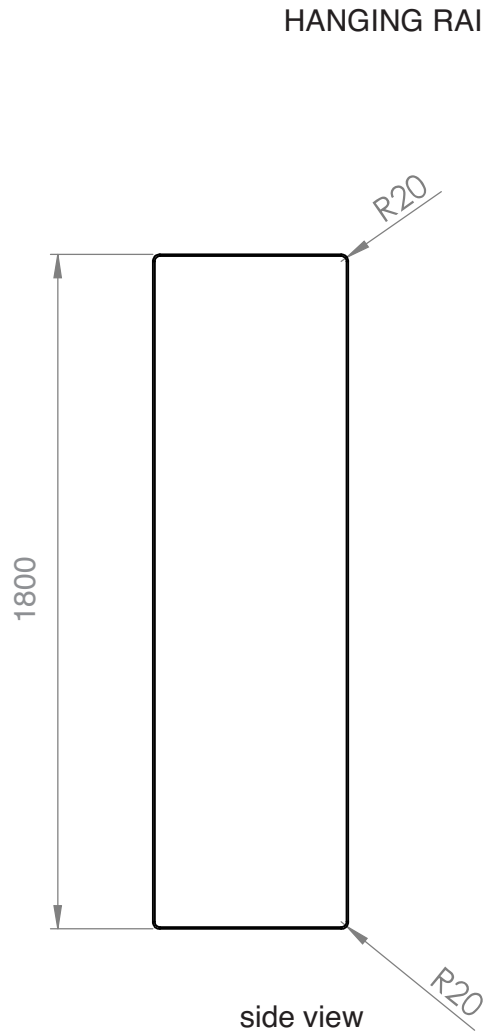

KIDDY wardrobe

SATIN WHITE

PINE WOOD
NATURAL

2 DOORS
2 DRAWERS
2 ALCOVES

WITH NATURAL
PINE WOOD SHELF

KIKL2214

COPYRIGHT © 2018 VIPACK, ALL RIGHTS RESERVED

All contents on this document are protected by copyright & patents. Except as specifically permitted herein, no portion of the information on this document may be reproduced in any form, or by any means, without prior written permission from Vipack bvba. No parts of the designs and the products can be copied or transmitted. Product and drawings under Patent and Copyright

KIDDY wardrobe - measurements

DRAWERS : METAL SLIDES
DOORS : METAL HINGES

HANGING RAIL

All contents on this document are protected by copyright & patents. Except as specifically permitted herein, no portion of the information on this document may be reproduced in any form, or by any means, without prior written permission from Vipack bvba. No parts of the designs and the products can be copied or transmitted. Product and drawings under Patent and Copyright

KIDDY desk with top cabinet

SOLIDE PINE WOOD
+ MDF

SAME FINISH AS KIDDY RANGE

3 ALCOVES / 2 DRAWERS

W110 x D60 x H90cm
(with top cabinet W108 x D20 x H15cm)

KIBU1214

COPYRIGHT © 2018 VIPACK, ALL RIGHTS RESERVED