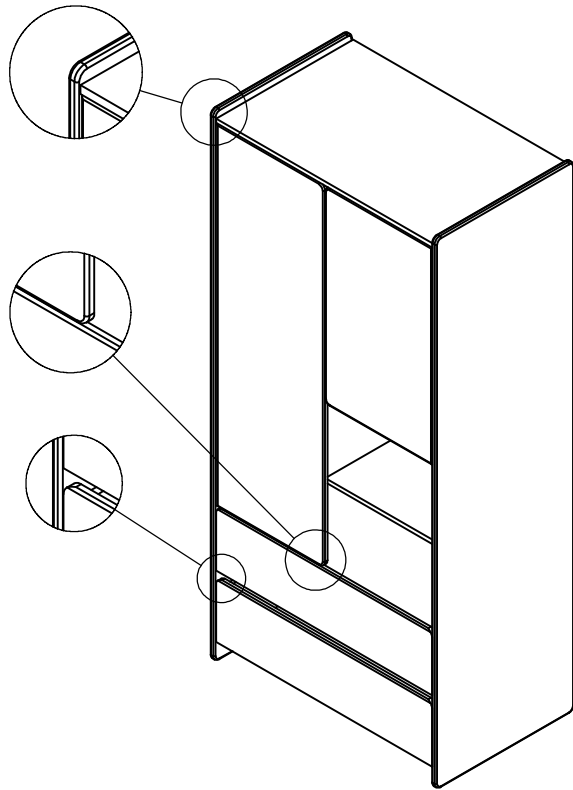

KIDDY wardrobe

SATIN WHITE

PINE WOOD
NATURAL

2 DOORS
2 DRAWERS
2 ALCOVES

WITH NATURAL
PINE WOOD SHELF

KIKL2214

COPYRIGHT © 2018 VIPACK, ALL RIGHTS RESERVED

All contents on this document are protected by copyright & patents. Except as specifically permitted herein, no portion of the information on this document may be reproduced in any form, or by any means, without prior written permission from Vipack bvba. No parts of the designs and the products can be copied or transmitted. Product and drawings under Patent and Copyright

KIDDY wardrobe - measurements

DRAWERS : METAL SLIDES
DOORS : METAL HINGES

HANGING RAIL

All contents on this document are protected by copyright & patents. Except as specifically permitted herein, no portion of the information on this document may be reproduced in any form, or by any means, without prior written permission from Vipack bvba. No parts of the designs and the products can be copied or transmitted. Product and drawings under Patent and Copyright