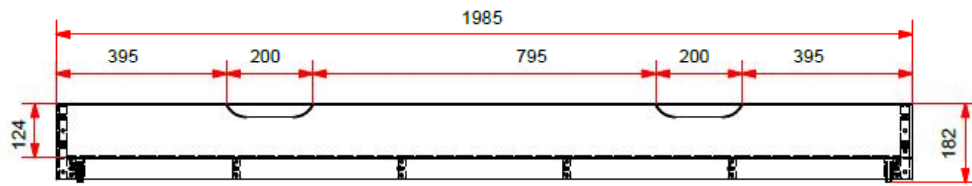

L: 2112mm H: 855mm D: 978mm INNERSIZE 2000x900mm

MODEL FRITZ FZKB91..

DATE : 13/12/2021

L: 1985mm H: 182mm D: 936mm INNERSIZE 1934x900mm

MODEL FRITZ: FZRB90

DATE : 13/12/2021