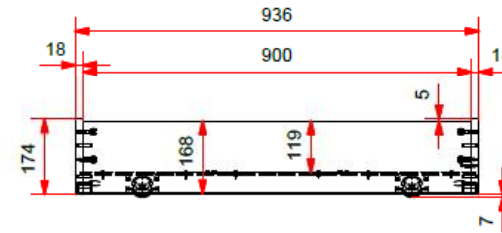

L: 2112mm H: 855mm D: 978mm INNERSIZE 2000x900mm

MODEL FRITZ FZKB91..

DATE : 13/12/2021

L: 1985mm H: 182mm D: 936mm INNERSIZE 1934x900mm

MODEL FRITZ: FZRB90

DATE : 13/12/2021