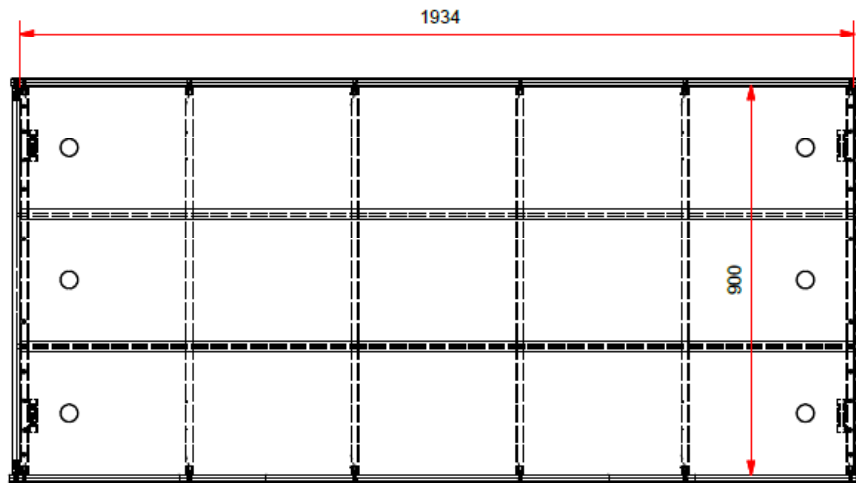

L: 2112mm H: 855mm D: 978mm INNERSIZE 2000x900mm

MODEL FRITZ FZKB91..

DATE : 13/12/2021

L: 1985mm H: 182mm D: 936mm INNERSIZE 1934x900mm

MODEL FRITZ: FZRB90

DATE : 13/12/2021