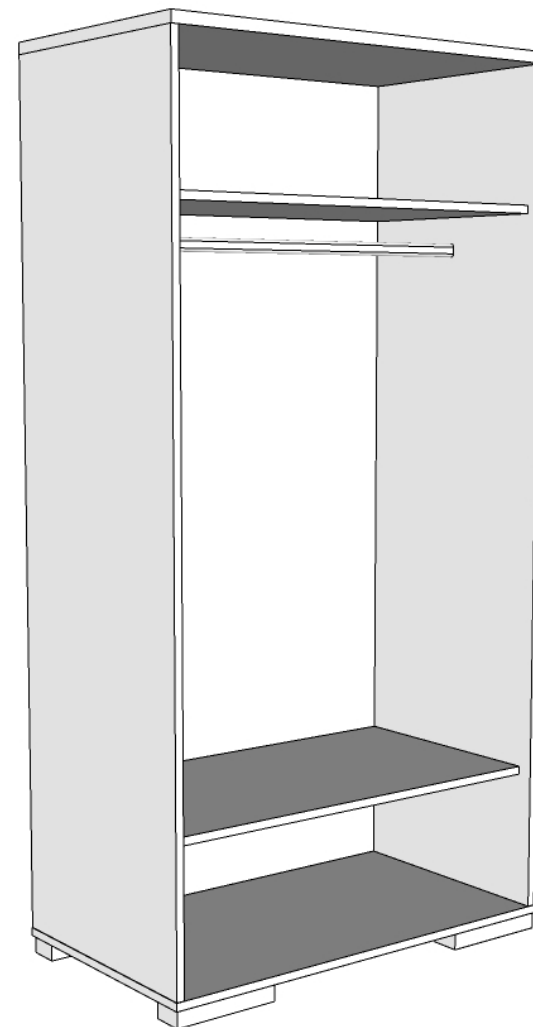

L:985mm H:1952mm D:560mm

LONDEN WARDROBE : LDKL12..