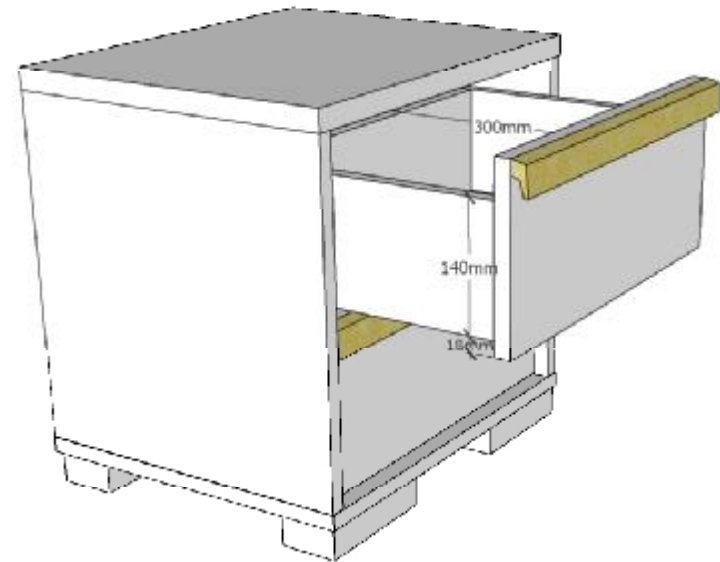

L:2050mm H:761mm D:975mm innersize 900x2000mm

LONDEN BED : LDBE90..

L:481mm H:488mm D:400mm

LONDEN NIGHTCHEST : LDNA22..

L:1456mm H:1952mm D:560mm

LONDEN WARDROBE : LDKL13..