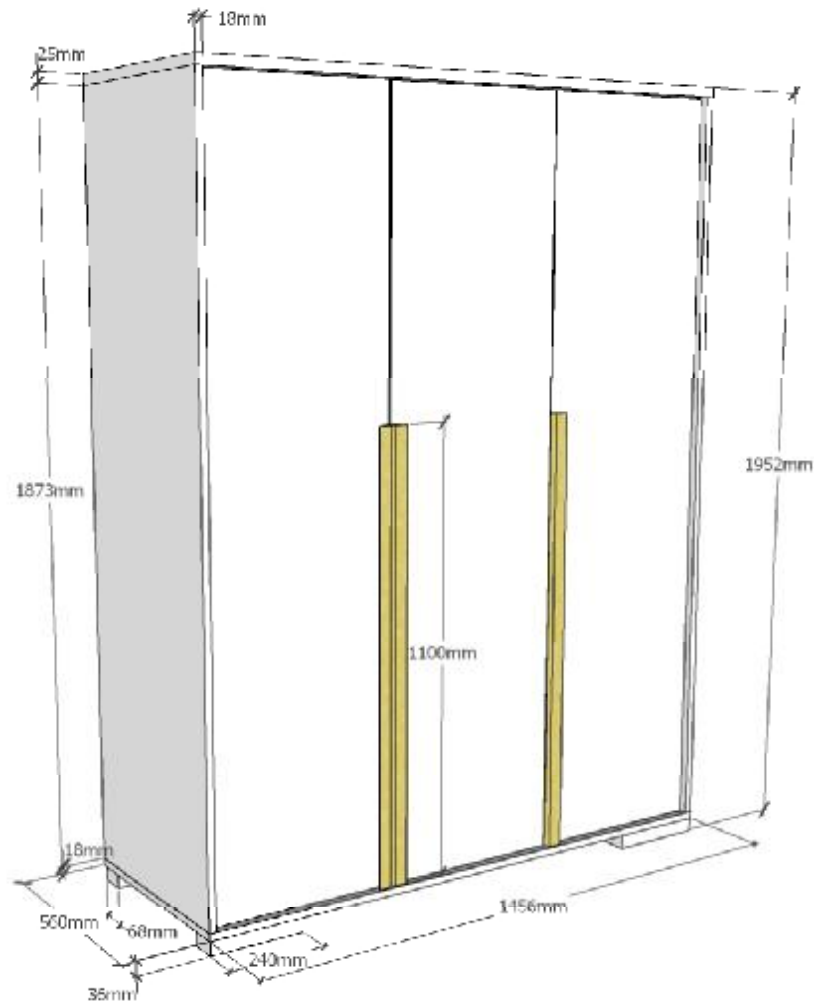

L:2050mm H:761mm D:975mm innersize 900x2000mm

LONDEN BED : LDBE90..

L:481mm H:488mm D:400mm

LONDEN NIGHTCHEST : LDNA22..

L:1456mm H:1952mm D:560mm

LONDEN WARDROBE : LDKL13..