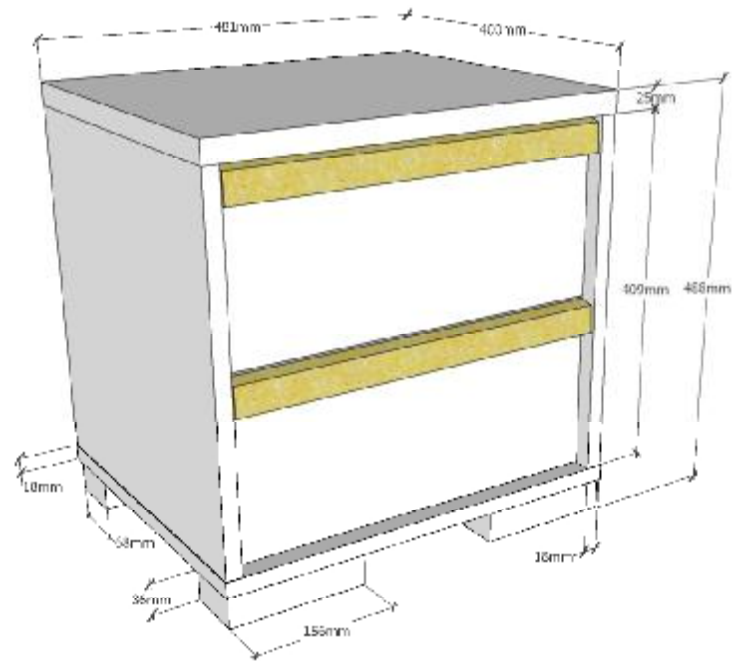

L:2050mm H:761mm D:975mm innersize 900x2000mm

LONDEN BED : LDBE90..

L:481mm H:488mm D:400mm

LONDEN NIGHTCHEST : LDNA22..

L:1456mm H:1952mm D:560mm

LONDEN WARDROBE : LDKL13..