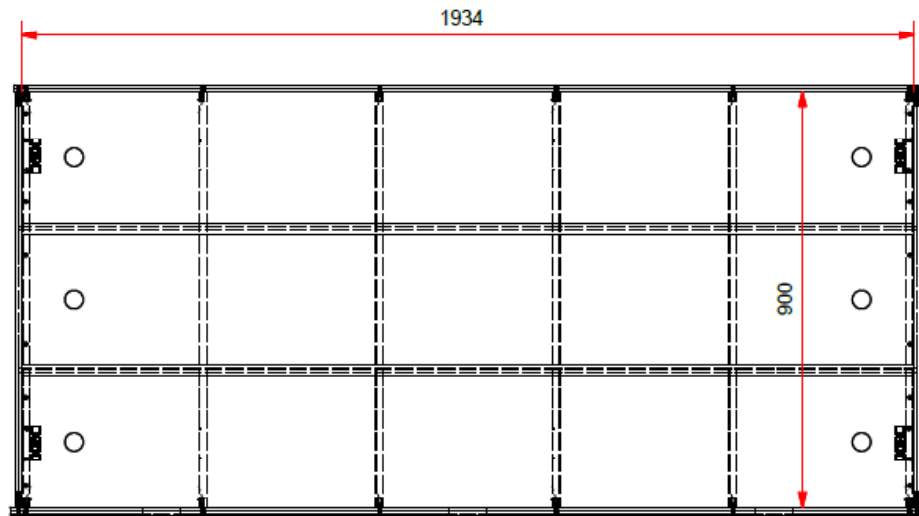

L: 2112mm H: 766mm D: 978mm INNERSIZE 2000x900mm

MODEL MARGRIT MGKB9024

DATE : 13/12/2021

COPYRIGHT © 2021 VIPACK, ALL RIGHTS RESERVED

All contents on this document are protected by copyright & patents. Except as specifically permitted herein, no portion of the information on this document may be reproduced in any form, or by any means, without prior written permission from Vipack bvba. No parts of the designs and the products can be copied or transmitted. Product and drawings under Patent and Copyright.

L: 1985mm H: 281mm D: 933mm INNERSIZE 1934x900mm

MODEL MARGRIT MGRB9014

DATE : 13/12/2021