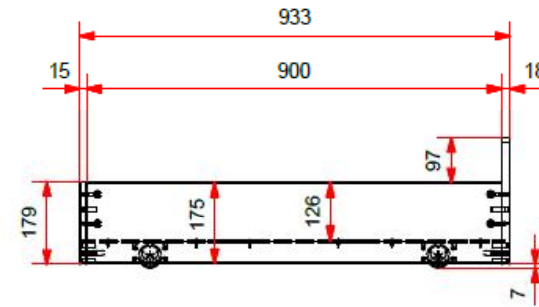

L: 2112mm H: 766mm D: 978mm INNERSIZE 2000x900mm

MODEL MARGRIT MGKB9024

DATE : 13/12/2021

COPYRIGHT © 2021 VIPACK, ALL RIGHTS RESERVED

All contents on this document are protected by copyright & patents. Except as specifically permitted herein, no portion of the information on this document may be reproduced in any form, or by any means, without prior written permission from Vipack bvba. No parts of the designs and the products can be copied or transmitted. Product and drawings under Patent and Copyright.

L: 1985mm H: 281mm D: 933mm INNERSIZE 1934x900mm

MODEL MARGRIT MGRB9014

DATE : 13/12/2021