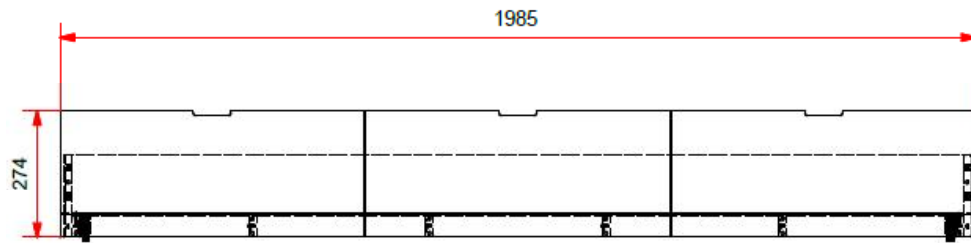

L: 2112mm H: 766mm D: 978mm INNERSIZE 2000x900mm

MODEL MARGRIT MGKB9024

DATE : 13/12/2021

COPYRIGHT © 2021 VIPACK, ALL RIGHTS RESERVED

All contents on this document are protected by copyright & patents. Except as specifically permitted herein, no portion of the information on this document may be reproduced in any form, or by any means, without prior written permission from Vipack bvba. No parts of the designs and the products can be copied or transmitted. Product and drawings under Patent and Copyright.

L: 1985mm H: 281mm D: 933mm INNERSIZE 1934x900mm

MODEL MARGRIT MGRB9014

DATE : 13/12/2021