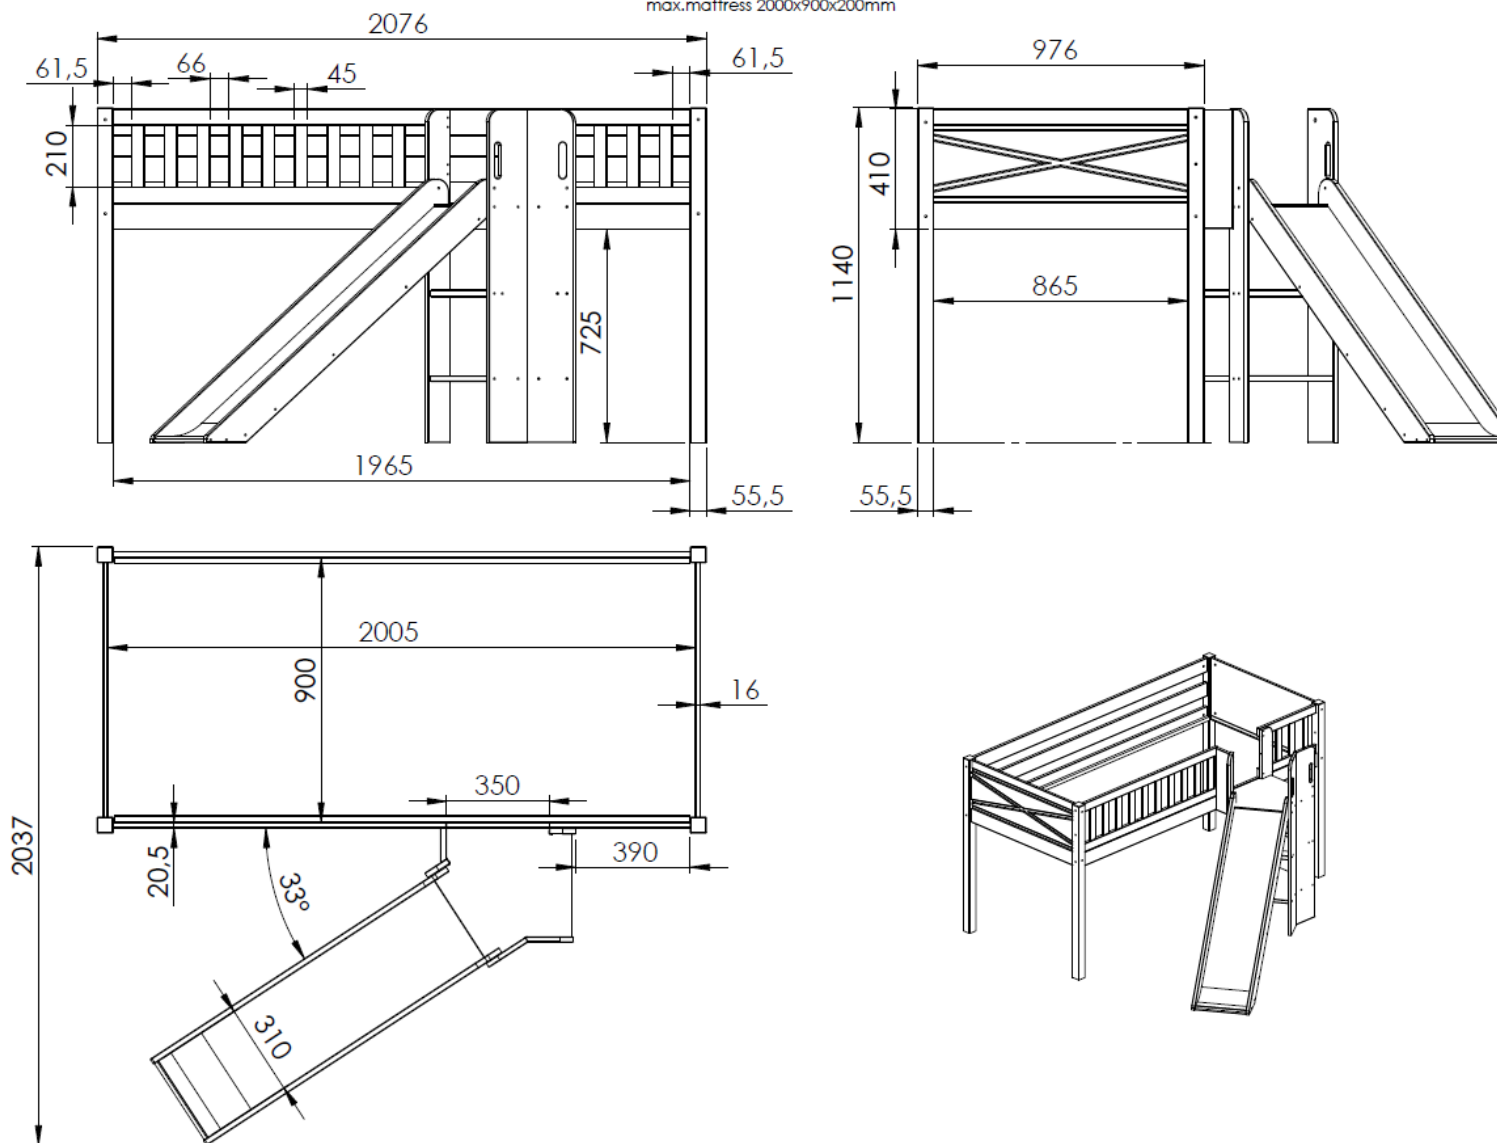

Scott Midsleeper with slide
max.mattress 2000x900x200mm

INCLUDED 15 SLATS 70x17mm

Model: SCOTT STHSGB14	Discription: MIDSLEEPER WITH SLIDE	Page: 1/1
Dimensions(mm): 2076x1140x2037	Material: PINE+MDF	Date: 31/01/2023
All contents on this document are protected by copyright & patents. Except as specifically permitted herein, no portion of the information on this document may be reproduced in any form, or by any means, without prior written permission from Vipack bvba. No parts of the designs and the products can be copied or transmitted. Product and drawings under Patent and Copyright.		COPYRIGHT © 2023 VIPACK, ALL RIGHTS RESERVED
		