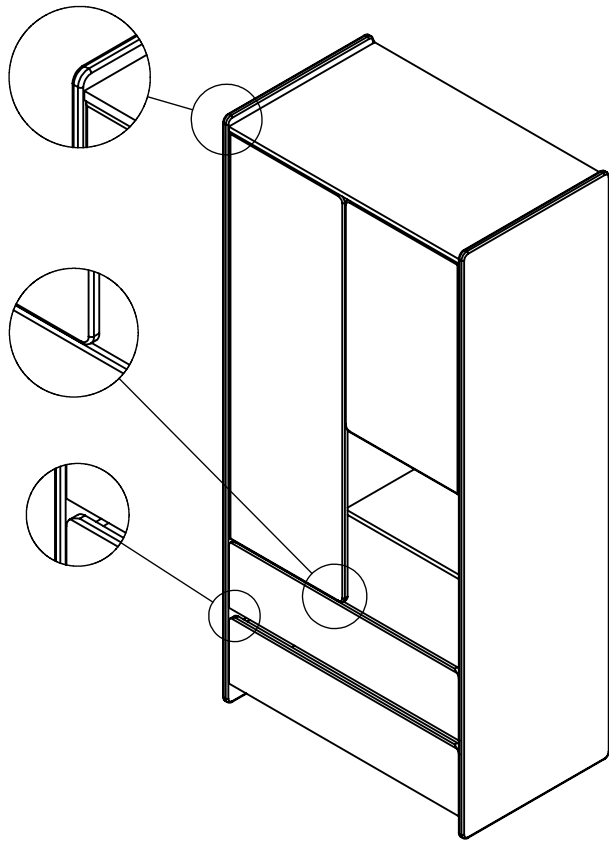

KIDDY wardrobe

SATIN WHITE

PINE WOOD
NATURAL

2 DOORS
2 DRAWERS
2 ALCOVES

WITH NATURAL
PINE WOOD SHELF

KIKL2214

COPYRIGHT © 2018 VIPACK, ALL RIGHTS RESERVED

All contents on this document are protected by copyright & patents. Except as specifically permitted herein, no portion of the information on this document may be reproduced in any form, or by any means, without prior written permission from Vipack bvba. No parts of the designs and the products can be copied or transmitted. Product and drawings under Patent and Copyright

KIDDY wardrobe - measurements

DRAWERS : METAL SLIDES
DOORS : METAL HINGES

All contents on this document are protected by copyright & patents. Except as specifically permitted herein, no portion of the information on this document may be reproduced in any form, or by any means, without prior written permission from Vipack bvba. No parts of the designs and the products can be copied or transmitted. Product and drawings under Patent and Copyright