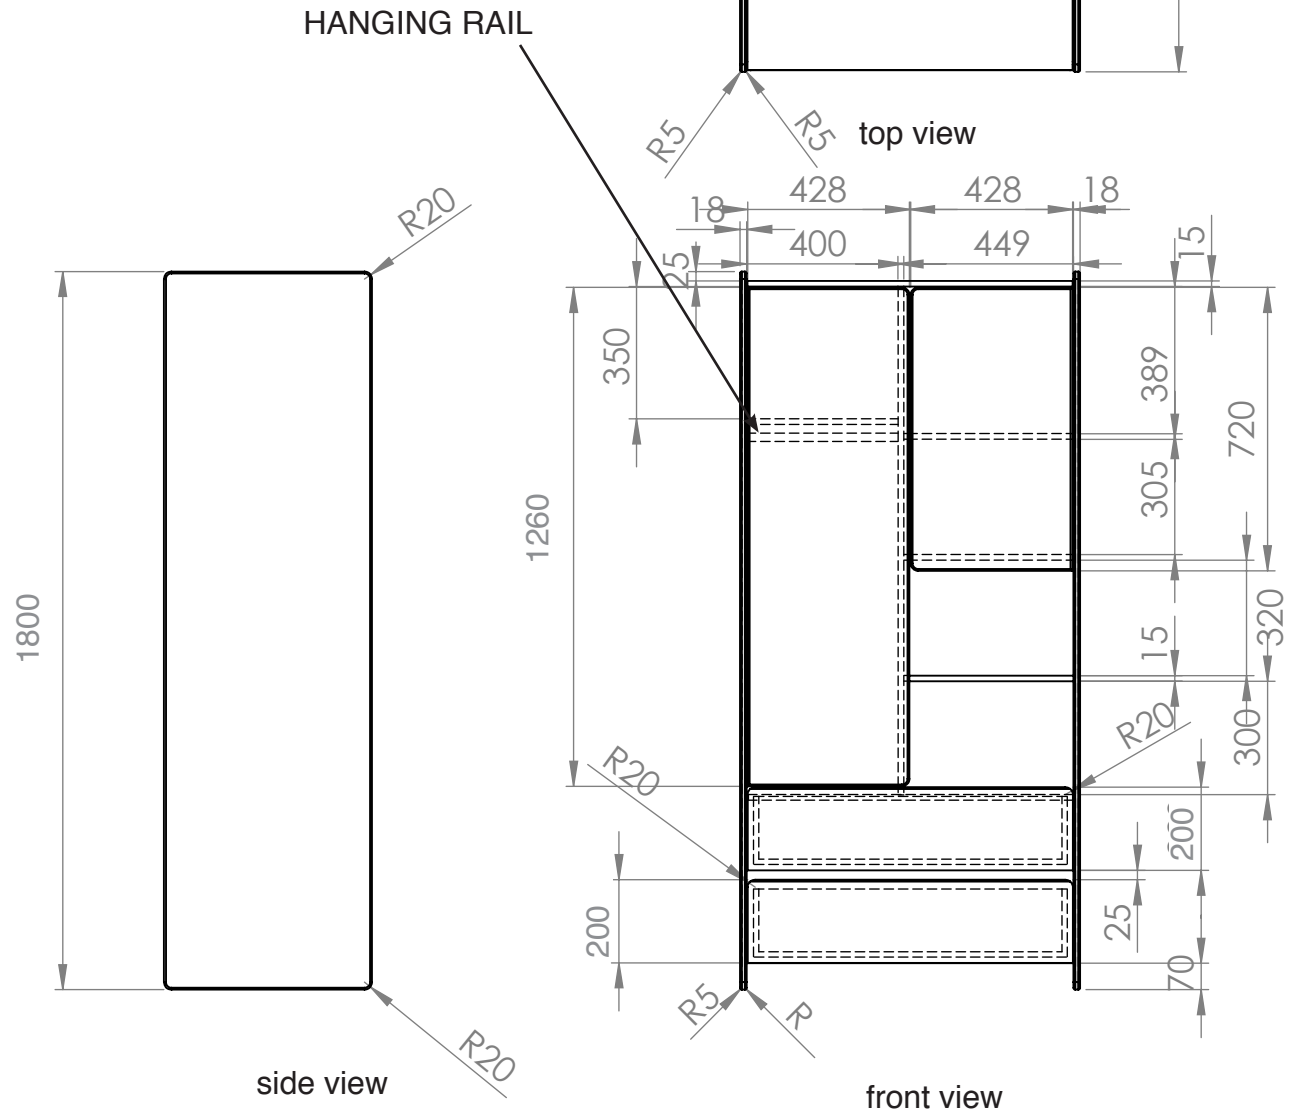

KIDDY wardrobe

SATIN WHITE

PINE WOOD
NATURAL

2 DOORS
2 DRAWERS
2 ALCOVES

WITH NATURAL
PINE WOOD SHELF

KIKL2214

COPYRIGHT © 2018 VIPACK, ALL RIGHTS RESERVED

All contents on this document are protected by copyright & patents. Except as specifically permitted herein, no portion of the information on this document may be reproduced in any form, or by any means, without prior written permission from Vipack bvba. No parts of the designs and the products can be copied or transmitted. Product and drawings under Patent and Copyright

KIDDY wardrobe - measurements

DRAWERS : METAL SLIDES
DOORS : METAL HINGES

All contents on this document are protected by copyright & patents. Except as specifically permitted herein, no portion of the information on this document may be reproduced in any form, or by any means, without prior written permission from Vipack bvba. No parts of the designs and the products can be copied or transmitted. Product and drawings under Patent and Copyright