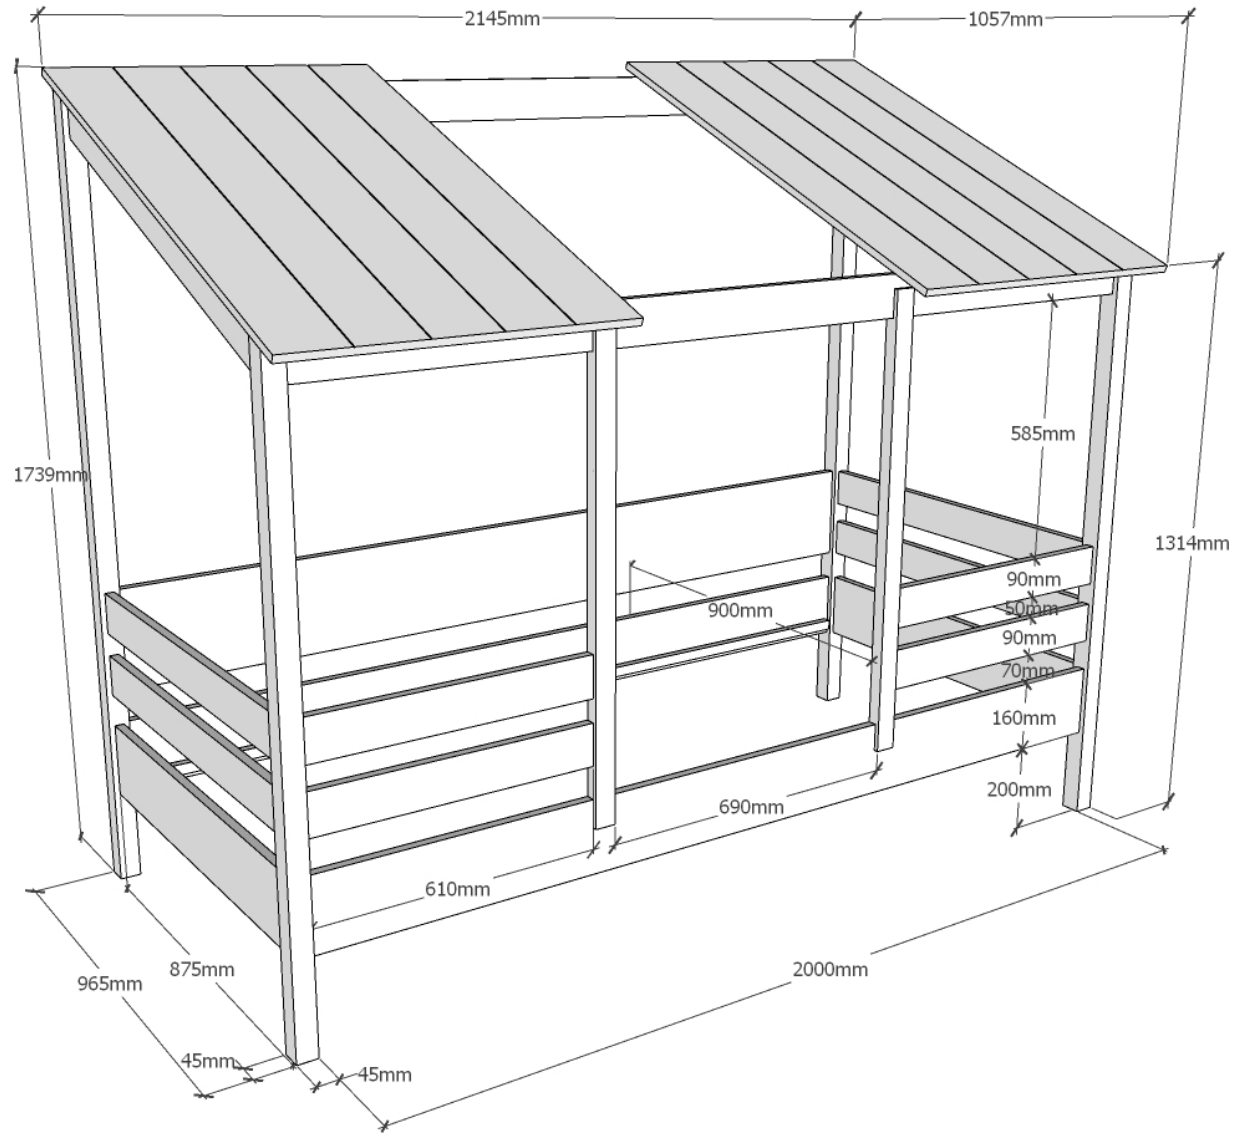

-  SOLID PINE WOOD
WHITE LACQUERED
-  MDF ROOF
WHITE LACQUERED

HOUSE BED L:2145mm H1739mm D:1057mm
innersize 900x2000mm

MODEL : HB900914