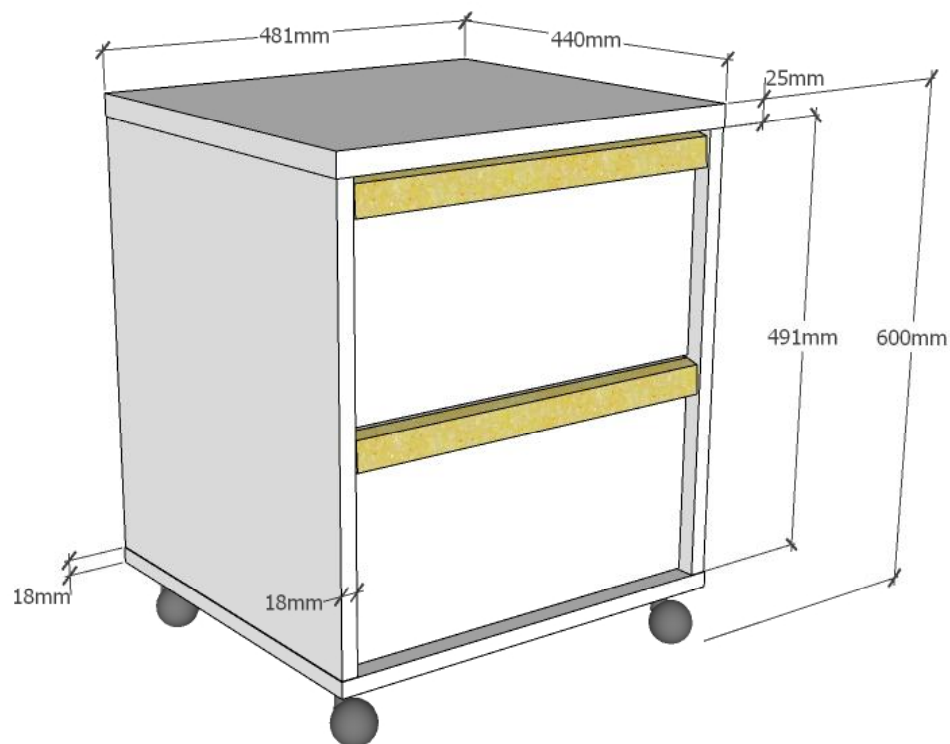

L:1400mm H:750mm D:650mm

LONDEN DESK : LDBU14..

L:481mm H:600mm D:440mm

LONDEN CONTAINER : LDRK12..

L:455mm H:1952mm D:450mm

LONDEN BOOKCASE : LDBI14..