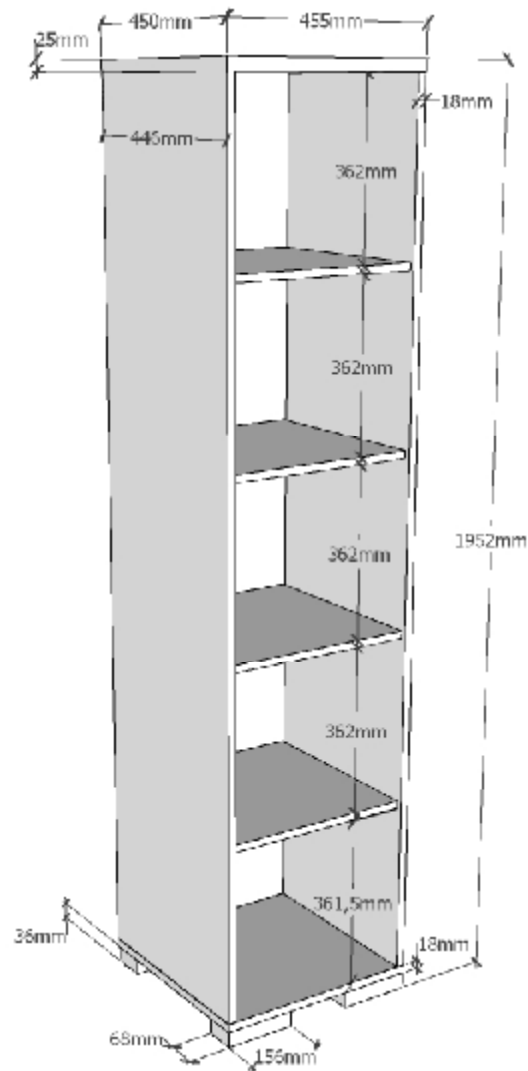

L:1400mm H:750mm D:650mm

LONDEN DESK : LDBU14..

L:481mm H:600mm D:440mm

LONDEN CONTAINER : LDRK12..

L:455mm H:1952mm D:450mm

LONDEN BOOKCASE : LDBI14..