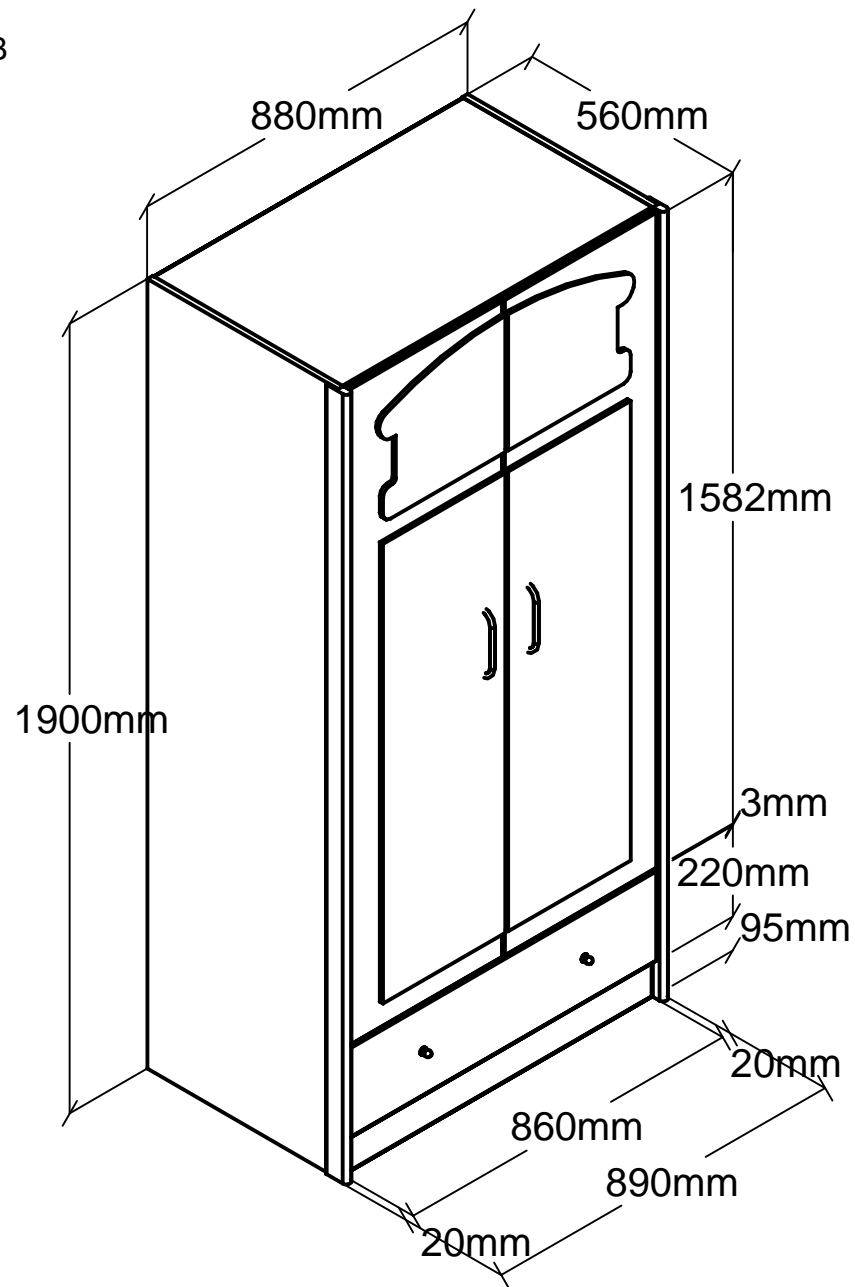

MODEL FUNBED WARDROBE: SCWRLB

W: 900mm H: 1900mm D: 568mm