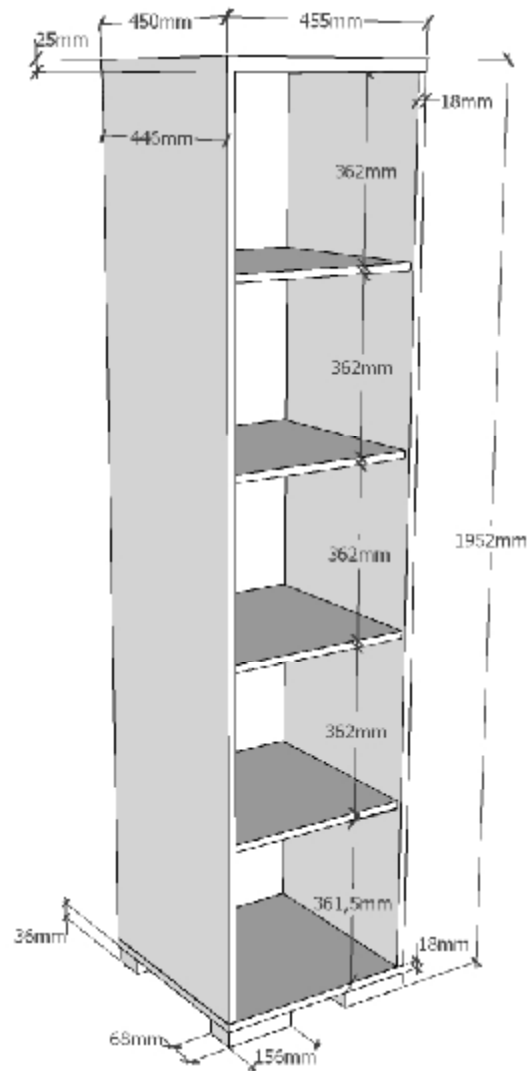

L:2050mm H:761mm D:975mm innersize 900x2000mm

LONDEN BED : LDBE90..

COPYRIGHT © 2020 VIPACK, ALL RIGHTS RESERVED

All contents on this document are protected by copyright & patents. Except as specifically permitted herein, no portion of the information on this document may be reproduced in any form, or by any means, without prior written permission from Vipack bvba. No parts of the designs and the products can be copied or transmitted. Product and drawings under Patent and Copyright.

VIPACK
FURNITURE

L:985mm H:1952mm D:560mm

LONDEN WARDROBE : LDKL12..

COPYRIGHT © 2020 VIPACK, ALL RIGHTS RESERVED

All contents on this document are protected by copyright & patents. Except as specifically permitted herein, no portion of the information on this document may be reproduced in any form, or by any means, without prior written permission from Vipack bvba. No parts of the designs and the products can be copied or transmitted. Product and drawings under Patent and Copyright.

L:1400mm H:750mm D:650mm

LONDEN DESK : LDBU14..

COPYRIGHT © 2020 VIPACK, ALL RIGHTS RESERVED

All contents on this document are protected by copyright & patents. Except as specifically permitted herein, no portion of the information on this document may be reproduced in any form, or by any means, without prior written permission from Vipack bvba. No parts of the designs and the products can be copied or transmitted. Product and drawings under Patent and Copyright.

 **VIPACK**
FURNITURE

L:481mm H:600mm D:440mm

LONDEN CONTAINER : LDRK12..

L:455mm H:1952mm D:450mm

LONDEN BOOKCASE : LDBI14..