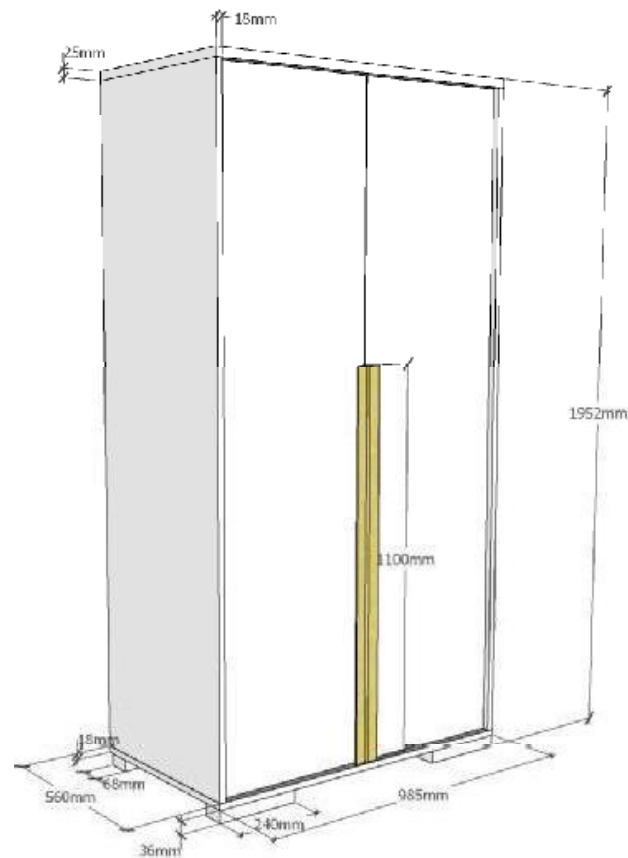

L:2050mm H:761mm D:975mm innersize 900x2000mm

LONDEN BED : LDBE90..

COPYRIGHT © 2020 VIPACK, ALL RIGHTS RESERVED

All contents on this document are protected by copyright & patents. Except as specifically permitted herein, no portion of the information on this document may be reproduced in any form, or by any means, without prior written permission from Vipack bvba. No parts of the designs and the products can be copied or transmitted. Product and drawings under Patent and Copyright.

L:481mm H:488mm D:400mm

LONDEN NIGHTCHEST : LDNA22..

COPYRIGHT © 2020 VIPACK, ALL RIGHTS RESERVED

All contents on this document are protected by copyright & patents. Except as specifically permitted herein, no portion of the information on this document may be reproduced in any form, or by any means, without prior written permission from Vipack bvba. No parts of the designs and the products can be copied or transmitted. Product and drawings under Patent and Copyright.

VIPACK
FURNITURE

L:985mm H:1952mm D:560mm

LONDEN WARDROBE : LDKL12..

COPYRIGHT © 2020 VIPACK, ALL RIGHTS RESERVED

All contents on this document are protected by copyright & patents. Except as specifically permitted herein, no portion of the information on this document may be reproduced in any form, or by any means, without prior written permission from Vipack bvba. No parts of the designs and the products can be copied or transmitted. Product and drawings under Patent and Copyright.

L:1400mm H:750mm D:650mm

LONDEN DESK : LDBU14..

COPYRIGHT © 2020 VIPACK, ALL RIGHTS RESERVED

All contents on this document are protected by copyright & patents. Except as specifically permitted herein, no portion of the information on this document may be reproduced in any form, or by any means, without prior written permission from Vipack bvba. No parts of the designs and the products can be copied or transmitted. Product and drawings under Patent and Copyright.