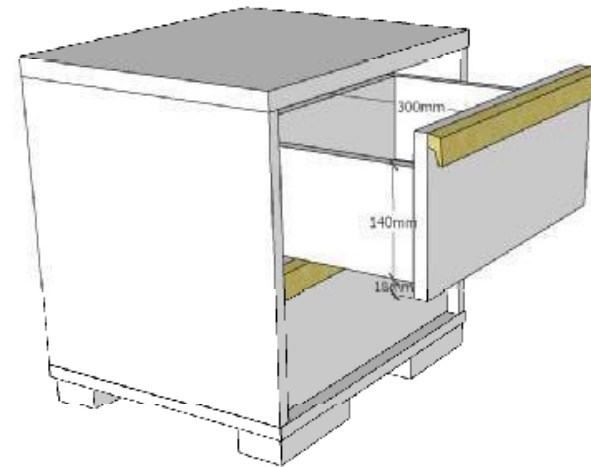

L:2050mm H:761mm D:975mm innersize 900x2000mm

LONDEN BED : LDBE90..

COPYRIGHT © 2020 VIPACK, ALL RIGHTS RESERVED

All contents on this document are protected by copyright & patents. Except as specifically permitted herein, no portion of the information on this document may be reproduced in any form, or by any means, without prior written permission from Vipack bvba. No parts of the designs and the products can be copied or transmitted. Product and drawings under Patent and Copyright.

L:481mm H:488mm D:400mm

LONDEN NIGHTCHEST : LDNA22..

COPYRIGHT © 2020 VIPACK, ALL RIGHTS RESERVED

All contents on this document are protected by copyright & patents. Except as specifically permitted herein, no portion of the information on this document may be reproduced in any form, or by any means, without prior written permission from Vipack bvba. No parts of the designs and the products can be copied or transmitted. Product and drawings under Patent and Copyright.

VIPACK
FURNITURE

L:985mm H:1952mm D:560mm

LONDEN WARDROBE : LDKL12..

COPYRIGHT © 2020 VIPACK, ALL RIGHTS RESERVED

All contents on this document are protected by copyright & patents. Except as specifically permitted herein, no portion of the information on this document may be reproduced in any form, or by any means, without prior written permission from Vipack bvba. No parts of the designs and the products can be copied or transmitted. Product and drawings under Patent and Copyright.

L:1400mm H:750mm D:650mm

LONDEN DESK : LDBU14..

COPYRIGHT © 2020 VIPACK, ALL RIGHTS RESERVED

All contents on this document are protected by copyright & patents. Except as specifically permitted herein, no portion of the information on this document may be reproduced in any form, or by any means, without prior written permission from Vipack bvba. No parts of the designs and the products can be copied or transmitted. Product and drawings under Patent and Copyright.