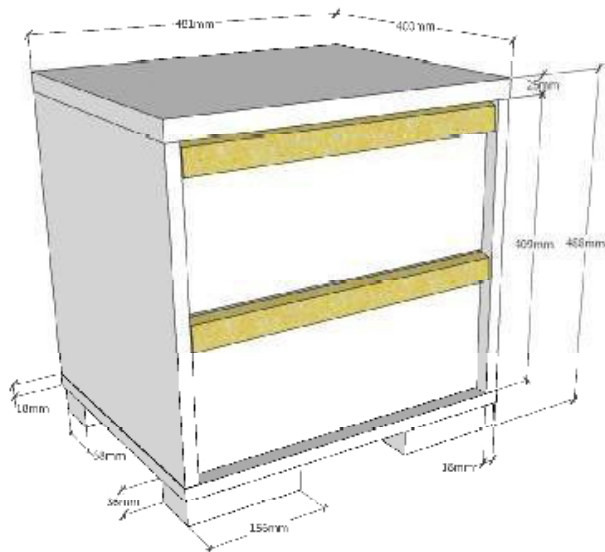

L:2050mm H:761mm D:975mm innersize 900x2000mm

LONDEN BED : LDBE90..

COPYRIGHT © 2020 VIPACK, ALL RIGHTS RESERVED

All contents on this document are protected by copyright & patents. Except as specifically permitted herein, no portion of the information on this document may be reproduced in any form, or by any means, without prior written permission from Vipack bvba. No parts of the designs and the products can be copied or transmitted. Product and drawings under Patent and Copyright.

L:481mm H:488mm D:400mm

LONDEN NIGHTCHEST : LDNA22..

COPYRIGHT © 2020 VIPACK, ALL RIGHTS RESERVED

All contents on this document are protected by copyright & patents. Except as specifically permitted herein, no portion of the information on this document may be reproduced in any form, or by any means, without prior written permission from Vipack bvba. No parts of the designs and the products can be copied or transmitted. Product and drawings under Patent and Copyright.

VIPACK
FURNITURE

L:985mm H:1952mm D:560mm

LONDEN WARDROBE : LDKL12..

COPYRIGHT © 2020 VIPACK, ALL RIGHTS RESERVED

All contents on this document are protected by copyright & patents. Except as specifically permitted herein, no portion of the information on this document may be reproduced in any form, or by any means, without prior written permission from Vipack bvba. No parts of the designs and the products can be copied or transmitted. Product and drawings under Patent and Copyright.

L:1400mm H:750mm D:650mm

LONDEN DESK : LDBU14..

COPYRIGHT © 2020 VIPACK, ALL RIGHTS RESERVED

All contents on this document are protected by copyright & patents. Except as specifically permitted herein, no portion of the information on this document may be reproduced in any form, or by any means, without prior written permission from Vipack bvba. No parts of the designs and the products can be copied or transmitted. Product and drawings under Patent and Copyright.