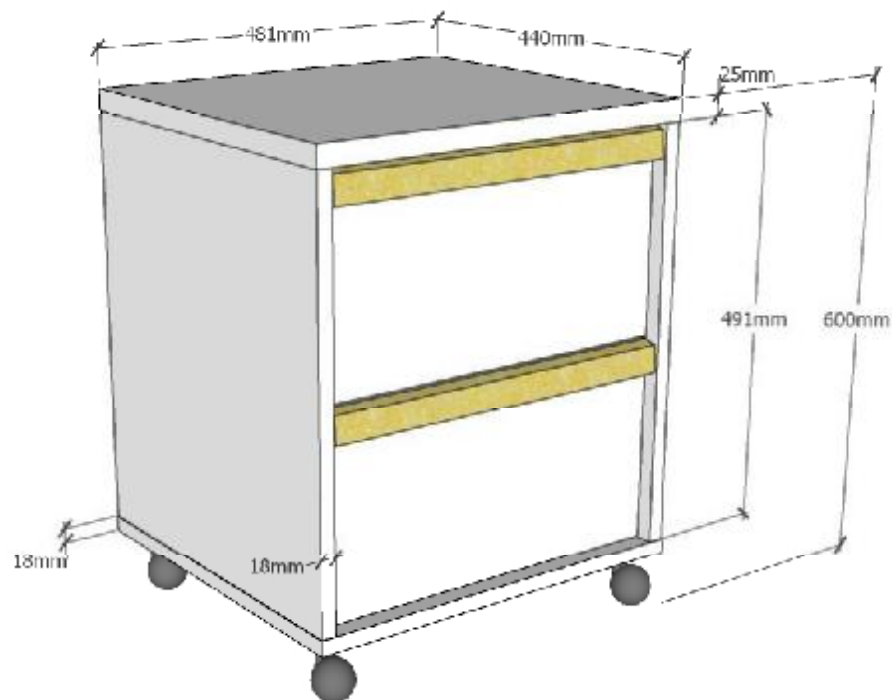

L:2050mm H:761mm D:975mm innersize 900x2000mm

LONDEN BED : LDBE90..

COPYRIGHT © 2020 VIPACK, ALL RIGHTS RESERVED

All contents on this document are protected by copyright & patents. Except as specifically permitted herein, no portion of the information on this document may be reproduced in any form, or by any means, without prior written permission from Vipack bvba. No parts of the designs and the products can be copied or transmitted. Product and drawings under Patent and Copyright.

VIPACK
FURNITURE

L:985mm H:1952mm D:560mm

LONDEN WARDROBE : LDKL12..

COPYRIGHT © 2020 VIPACK, ALL RIGHTS RESERVED

All contents on this document are protected by copyright & patents. Except as specifically permitted herein, no portion of the information on this document may be reproduced in any form, or by any means, without prior written permission from Vipack bvba. No parts of the designs and the products can be copied or transmitted. Product and drawings under Patent and Copyright.

L:1400mm H:750mm D:650mm

LONDEN DESK : LDBU14..

COPYRIGHT © 2020 VIPACK, ALL RIGHTS RESERVED

All contents on this document are protected by copyright & patents. Except as specifically permitted herein, no portion of the information on this document may be reproduced in any form, or by any means, without prior written permission from Vipack bvba. No parts of the designs and the products can be copied or transmitted. Product and drawings under Patent and Copyright.

 **VIPACK**
FURNITURE

L:481mm H:600mm D:440mm

LONDEN CONTAINER : LDRK12..

L:455mm H:1952mm D:450mm

LONDEN BOOKCASE : LDBI14..