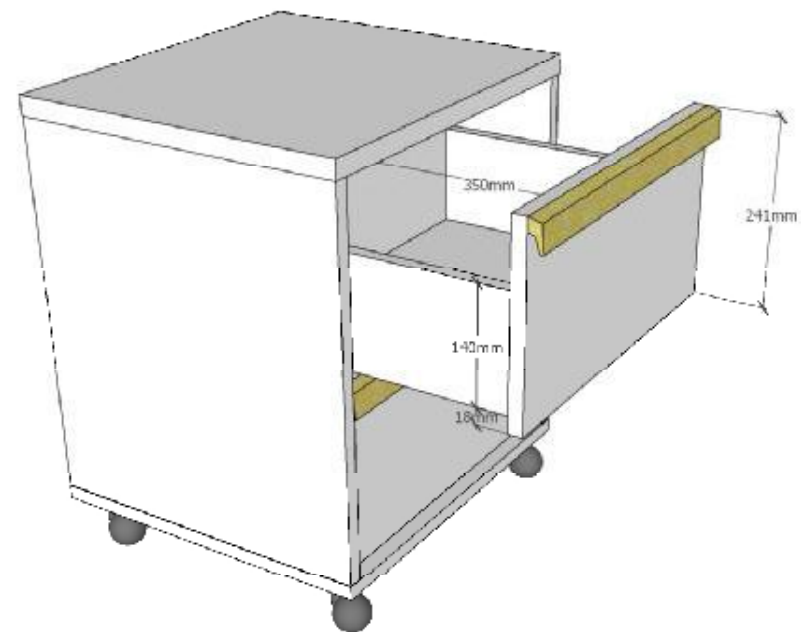

L:2050mm H:761mm D:975mm innersize 900x2000mm

LONDEN BED : LDBE90..

COPYRIGHT © 2020 VIPACK, ALL RIGHTS RESERVED

All contents on this document are protected by copyright & patents. Except as specifically permitted herein, no portion of the information on this document may be reproduced in any form, or by any means, without prior written permission from Vipack bvba. No parts of the designs and the products can be copied or transmitted. Product and drawings under Patent and Copyright.

VIPACK
FURNITURE

L:985mm H:1952mm D:560mm

LONDEN WARDROBE : LDKL12..

COPYRIGHT © 2020 VIPACK, ALL RIGHTS RESERVED

All contents on this document are protected by copyright & patents. Except as specifically permitted herein, no portion of the information on this document may be reproduced in any form, or by any means, without prior written permission from Vipack bvba. No parts of the designs and the products can be copied or transmitted. Product and drawings under Patent and Copyright.

L:1400mm H:750mm D:650mm

LONDEN DESK : LDBU14..

COPYRIGHT © 2020 VIPACK, ALL RIGHTS RESERVED

All contents on this document are protected by copyright & patents. Except as specifically permitted herein, no portion of the information on this document may be reproduced in any form, or by any means, without prior written permission from Vipack bvba. No parts of the designs and the products can be copied or transmitted. Product and drawings under Patent and Copyright.

 **VIPACK**
FURNITURE

L:481mm H:600mm D:440mm

LONDEN CONTAINER : LDRK12..

L:455mm H:1952mm D:450mm

LONDEN BOOKCASE : LDBI14..