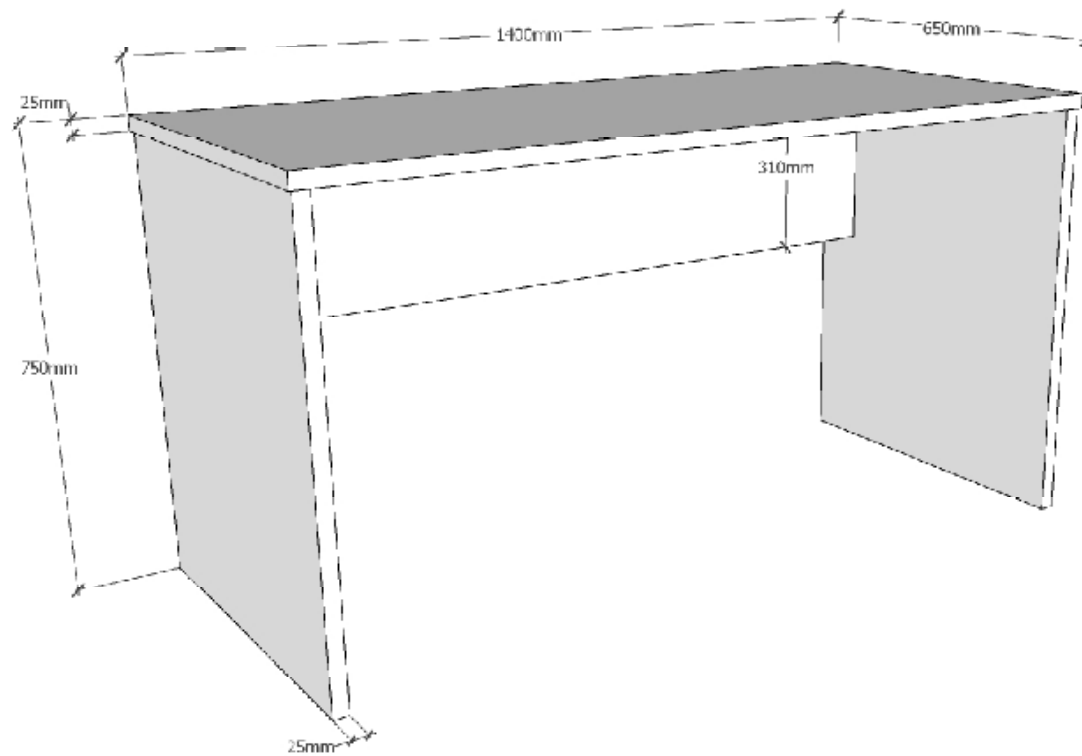

L:2050mm H:761mm D:975mm innersize 900x2000mm

LONDEN BED : LDBE90..

COPYRIGHT © 2020 VIPACK, ALL RIGHTS RESERVED

All contents on this document are protected by copyright & patents. Except as specifically permitted herein, no portion of the information on this document may be reproduced in any form, or by any means, without prior written permission from Vipack bvba. No parts of the designs and the products can be copied or transmitted. Product and drawings under Patent and Copyright.

VIPACK
FURNITURE

L:985mm H:1952mm D:560mm

LONDEN WARDROBE : LDKL12..

COPYRIGHT © 2020 VIPACK, ALL RIGHTS RESERVED

All contents on this document are protected by copyright & patents. Except as specifically permitted herein, no portion of the information on this document may be reproduced in any form, or by any means, without prior written permission from Vipack bvba. No parts of the designs and the products can be copied or transmitted. Product and drawings under Patent and Copyright.

L:1400mm H:750mm D:650mm

LONDEN DESK : LDBU14..

COPYRIGHT © 2020 VIPACK, ALL RIGHTS RESERVED

All contents on this document are protected by copyright & patents. Except as specifically permitted herein, no portion of the information on this document may be reproduced in any form, or by any means, without prior written permission from Vipack bvba. No parts of the designs and the products can be copied or transmitted. Product and drawings under Patent and Copyright.

 **VIPACK**
FURNITURE

L:481mm H:600mm D:440mm

LONDEN CONTAINER : LDRK12..

L:455mm H:1952mm D:450mm

LONDEN BOOKCASE : LDBI14..