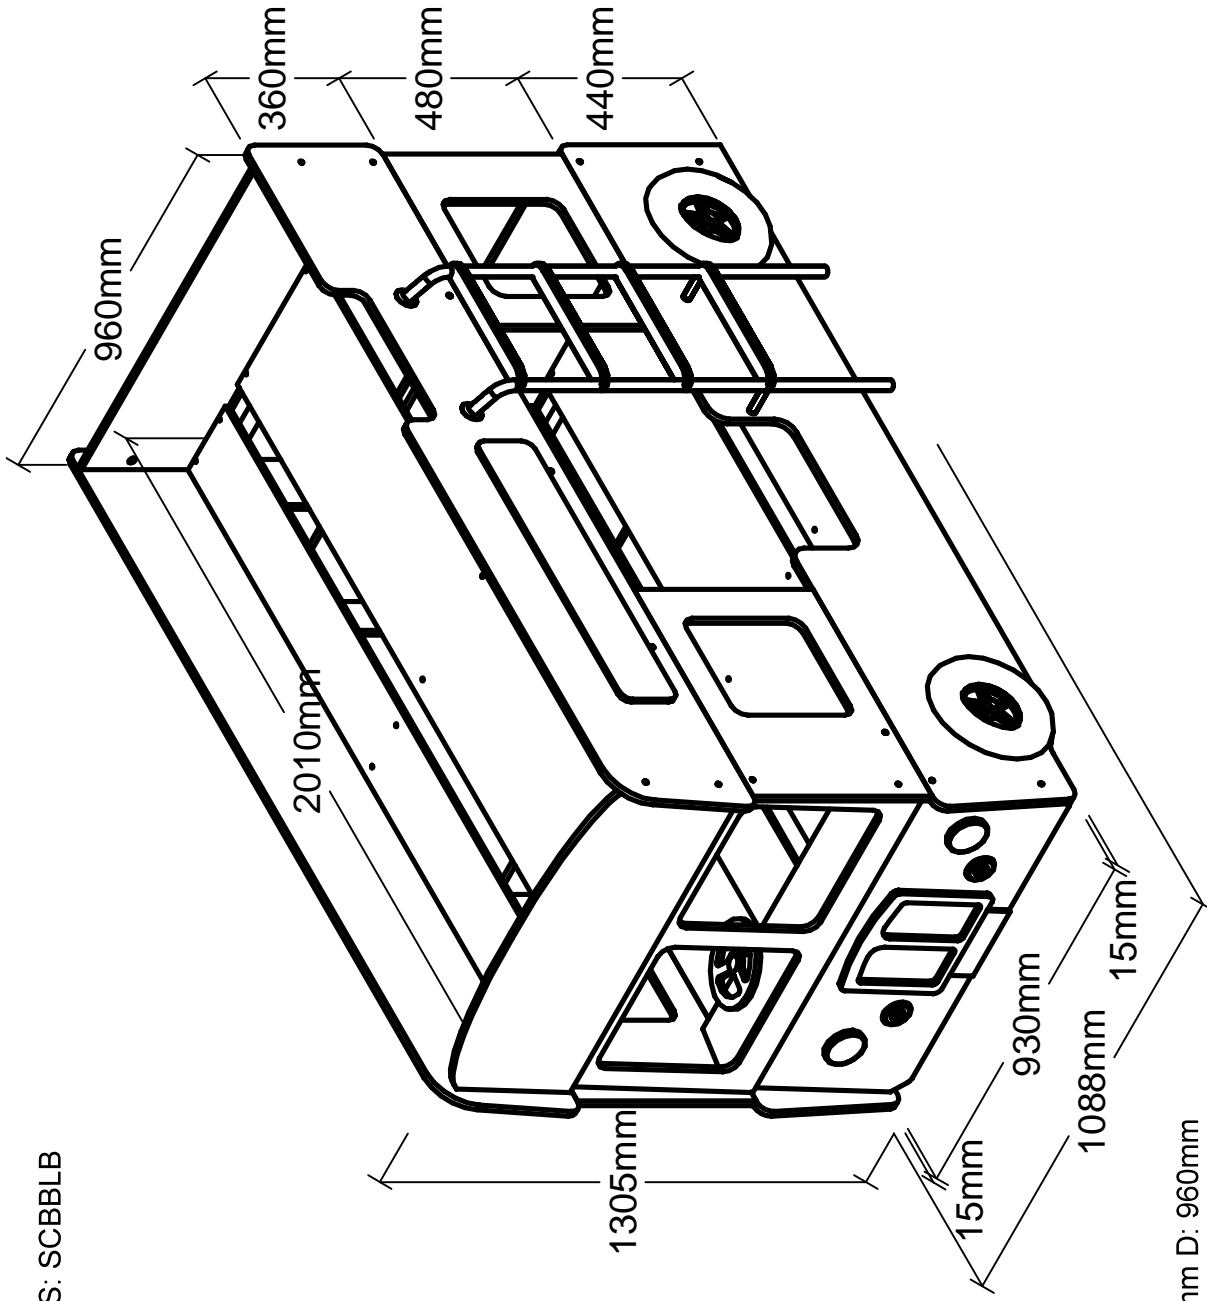

MODEL LONDON BUS: SCBBLB

W: 2150mm H: 1320mm D: 960mm

All contents on this document are protected by copyright & patents. Except as specifically permitted herein, no portion of the information on this document may be reproduced in any form, or by any means, without prior written permission from Vipack bvba. No parts of the designs and the products can be copied or transmitted. Product and drawings under Patent and Copyright.

COPYRIGHT © 2021 VIPACK, ALL RIGHTS RESERVED

**MA-BASIC 10X90X200CM**

**Fun 10**

Adapts to the body providing a good night's sleep

foam core

anti-mite

antiallergenic

reversible

vacuum rolled

2  
years

garanty

**Caractéristiques:**

Damasc fabric 59% Pes and 41% PP  
200gr/m2 Hypoallergenique Fiber  
7cm Foam 20kg/m3

**body adaptation**

soft

semi-firm