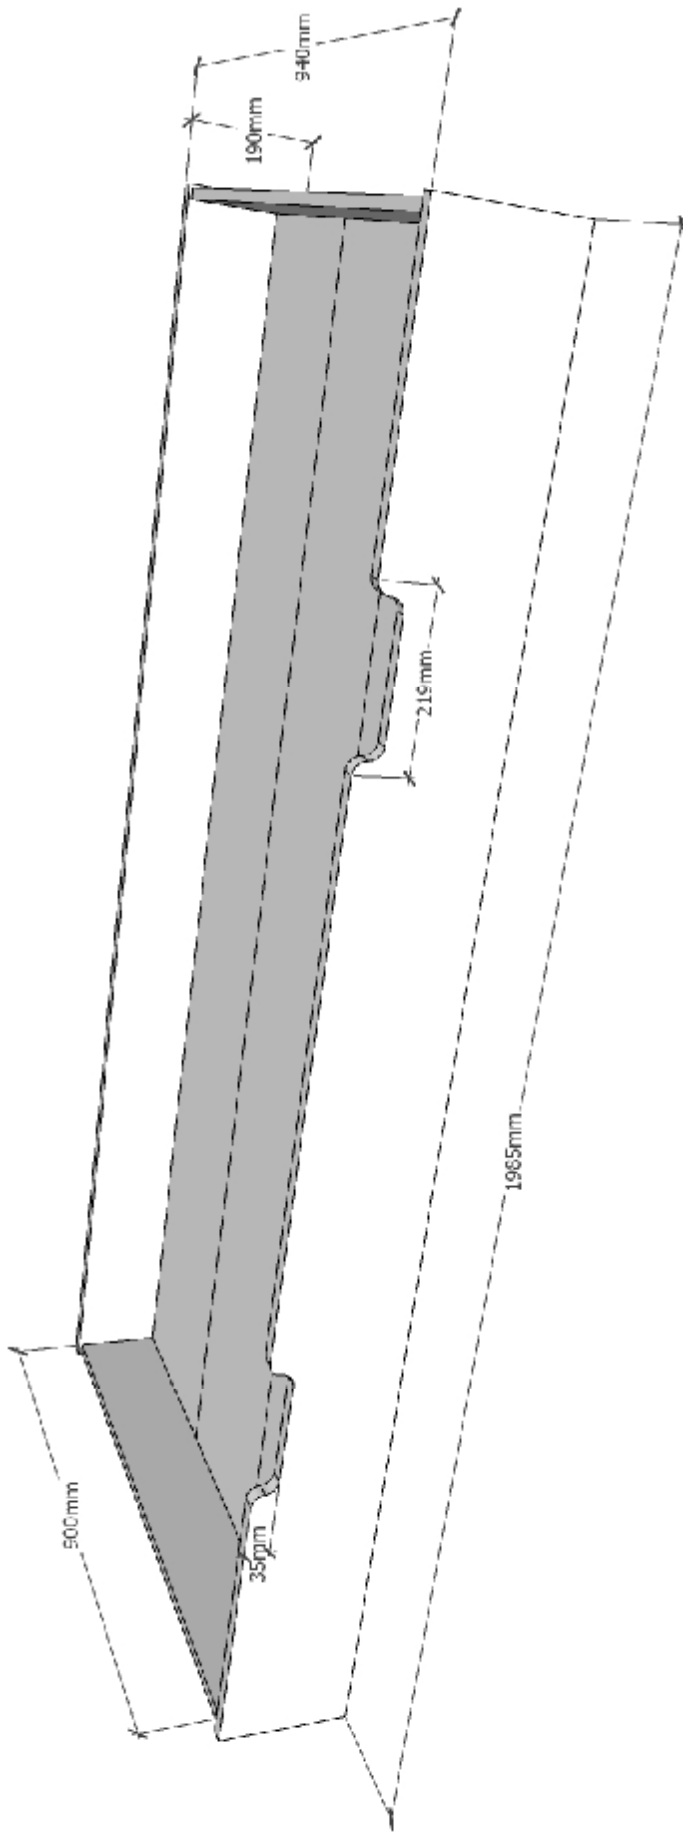

DATE : 08/02/2021

MODEL BABS: BSBE9114
 L: 2100mm H: 1690mm D: 970mm
 Innersize: 900x2000mm

All contents on this document are protected by copyright & patents. Except as specifically permitted herein, no portion of the information on this document may be reproduced in any form, or by any means, without prior written permission from Vipack bvba. No parts of the designs and the products can be copied or transmitted. Product and drawings under Patent and Copyright.

COPYRIGHT © 2021 VIPACK, ALL RIGHTS RESERVED

DRAWER BED L:1985mm H:190mm D:940mm

MODEL : HBRB9014

All contents on this document are protected by copyright & patents. Except as specifically permitted herein, no portion of the information on this document may be reproduced in any form, or by any means, without prior written permission from Vipack bvba. No parts of the designs and the products can be copied or transmitted. Product and drawings under Patent and Copyright.