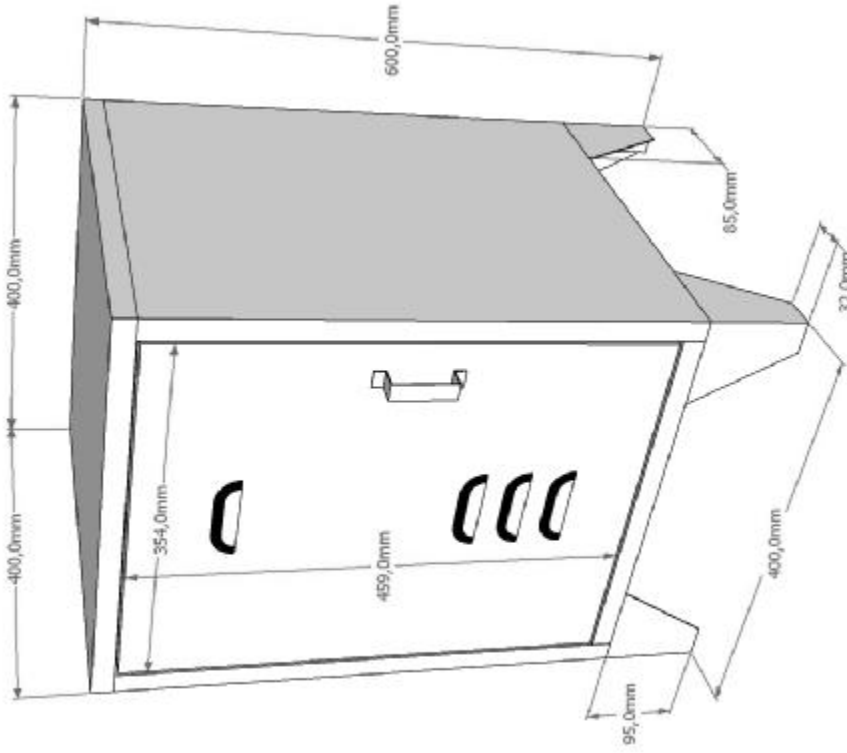

L: 2080mm H: 1100mm D: 985 mm

MODEL: BRONXX BRBE90..

DATE : 23/06/2020

All contents on this document are protected by copyright & patents. Except as specifically permitted herein, no portion of the information on this document may be reproduced in any form, or by any means, without prior written permission from Vipack bvba. No parts of the designs and the products can be copied or transmitted. Product and drawings under Patent and Copyright.

COPYRIGHT © 2020 VIPACK, ALL RIGHTS RESERVED

L: 400mm H: 600mm D: 400 mm

MODEL: BRONXX BRNA11..

DATE : 09/07/2020

All contents on this document are protected by copyright & patents. Except as specifically permitted herein, no portion of the information on this document may be reproduced in any form, or by any means, without prior written permission from Vipack bvba. No parts of the designs and the products can be copied or transmitted. Product and drawings under Patent and Copyright.