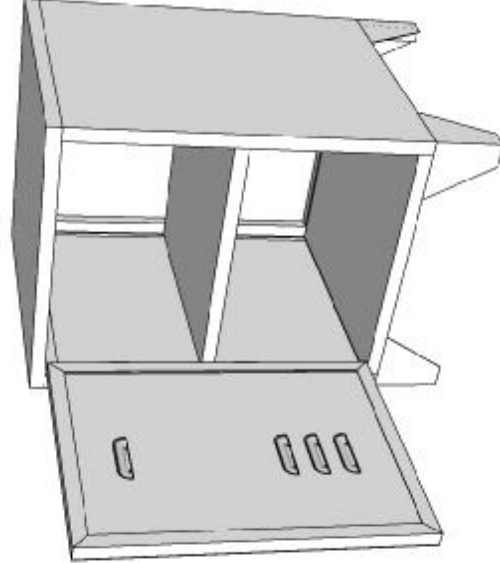

L: 2080mm H: 1100mm D: 985 mm

MODEL: BRONXX BRBE90..

DATE : 23/06/2020

All contents on this document are protected by copyright & patents. Except as specifically permitted herein, no portion of the information on this document may be reproduced in any form, or by any means, without prior written permission from Vipack bvba. No parts of the designs and the products can be copied or transmitted. Product and drawings under Patent and Copyright.

COPYRIGHT © 2020 VIPACK, ALL RIGHTS RESERVED

L: 400mm H: 600mm D: 400 mm

MODEL: BRONXX BRNA11..

DATE : 09/07/2020

All contents on this document are protected by copyright & patents. Except as specifically permitted herein, no portion of the information on this document may be reproduced in any form, or by any means, without prior written permission from Vipack bvba. No parts of the designs and the products can be copied or transmitted. Product and drawings under Patent and Copyright.