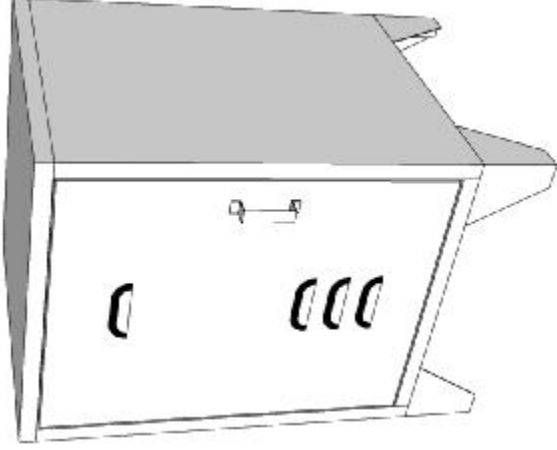

L: 2080mm H: 1100mm D: 985 mm

MODEL: BRONXX BRBE90..

DATE : 23/06/2020

All contents on this document are protected by copyright & patents. Except as specifically permitted herein, no portion of the information on this document may be reproduced in any form, or by any means, without prior written permission from Vipack bvba. No parts of the designs and the products can be copied or transmitted. Product and drawings under Patent and Copyright.

COPYRIGHT © 2020 VIPACK, ALL RIGHTS RESERVED

L: 400mm H: 600mm D: 400 mm

MODEL: BRONXX BRNA11..

DATE : 09/07/2020

All contents on this document are protected by copyright & patents. Except as specifically permitted herein, no portion of the information on this document may be reproduced in any form, or by any means, without prior written permission from Vipack bvba. No parts of the designs and the products can be copied or transmitted. Product and drawings under Patent and Copyright.