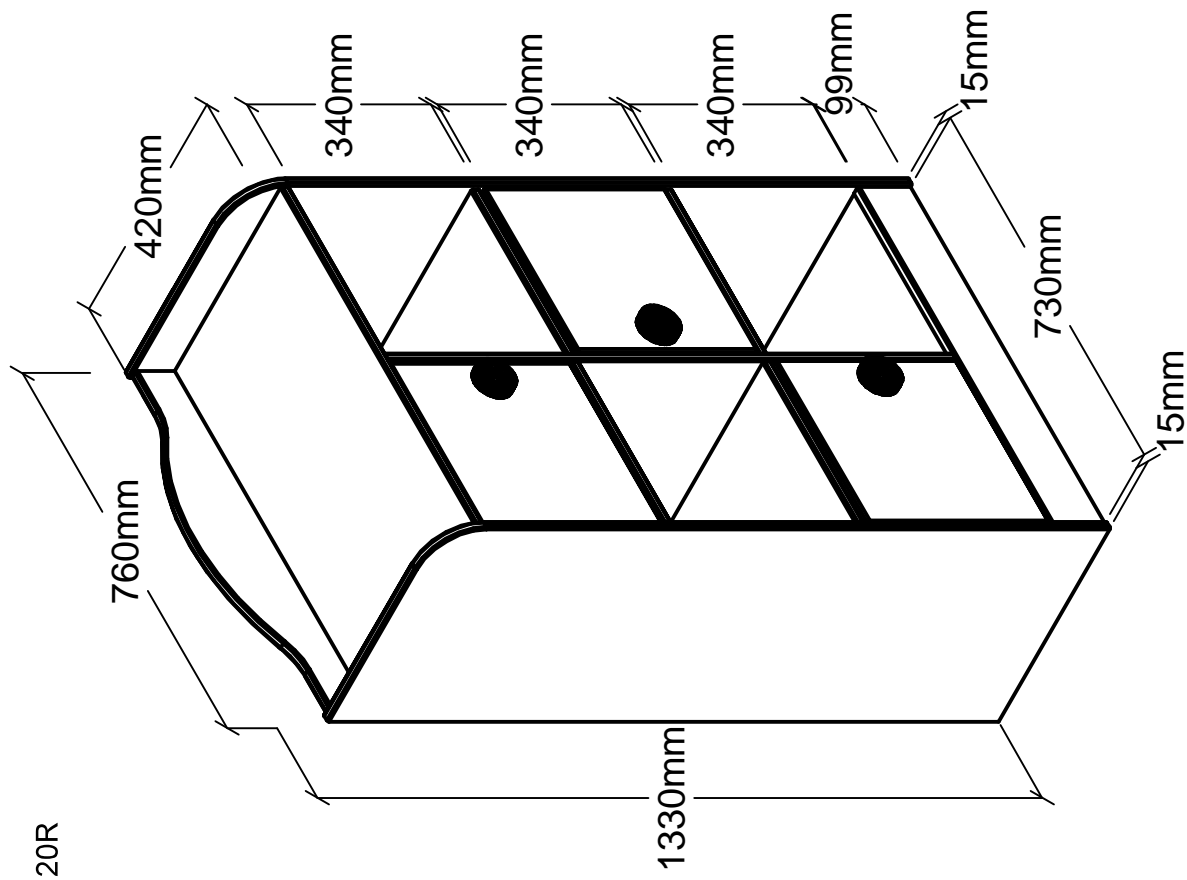

W: 2466mm H: 680mm D: 1110mm

MODEL GRAND TURISMO: SCGT200B

COPYRIGHT © 2021 VIPACK, ALL RIGHTS RESERVED

All contents on this document are protected by copyright & patents. Except as specifically permitted herein, no portion of the information on this document may be reproduced in any form, or by any means, without prior written permission from Vipack bvba. No parts of the designs and the products can be copied or transmitted. Product and drawings under Patent and Copyright.

MODEL FUNBED WARDROBE: SCBI120R

W: 760mm H: 1335mm D: 420mm

All contents on this document are protected by copyright & patents. Except as specifically permitted herein, no portion of the information on this document may be reproduced in any form, or by any means, without prior written permission from Vipack bvba. No parts of the designs and the products can be copied or transmitted. Product and drawings under Patent and Copyright.