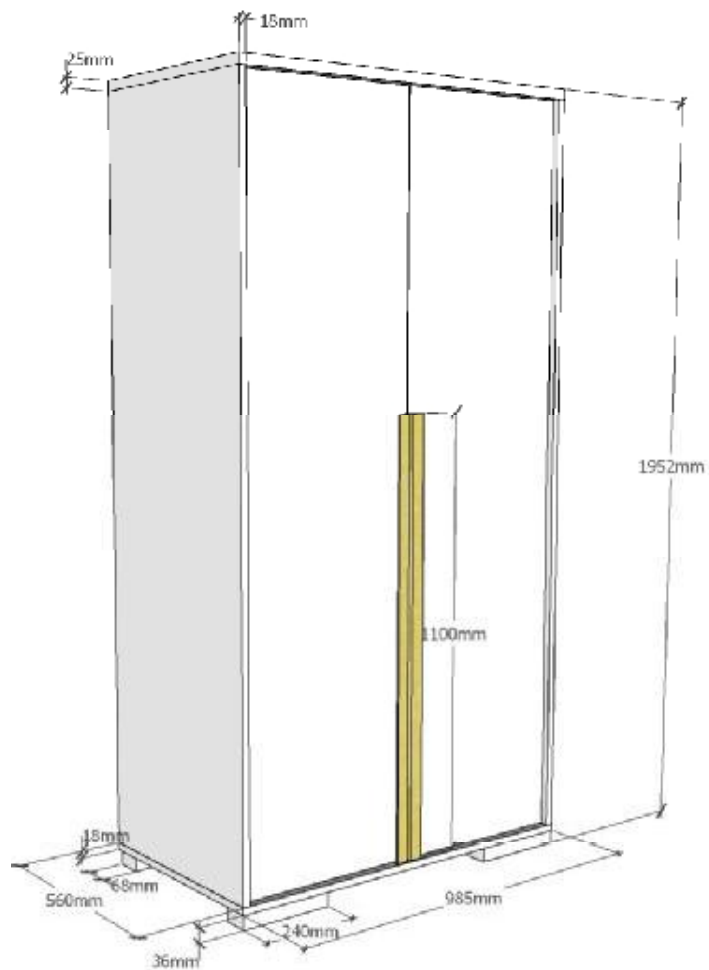

L:481mm H:488mm D:400mm

LONDEN NIGHTCHEST : LDNA22..

L:985mm H:1952mm D:560mm

LONDEN WARDROBE : LDKL12..

L:1400mm H:750mm D:650mm

LONDEN DESK : LDBU14..