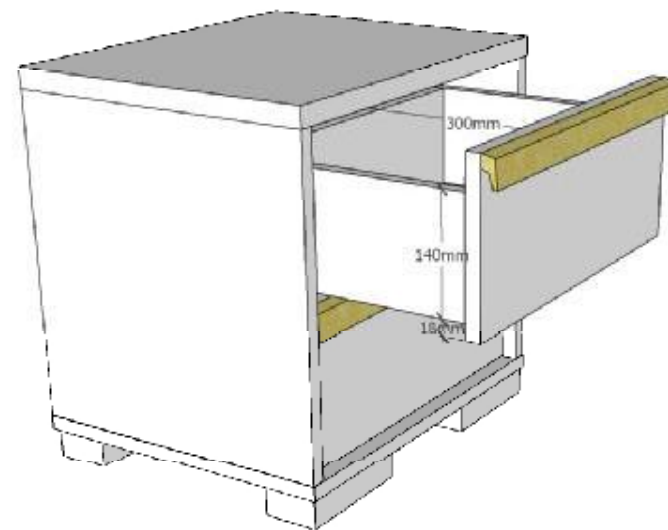

L:481mm H:488mm D:400mm

LONDEN NIGHTCHEST : LDNA22..

L:985mm H:1952mm D:560mm

LONDEN WARDROBE : LDKL12..

L:1400mm H:750mm D:650mm

LONDEN DESK : LDBU14..