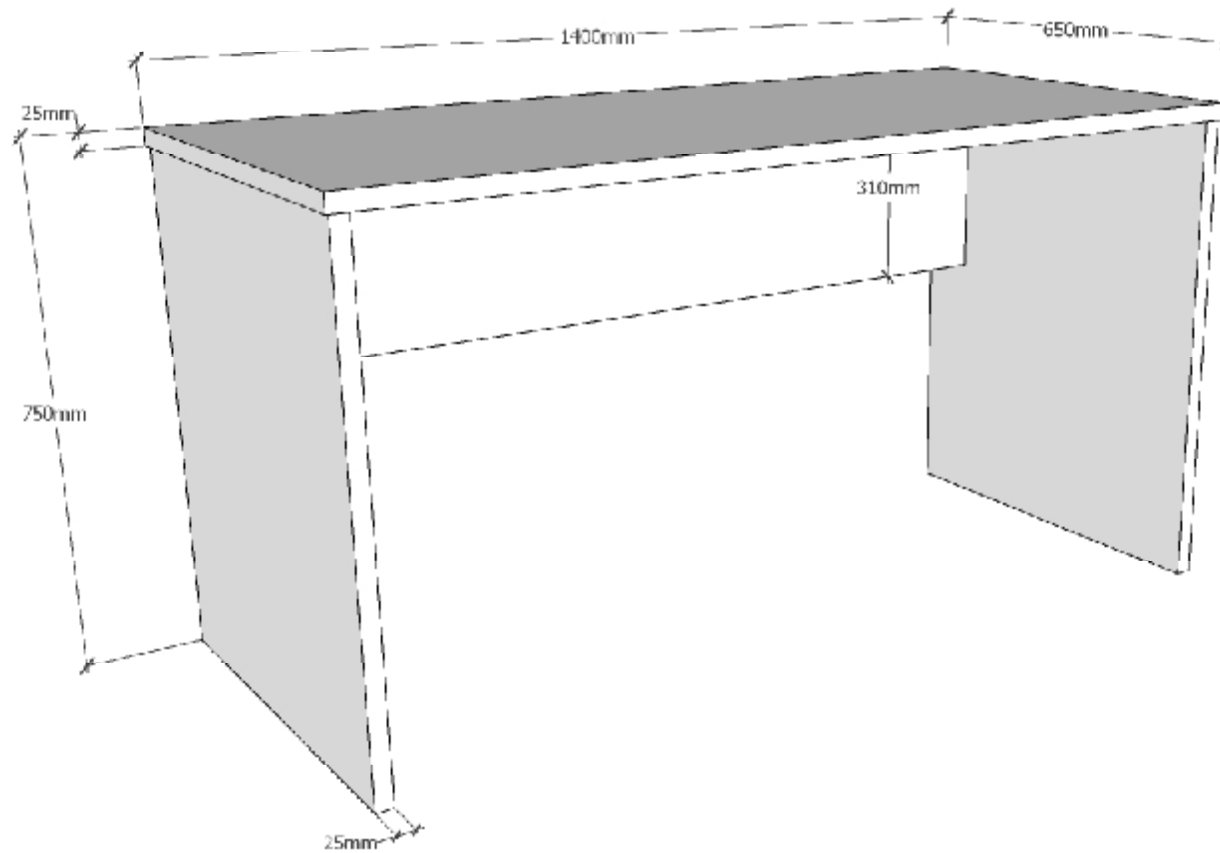

L:481mm H:488mm D:400mm

LONDEN NIGHTCHEST : LDNA22..

L:985mm H:1952mm D:560mm

LONDEN WARDROBE : LDKL12..

L:1400mm H:750mm D:650mm

LONDEN DESK : LDBU14..