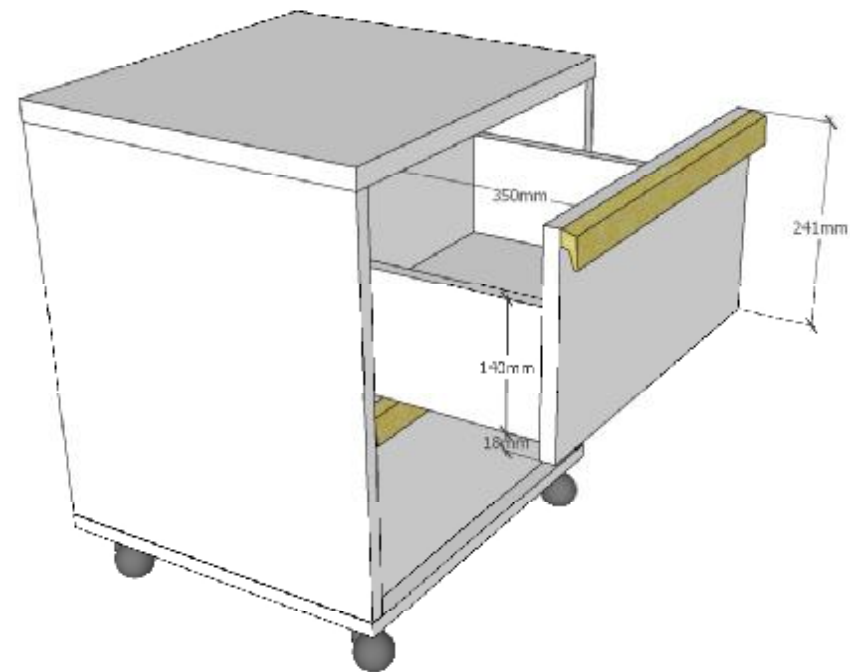

L:2050mm H:761mm D:975mm innersize 900x2000mm

LONDEN BED : LDBE90..

COPYRIGHT © 2020 VIPACK, ALL RIGHTS RESERVED

All contents on this document are protected by copyright & patents. Except as specifically permitted herein, no portion of the information on this document may be reproduced in any form, or by any means, without prior written permission from Vipack bvba. No parts of the designs and the products can be copied or transmitted. Product and drawings under Patent and Copyright.

 **VIPACK**
FURNITURE

L:481mm H:488mm D:400mm

LONDEN NIGHTCHEST : LDNA22..

L:1456mm H:1952mm D:560mm

LONDEN WARDROBE : LDKL13..

COPYRIGHT © 2020 VIPACK, ALL RIGHTS RESERVED

All contents on this document are protected by copyright & patents. Except as specifically permitted herein, no portion of the information on this document may be reproduced in any form, or by any means, without prior written permission from Vipack bvba. No parts of the designs and the products can be copied or transmitted. Product and drawings under Patent and Copyright.

L:1400mm H:750mm D:650mm

LONDEN DESK : LDBU14..

COPYRIGHT © 2020 VIPACK, ALL RIGHTS RESERVED

All contents on this document are protected by copyright & patents. Except as specifically permitted herein, no portion of the information on this document may be reproduced in any form, or by any means, without prior written permission from Vipack bvba. No parts of the designs and the products can be copied or transmitted. Product and drawings under Patent and Copyright.

L:481mm H:600mm D:440mm

LONDEN CONTAINER : LDRK12..