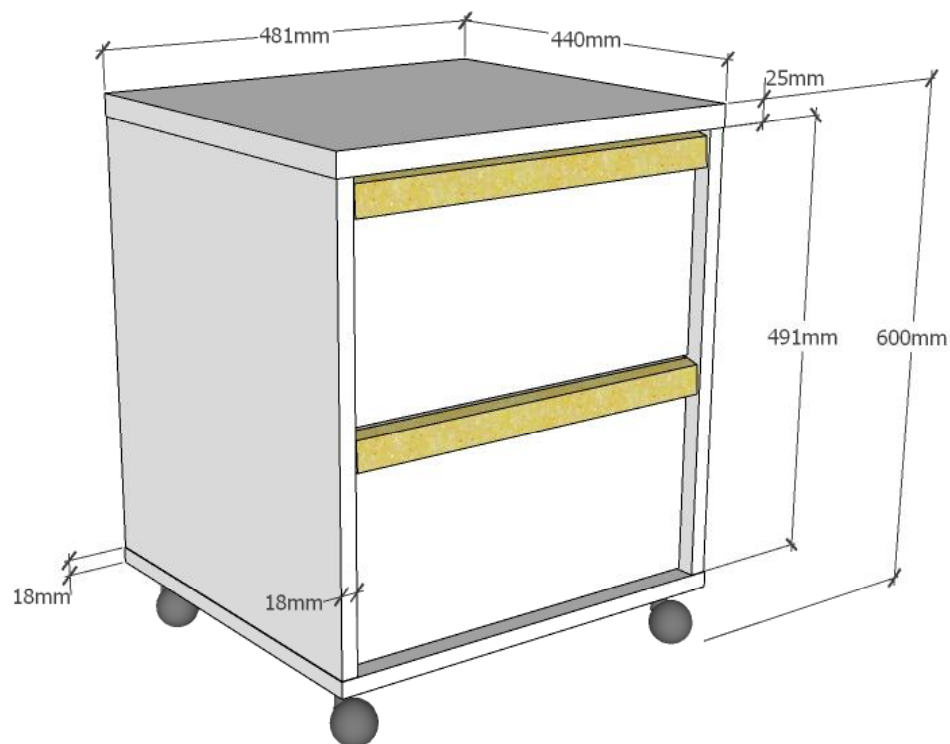

L:2050mm H:761mm D:975mm innersize 900x2000mm

LONDEN BED : LDBE90..

COPYRIGHT © 2020 VIPACK, ALL RIGHTS RESERVED

All contents on this document are protected by copyright & patents. Except as specifically permitted herein, no portion of the information on this document may be reproduced in any form, or by any means, without prior written permission from Vipack bvba. No parts of the designs and the products can be copied or transmitted. Product and drawings under Patent and Copyright.

 **VIPACK**
FURNITURE

L:481mm H:488mm D:400mm

LONDEN NIGHTCHEST : LDNA22..

L:1456mm H:1952mm D:560mm

LONDEN WARDROBE : LDKL13..

COPYRIGHT © 2020 VIPACK, ALL RIGHTS RESERVED

All contents on this document are protected by copyright & patents. Except as specifically permitted herein, no portion of the information on this document may be reproduced in any form, or by any means, without prior written permission from Vipack bvba. No parts of the designs and the products can be copied or transmitted. Product and drawings under Patent and Copyright.

L:1400mm H:750mm D:650mm

LONDEN DESK : LDBU14..

COPYRIGHT © 2020 VIPACK, ALL RIGHTS RESERVED

All contents on this document are protected by copyright & patents. Except as specifically permitted herein, no portion of the information on this document may be reproduced in any form, or by any means, without prior written permission from Vipack bvba. No parts of the designs and the products can be copied or transmitted. Product and drawings under Patent and Copyright.

L:481mm H:600mm D:440mm

LONDEN CONTAINER : LDRK12..