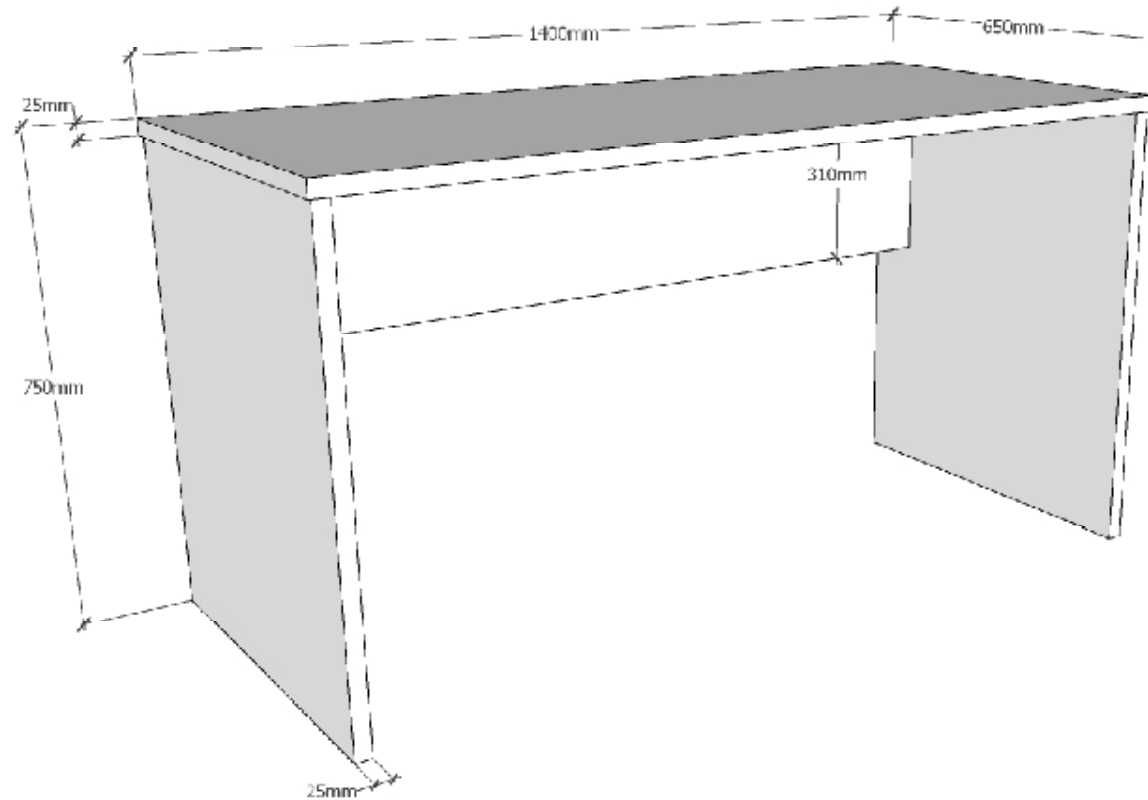

L:2050mm H:761mm D:975mm innersize 900x2000mm

LONDEN BED : LDBE90..

COPYRIGHT © 2020 VIPACK, ALL RIGHTS RESERVED

All contents on this document are protected by copyright & patents. Except as specifically permitted herein, no portion of the information on this document may be reproduced in any form, or by any means, without prior written permission from Vipack bvba. No parts of the designs and the products can be copied or transmitted. Product and drawings under Patent and Copyright.

 **VIPACK**
FURNITURE

L:481mm H:488mm D:400mm

LONDEN NIGHTCHEST : LDNA22..

L:1456mm H:1952mm D:560mm

LONDEN WARDROBE : LDKL13..

COPYRIGHT © 2020 VIPACK, ALL RIGHTS RESERVED

All contents on this document are protected by copyright & patents. Except as specifically permitted herein, no portion of the information on this document may be reproduced in any form, or by any means, without prior written permission from Vipack bvba. No parts of the designs and the products can be copied or transmitted. Product and drawings under Patent and Copyright.

L:1400mm H:750mm D:650mm

LONDEN DESK : LDBU14..

COPYRIGHT © 2020 VIPACK, ALL RIGHTS RESERVED

All contents on this document are protected by copyright & patents. Except as specifically permitted herein, no portion of the information on this document may be reproduced in any form, or by any means, without prior written permission from Vipack bvba. No parts of the designs and the products can be copied or transmitted. Product and drawings under Patent and Copyright.

L:481mm H:600mm D:440mm

LONDEN CONTAINER : LDRK12..