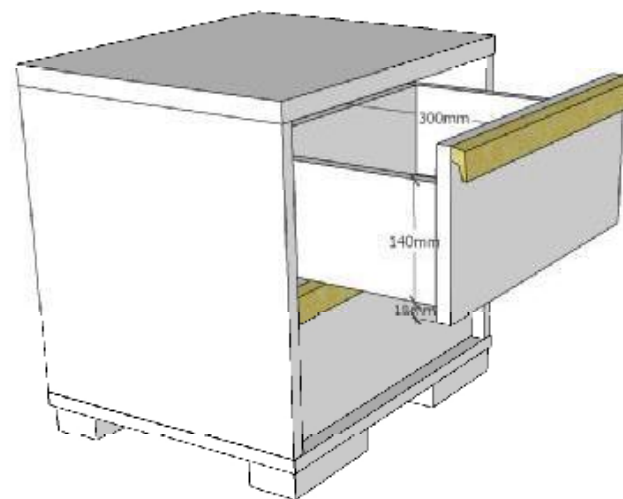

L:2050mm H:761mm D:975mm innersize 900x2000mm

LONDEN BED : LDBE90..

COPYRIGHT © 2020 VIPACK, ALL RIGHTS RESERVED

All contents on this document are protected by copyright & patents. Except as specifically permitted herein, no portion of the information on this document may be reproduced in any form, or by any means, without prior written permission from Vipack bvba. No parts of the designs and the products can be copied or transmitted. Product and drawings under Patent and Copyright.

 **VIPACK**
FURNITURE

L:481mm H:488mm D:400mm

LONDEN NIGHTCHEST : LDNA22..

L:1456mm H:1952mm D:560mm

LONDEN WARDROBE : LDKL13..

COPYRIGHT © 2020 VIPACK, ALL RIGHTS RESERVED

All contents on this document are protected by copyright & patents. Except as specifically permitted herein, no portion of the information on this document may be reproduced in any form, or by any means, without prior written permission from Vipack bvba. No parts of the designs and the products can be copied or transmitted. Product and drawings under Patent and Copyright.

L:1400mm H:750mm D:650mm

LONDEN DESK : LDBU14..

COPYRIGHT © 2020 VIPACK, ALL RIGHTS RESERVED

All contents on this document are protected by copyright & patents. Except as specifically permitted herein, no portion of the information on this document may be reproduced in any form, or by any means, without prior written permission from Vipack bvba. No parts of the designs and the products can be copied or transmitted. Product and drawings under Patent and Copyright.

L:481mm H:600mm D:440mm

LONDEN CONTAINER : LDRK12..