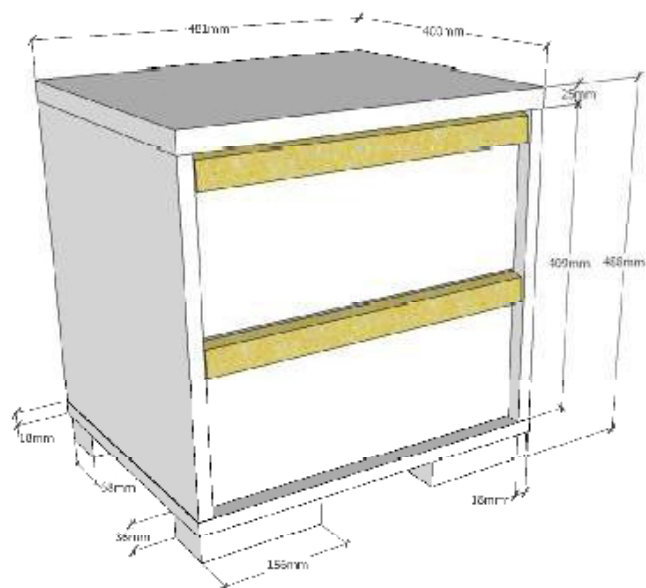

L:2050mm H:761mm D:975mm innersize 900x2000mm

LONDEN BED : LDBE90..

COPYRIGHT © 2020 VIPACK, ALL RIGHTS RESERVED

All contents on this document are protected by copyright & patents. Except as specifically permitted herein, no portion of the information on this document may be reproduced in any form, or by any means, without prior written permission from Vipack bvba. No parts of the designs and the products can be copied or transmitted. Product and drawings under Patent and Copyright.

 **VIPACK**
FURNITURE

L:481mm H:488mm D:400mm

LONDEN NIGHTCHEST : LDNA22..

L:1456mm H:1952mm D:560mm

LONDEN WARDROBE : LDKL13..

COPYRIGHT © 2020 VIPACK, ALL RIGHTS RESERVED

All contents on this document are protected by copyright & patents. Except as specifically permitted herein, no portion of the information on this document may be reproduced in any form, or by any means, without prior written permission from Vipack bvba. No parts of the designs and the products can be copied or transmitted. Product and drawings under Patent and Copyright.

L:1400mm H:750mm D:650mm

LONDEN DESK : LDBU14..

COPYRIGHT © 2020 VIPACK, ALL RIGHTS RESERVED

All contents on this document are protected by copyright & patents. Except as specifically permitted herein, no portion of the information on this document may be reproduced in any form, or by any means, without prior written permission from Vipack bvba. No parts of the designs and the products can be copied or transmitted. Product and drawings under Patent and Copyright.

L:481mm H:600mm D:440mm

LONDEN CONTAINER : LDRK12..