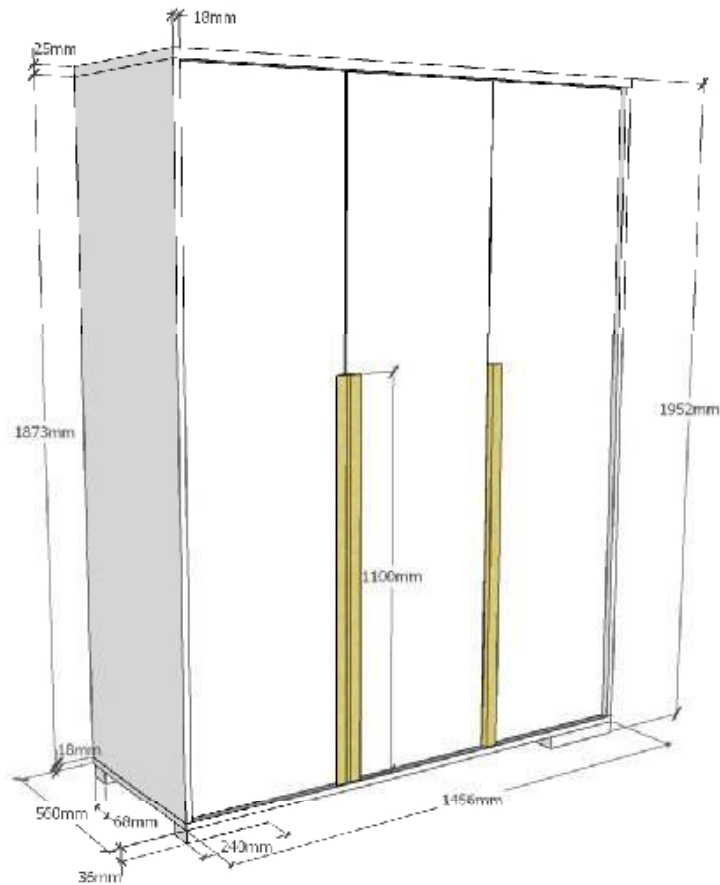

L:2050mm H:761mm D:975mm innersize 900x2000mm

LONDEN BED : LDBE90..

COPYRIGHT © 2020 VIPACK, ALL RIGHTS RESERVED

All contents on this document are protected by copyright & patents. Except as specifically permitted herein, no portion of the information on this document may be reproduced in any form, or by any means, without prior written permission from Vipack bvba. No parts of the designs and the products can be copied or transmitted. Product and drawings under Patent and Copyright.

 **VIPACK**
FURNITURE

L:481mm H:488mm D:400mm

LONDEN NIGHTCHEST : LDNA22..

L:1456mm H:1952mm D:560mm

LONDEN WARDROBE : LDKL13..

COPYRIGHT © 2020 VIPACK, ALL RIGHTS RESERVED

All contents on this document are protected by copyright & patents. Except as specifically permitted herein, no portion of the information on this document may be reproduced in any form, or by any means, without prior written permission from Vipack bvba. No parts of the designs and the products can be copied or transmitted. Product and drawings under Patent and Copyright.

L:1400mm H:750mm D:650mm

LONDEN DESK : LDBU14..

COPYRIGHT © 2020 VIPACK, ALL RIGHTS RESERVED

All contents on this document are protected by copyright & patents. Except as specifically permitted herein, no portion of the information on this document may be reproduced in any form, or by any means, without prior written permission from Vipack bvba. No parts of the designs and the products can be copied or transmitted. Product and drawings under Patent and Copyright.

L:481mm H:600mm D:440mm

LONDEN CONTAINER : LDRK12..