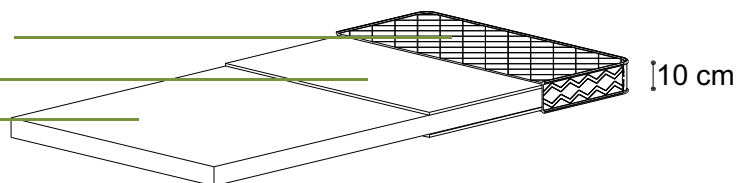

L:2100mm H:1700mm D:970mm innersize 900x2000mm 17 slats 60x12mm plywood

DALLAS : DAHK90..

COPYRIGHT © 2020 VIPACK, ALL RIGHTS RESERVED

All contents on this document are protected by copyright & patents. Except as specifically permitted herein, no portion of the information on this document may be reproduced in any form, or by any means, without prior written permission from Vipack bvba. No parts of the designs and the products can be copied or transmitted. Product and drawings under Patent and Copyright.

FUN 10

Fun 10

Adapts to the body providing a good night's sleep

foam core

anti-mite

antiallergenic

reversible

vacuum rolled

2
years

garanty

Caractéristiques:

Damasc fabric 59% Pes and 41% PP
200gr/m2 Hypoallergenique Fiber
7cm Foam 20kg/m3

body adaptation

sleeping comfort